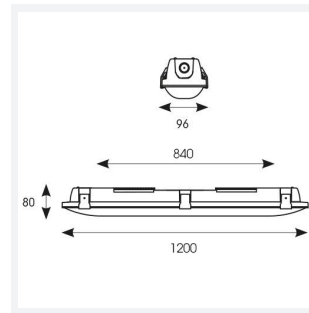

Tornado EVO

Tornado EVO CCT Multi Wattage 1200mm 1-10V
Code: ATORE4/1/DD4/DM3

Category	Battens and Weatherproofs
Application	Ancillary, Commercial, Education, Healthcare, Hospitality, Industrial, Retail
Specification	Performance

GENERAL INFORMATION	
Wattage	40W
Lumens Delivered	3000lm - 6100lm (4000K)
Lm/W	150lm/W (4000K)
Beam Angle	120
CRI	80
CCT	4000/5000/6500K
Input	220-240V
Operating Temp	0°C - 40°C
SDCM	3
Energy efficiency class	D
Product Weight without Packaging	1.75 kg

TECHNICAL INFORMATION	
Light Source	LED
Colour / Finish	Grey
IP Rating	IP65
Class Protection	1
Internal / External	Internal / External
Surface / Recessed / Suspended	Ceiling, Suspended
Lumen Depreciation	L80 100,000h
Warranty (Years)	5
CE Mark	Yes
Height	80 mm