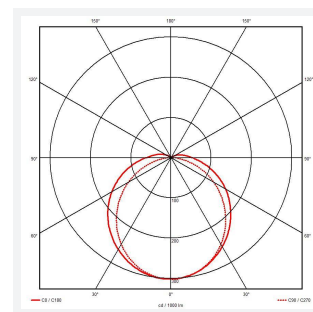

Tornado EVO

Tornado EVO CCT Multi Wattage 1200mm 1-10V
Code: ATORE4/1/DD4/DM3

Category	Battens and Weatherproofs
Application	Ancillary, Commercial, Education, Healthcare, Hospitality, Industrial, Retail
Specification	Performance

GENERAL INFORMATION	
Wattage	20W/40W
Lumens Delivered	3000lm - 6100lm (4000K)
Lm/W	150lm/W (4000K)
Beam Angle	120
CRI	80
CCT	4000/5000/6500K
Input	220-240V
Operating Temp	0°C - 40°C
SDCM	3
Energy efficiency class	D
Product Weight without Packaging	1.75 kg

TECHNICAL INFORMATION	
Light Source	LED
Colour / Finish	Grey
IP Rating	IP65
Class Protection	1
Internal / External	Internal / External
Surface / Recessed / Suspended	Ceiling, Suspended
Lumen Depreciation	L80 100,000h
Warranty (Years)	5
CE Mark	Yes
Height	80 mm