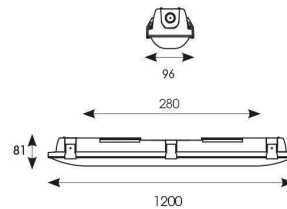

Stable Mounting

Large installation bracket fixings ensure a more **secure** and **durable** mounting process.

- IP66 non-corrosive batten suitable for industrial applications and ancillary areas
- High efficiency up to 160 Lm/W
- LED performance allows point-to-point replacement of existing fluorescent luminaires
- Whole luminaire illuminates during emergency operation rather than a small area, allowing less emergency versions required on an installation

- High efficiency up to 160 Lm/W
- Slim sloped diffuser design creates sleek appearance and offers greater light distribution
- Lockable heavy-duty stainless steel clips supplied as standard for added safety and security

GENERAL INFORMATION	
Wattage	40W
Lumens Delivered	3000lm - 6100lm (4000K)
Lm/W	150lm/W (4000K)
Beam Angle	120
CRI	80
CCT	4000/5000/6500K
Input	220-240V
Operating Temp	0°C - 40°C
SDCM	3
Energy efficiency class	D
Product Weight without Packaging	1.75 kg

TECHNICAL INFORMATION	
Light Source	LED
Colour / Finish	Grey
IP Rating	IP66
Class Protection	1
Internal / External	Internal / External
Surface / Recessed / Suspended	Ceiling, Suspended
Lumen Depreciation	L80 100,000h
Warranty (Years)	7
CE Mark	Yes
Height	80 mm