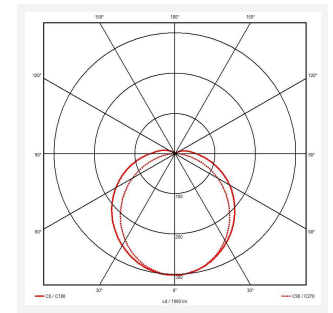

Tornado EVO

Tornado EVO CCT Multi Wattage 1200mm 1-10V
Code: ATORE4/1/DD4/DM3

Category	Battens and Weatherproofs
Application	Ancillary, Commercial, Education, Healthcare, Hospitality, Industrial, Retail
Specification	Performance

GENERAL INFORMATION	
Wattage	40W
Lumens Delivered	3000lm - 6100lm (4000K)
Lm/W	150lm/W (4000K)
Beam Angle	120
CRI	80
CCT	4000/5000/6500K
Input	220-240V
Operating Temp	0°C - 40°C
SDCM	3
Energy efficiency class	D
Product Weight without Packaging	1.75 kg

TECHNICAL INFORMATION	
Light Source	LED
Colour / Finish	Grey
IP Rating	IP65
Class Protection	1
Internal / External	Internal / External
Surface / Recessed / Suspended	Ceiling, Suspended
Lumen Depreciation	L80 100,000h
Warranty (Years)	5
CE Mark	Yes
Height	80 mm