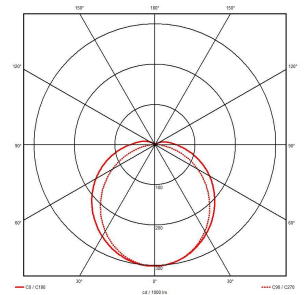

Stable Mounting

Large installation bracket fixings ensure a more **secure** and **durable** mounting process.

- IP66 non-corrosive batten suitable for industrial applications and ancillary areas
- High efficiency up to 160 Lm/W
- LED performance allows point-to-point replacement of existing fluorescent luminaires
- Whole luminaire illuminates during emergency operation rather than a small area, allowing less emergency versions required on an installation

- High efficiency up to 160 Lm/W
- Slim sloped diffuser design creates sleek appearance and offers greater light distribution
- Lockable heavy-duty stainless steel clips supplied as standard for added safety and security

GENERAL INFORMATION	
Wattage	40W
Lumens Delivered	3000lm - 6100lm (4000K)
Lm/W	150lm/W (4000K)
Beam Angle	120
CRI	80
CCT	4000/5000/6500K
Input	220-240V
Operating Temp	0°C - 40°C
SDCM	3
Energy efficiency class	D
Product Weight without Packaging	1.75 kg

TECHNICAL INFORMATION	
Light Source	LED
Colour / Finish	Grey
IP Rating	IP66
Class Protection	1
Internal / External	Internal / External
Surface / Recessed / Suspended	Ceiling, Suspended
Lumen Depreciation	L80 100,000h
Warranty (Years)	7
CE Mark	Yes
Height	80 mm