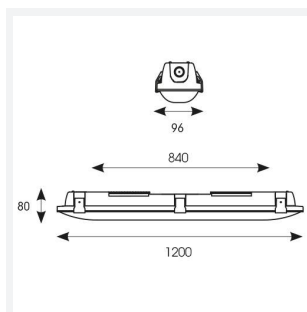

Tornado EVO

Tornado EVO CCT Multi Wattage 1200mm 1-10V
Code: ATORE4/1/DD4/DM3

Category	Battens and Weatherproofs
Application	Ancillary, Commercial, Education, Healthcare, Hospitality, Industrial, Retail
Specification	Performance

GENERAL INFORMATION	
Wattage	20W/40W
Lumens Delivered	3000lm - 6100lm (4000K)
Lm/W	150lm/W (4000K)
Beam Angle	120
CRI	80
CCT	4000/5000/6500K
Input	220-240V
Operating Temp	0°C - 40°C
SDCM	3
Energy efficiency class	D
Product Weight without Packaging	1.75 kg

TECHNICAL INFORMATION	
Light Source	LED
Colour / Finish	Grey
IP Rating	IP65
Class Protection	1
Internal / External	Internal / External
Surface / Recessed / Suspended	Ceiling, Suspended
Lumen Depreciation	L80 100,000h
Warranty (Years)	5
CE Mark	Yes
Height	80 mm