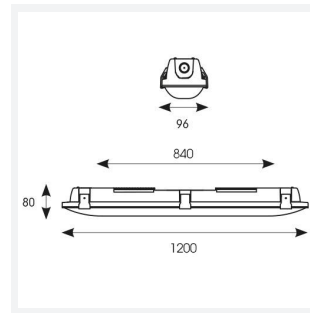

Tornado EVO

Tornado EVO CCT Multi Wattage 1200mm 1-10V
Code: ATORE4/1/DD4/DM3

Category	Battens and Weatherproofs
Application	Ancillary, Commercial, Education, Healthcare, Hospitality, Industrial, Retail
Specification	Performance

GENERAL INFORMATION	
Wattage	20W/40W
Lumens Delivered	3000lm - 6100lm (4000K)
Lm/W	150lm/W (4000K)
Beam Angle	120
CRI	80
CCT	4000/5000/6500K
Input	220/240V
Operating Temp	0°C - 40°C
SDCM	3
Energy efficiency class	D
Product Weight without Packaging	1.75 kg

TECHNICAL INFORMATION	
Light Source	LED
Colour / Finish	Grey
IP Rating	IP65
Class Protection	1
Internal / External	Internal / External
Surface / Recessed / Suspended	Ceiling, Suspended
Lumen Depreciation	L80 100,000h
Warranty (Years)	5
CE Mark	Yes
Height	80 mm