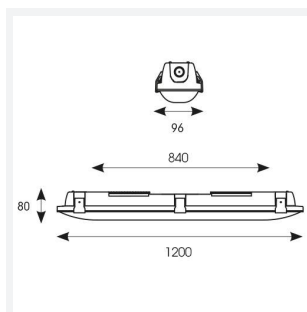

# Tornado EVO

Tornado EVO CCT Multi Wattage 1200mm Switch  
Code: ATORE4/1/DD1/SM3

Category	Battens and Weatherproofs
Application	Ancillary, Commercial, Education, Healthcare, Hospitality, Industrial, Retail
Specification	Performance

GENERAL INFORMATION	
Wattage	20W/40W
Lumens Delivered	3000lm - 6100lm (4000K)
Lm/W	150lm/W (4000K)
Beam Angle	120
CRI	80
CCT	4000/5000/6500K
Input	220-240V
Operating Temp	0°C - 40°C
SDCM	3
Energy efficiency class	D
Product Weight without Packaging	1.75 kg

TECHNICAL INFORMATION	
Light Source	LED
Colour / Finish	Grey
IP Rating	IP65
Class Protection	1
Internal / External	Internal / External
Surface / Recessed / Suspended	Ceiling, Suspended
Lumen Depreciation	L80 100,000h
Warranty (Years)	5
CE Mark	Yes
Height	80 mm