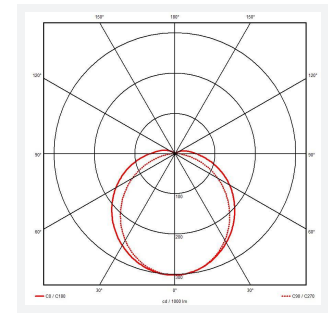

# Tornado EVO

Tornado EVO CCT Multi Wattage 1200mm Switch  
Code: ATORE4/1/DD1/SM3

Category	Battens and Weatherproofs
Application	Ancillary, Commercial, Education, Healthcare, Hospitality, Industrial, Retail
Specification	Performance

GENERAL INFORMATION	
Wattage	20W/40W
Lumens Delivered	3000lm - 6100lm (4000K)
Lm/W	150lm/W (4000K)
Beam Angle	120
CRI	80
CCT	4000/5000/6500K
Input	220/240V
Operating Temp	0°C - 40°C
SDCM	3
Energy efficiency class	D
Product Weight without Packaging	1.75 kg

TECHNICAL INFORMATION	
Light Source	LED
Colour / Finish	Grey
IP Rating	IP65
Class Protection	1
Internal / External	Internal / External
Surface / Recessed / Suspended	Ceiling, Suspended
Lumen Depreciation	L80 100,000h
Warranty (Years)	5
CE Mark	Yes
Height	80 mm