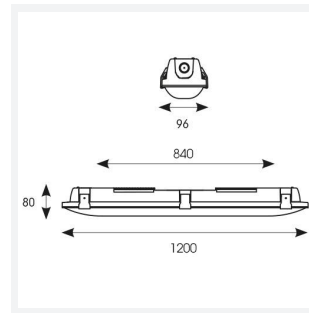

# Tornado EVO

Tornado EVO CCT Multi Wattage 1200mm Switch  
Code: ATORE4/1/DD1/SM3

Category	Battens and Weatherproofs
Application	Ancillary, Commercial, Education, Healthcare, Hospitality, Industrial, Retail
Specification	Performance

GENERAL INFORMATION	
Wattage	20W/40W
Lumens Delivered	3000lm - 6100lm (4000K)
Lm/W	150lm/W (4000K)
Beam Angle	120
CRI	80
CCT	4000/5000/6500K
Input	220/240V
Operating Temp	0°C - 40°C
SDCM	3
Energy efficiency class	D
Product Weight without Packaging	1.75 kg

TECHNICAL INFORMATION	
Light Source	LED
Colour / Finish	Grey
IP Rating	IP65
Class Protection	1
Internal / External	Internal / External
Surface / Recessed / Suspended	Ceiling, Suspended
Lumen Depreciation	L80 100,000h
Warranty (Years)	5
CE Mark	Yes
Height	80 mm