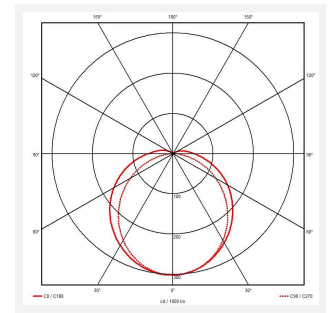

Tornado EVO

Tornado EVO CCT Multi Wattage 1200mm Switch
Code: ATORE4/1/DD1/SM3

Category	Battens and Weatherproofs
Application	Ancillary, Commercial, Education, Healthcare, Hospitality, Industrial, Retail
Specification	Performance

GENERAL INFORMATION	
Wattage	40W
Lumens Delivered	3000lm - 6100lm (4000K)
Lm/W	150lm/W (4000K)
Beam Angle	120
CRI	80
CCT	4000/5000/6500K
Input	220-240V
Operating Temp	0°C - 40°C
SDCM	3
Energy efficiency class	D
Product Weight without Packaging	1.75 kg

TECHNICAL INFORMATION	
Light Source	LED
Colour / Finish	Grey
IP Rating	IP65
Class Protection	1
Internal / External	Internal / External
Surface / Recessed / Suspended	Ceiling, Suspended
Lumen Depreciation	L80 100,000h
Warranty (Years)	5
CE Mark	Yes
Height	80 mm