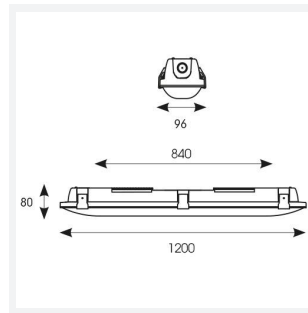

Tornado EVO

Tornado EVO CCT Multi Wattage 1200mm Switch
Code: ATORE4/1/DD1/DM3

Category	Battens and Weatherproofs
Application	Ancillary, Commercial, Education, Healthcare, Hospitality, Industrial, Retail
Specification	Performance

GENERAL INFORMATION	
Wattage	20W/40W
Lumens Delivered	3000lm - 6100lm (4000K)
Lm/W	150lm/W (4000K)
Beam Angle	120
CRI	80
CCT	4000/5000/6500K
Input	220/240V
Operating Temp	0°C - 40°C
SDCM	3
Energy efficiency class	D
Product Weight without Packaging	1.75 kg

TECHNICAL INFORMATION	
Light Source	LED
Colour / Finish	Grey
IP Rating	IP65
Class Protection	1
Internal / External	Internal / External
Surface / Recessed / Suspended	Ceiling, Suspended
Lumen Depreciation	L80 100,000h
Warranty (Years)	5
CE Mark	Yes
Height	80 mm