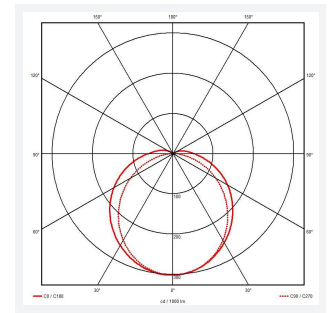

Tornado EVO

Tornado EVO CCT Multi Wattage 1200mm Switch
Code: ATORE4/1/DD1/DM3

Category	Battens and Weatherproofs
Application	Ancillary, Commercial, Education, Healthcare, Hospitality, Industrial, Retail
Specification	Performance

GENERAL INFORMATION	
Wattage	20W/40W
Lumens Delivered	3000lm - 6100lm (4000K)
Lm/W	150lm/W (4000K)
Beam Angle	120
CRI	80
CCT	4000/5000/6500K
Input	220/240V
Operating Temp	0°C - 40°C
SDCM	3
Energy efficiency class	D
Product Weight without Packaging	1.75 kg

TECHNICAL INFORMATION	
Light Source	LED
Colour / Finish	Grey
IP Rating	IP65
Class Protection	1
Internal / External	Internal / External
Surface / Recessed / Suspended	Ceiling, Suspended
Lumen Depreciation	L80 100,000h
Warranty (Years)	5
CE Mark	Yes
Height	80 mm