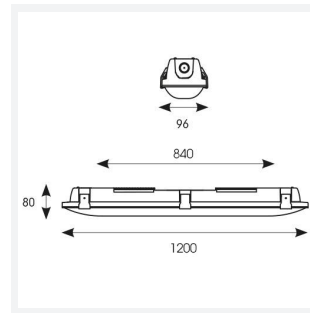

Tornado EVO

Tornado EVO CCT Multi Wattage 1200mm Switch
Code: ATORE4/1/DD1/DM3

Category	Battens and Weatherproofs
Application	Ancillary, Commercial, Education, Healthcare, Hospitality, Industrial, Retail
Specification	Performance

GENERAL INFORMATION	
Wattage	40W
Lumens Delivered	3000lm - 6100lm (4000K)
Lm/W	150lm/W (4000K)
Beam Angle	120
CRI	80
CCT	4000/5000/6500K
Input	220-240V
Operating Temp	0°C - 40°C
SDCM	3
Energy efficiency class	D
Product Weight without Packaging	1.75 kg

TECHNICAL INFORMATION	
Light Source	LED
Colour / Finish	Grey
IP Rating	IP65
Class Protection	1
Internal / External	Internal / External
Surface / Recessed / Suspended	Ceiling, Suspended
Lumen Depreciation	L80 100,000h
Warranty (Years)	5
CE Mark	Yes
Height	80 mm