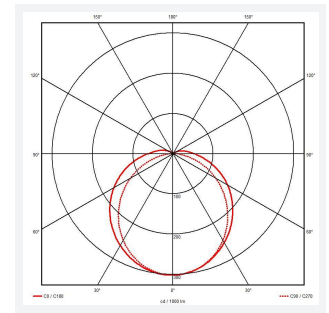

Tornado EVO

Tornado EVO CCT Multi Wattage 1200mm Switch
Code: ATORE4/1/DD1/DM3

Category	Battens and Weatherproofs
Application	Ancillary, Commercial, Education, Healthcare, Hospitality, Industrial, Retail
Specification	Performance

GENERAL INFORMATION	
Wattage	40W
Lumens Delivered	3000lm - 6100lm (4000K)
Lm/W	150lm/W (4000K)
Beam Angle	120
CRI	80
CCT	4000/5000/6500K
Input	220-240V
Operating Temp	0°C - 40°C
SDCM	3
Energy efficiency class	D
Product Weight without Packaging	1.75 kg

TECHNICAL INFORMATION	
Light Source	LED
Colour / Finish	Grey
IP Rating	IP65
Class Protection	1
Internal / External	Internal / External
Surface / Recessed / Suspended	Ceiling, Suspended
Lumen Depreciation	L80 100,000h
Warranty (Years)	5
CE Mark	Yes
Height	80 mm