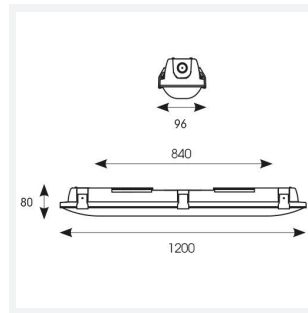

Tornado EVO

Tornado EVO CCT Multi Wattage 1200mm
Code: ATORE4/1/CF

Category	Battens and Weatherproofs
Application	Ancillary, Commercial, Education, Healthcare, Hospitality, Industrial, Retail
Specification	Performance

GENERAL INFORMATION	
Wattage	20W/40W
Lumens Delivered	3000lm - 6100lm (4000K)
Lm/W	150lm/W (4000K)
Beam Angle	120
CRI	80
CCT	4000/5000/6500K
Input	220/240V
Operating Temp	-20°C - 40°C
SDCM	3
Energy efficiency class	D
Product Weight without Packaging	1.75 kg

TECHNICAL INFORMATION	
Light Source	LED
Colour / Finish	Grey
IP Rating	IP65
Class Protection	1
Internal / External	Internal / External
Surface / Recessed / Suspended	Ceiling, Suspended
Lumen Depreciation	L80 100,000h
Warranty (Years)	5
CE Mark	Yes
Height	80 mm