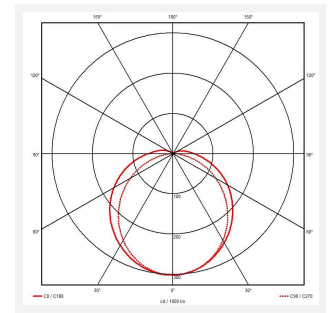

Tornado EVO

Tornado EVO CCT Multi Wattage 1200mm
Code: ATORE4/1/CF

Category	Battens and Weatherproofs
Application	Ancillary, Commercial, Education, Healthcare, Hospitality, Industrial, Retail
Specification	Performance

GENERAL INFORMATION	
Wattage	40W
Lumens Delivered	3000lm - 6100lm (4000K)
Lm/W	150lm/W (4000K)
Beam Angle	120
CRI	80
CCT	4000/5000/6500K
Input	220-240V
Operating Temp	-20°C - 40°C
SDCM	3
Energy efficiency class	D
Product Weight without Packaging	1.75 kg

TECHNICAL INFORMATION	
Light Source	LED
Colour / Finish	Grey
IP Rating	IP65
Class Protection	1
Internal / External	Internal / External
Surface / Recessed / Suspended	Ceiling, Suspended
Lumen Depreciation	L80 100,000h
Warranty (Years)	5
CE Mark	Yes
Height	80 mm