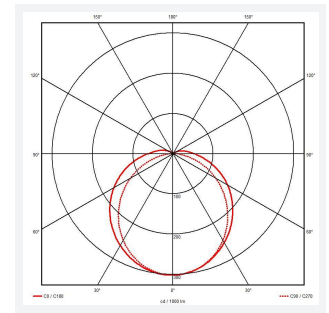

Tornado EVO

Tornado EVO CCT Multi Wattage 1200mm
Code: ATORE4/1/CF

Category	Battens and Weatherproofs
Application	Ancillary, Commercial, Education, Healthcare, Hospitality, Industrial, Retail
Specification	Performance

GENERAL INFORMATION	
Wattage	20W/40W
Lumens Delivered	3000lm - 6100lm (4000K)
Lm/W	150lm/W (4000K)
Beam Angle	120
CRI	80
CCT	4000/5000/6500K
Input	220/240V
Operating Temp	-20°C - 40°C
SDCM	3
Energy efficiency class	D
Product Weight without Packaging	1.75 kg

TECHNICAL INFORMATION	
Light Source	LED
Colour / Finish	Grey
IP Rating	IP65
Class Protection	1
Internal / External	Internal / External
Surface / Recessed / Suspended	Ceiling, Suspended
Lumen Depreciation	L80 100,000h
Warranty (Years)	5
CE Mark	Yes
Height	80 mm