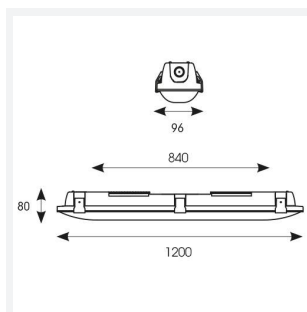

# Tornado EVO

Tornado EVO CCT Multi Wattage 1200mm  
Code: ATORE4/1/CF

Category	Battens and Weatherproofs
Application	Ancillary, Commercial, Education, Healthcare, Hospitality, Industrial, Retail
Specification	Performance

GENERAL INFORMATION	
Wattage	20W/40W
Lumens Delivered	3000lm - 6100lm (4000K)
Lm/W	150lm/W (4000K)
Beam Angle	120
CRI	80
CCT	4000/5000/6500K
Input	220-240V
Operating Temp	-20°C - 40°C
SDCM	3
Energy efficiency class	D
Product Weight without Packaging	1.75 kg

TECHNICAL INFORMATION	
Light Source	LED
Colour / Finish	Grey
IP Rating	IP65
Class Protection	1
Internal / External	Internal / External
Surface / Recessed / Suspended	Ceiling, Suspended
Lumen Depreciation	L80 100,000h
Warranty (Years)	5
CE Mark	Yes
Height	80 mm