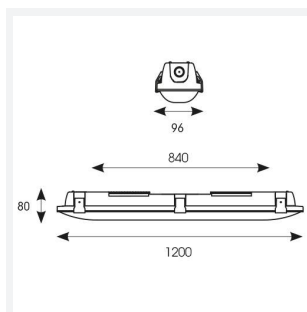

Tornado EVO

Tornado EVO CCT Multi Wattage 1200mm
Code: ATORE4/1/CF/DM3

| | |
|----------------------|---|
| Category | Battens and Weatherproofs |
| Application | Ancillary, Commercial, Education, Healthcare, Hospitality, Industrial, Retail |
| Specification | Performance |

| GENERAL INFORMATION | |
|----------------------------------|-------------------------|
| Wattage | 40W |
| Lumens Delivered | 3000lm - 6100lm (4000K) |
| Lm/W | 150lm/W (4000K) |
| Beam Angle | 120 |
| CRI | 80 |
| CCT | 4000/5000/6500K |
| Input | 220-240V |
| Operating Temp | 0°C - 40°C |
| SDCM | 3 |
| Energy efficiency class | D |
| Product Weight without Packaging | 1.75 kg |