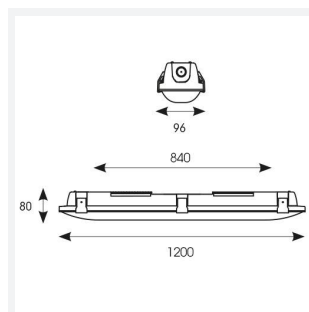

# Tornado EVO

Tornado EVO CCT Multi Wattage 1200mm  
Code: ATORE4/1/CF/DM3

<b>Category</b>	Battens and Weatherproofs
<b>Application</b>	Ancillary, Commercial, Education, Healthcare, Hospitality, Industrial, Retail
<b>Specification</b>	Performance

GENERAL INFORMATION	
Wattage	20W/40W
Lumens Delivered	3000lm - 6100lm (4000K)
Lm/W	150lm/W (4000K)
Beam Angle	120
CRI	80
CCT	4000/5000/6500K
Input	220-240V
Operating Temp	0°C - 40°C
SDCM	3
Energy efficiency class	D
Product Weight without Packaging	1.75 kg

TECHNICAL INFORMATION	
Light Source	LED
Colour / Finish	Grey
IP Rating	IP65
Class Protection	1
Internal / External	Internal / External
Surface / Recessed / Suspended	Ceiling, Suspended
Lumen Depreciation	L80 100,000h
Warranty (Years)	5
CE Mark	Yes
Height	80 mm