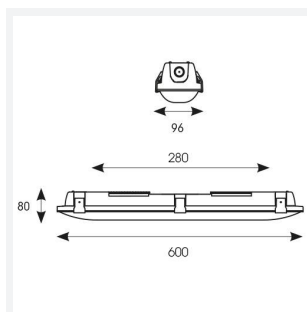

# Tornado EVO

Tornado EVO CCT Multi Wattage 600mm  
Code: ATORE2/1

<b>Category</b>	Battens and Weatherproofs
<b>Application</b>	Ancillary, Commercial, Education, Healthcare, Hospitality, Industrial, Retail
<b>Specification</b>	Performance

## GENERAL INFORMATION

Wattage	9W/18W
Lumens Delivered	1600lm - 3100lm (4000K)
Lm/W	150lm/W (4000K)
Beam Angle	120
CRI	80
CCT	4000/5000/6500K
Input	220-240V
Operating Temp	-20°C - 40°C
SDCM	3
Energy efficiency class	D
Product Weight without Packaging	0.8 kg

## TECHNICAL INFORMATION

Light Source	LED
Colour / Finish	Grey
IP Rating	IP65
Class Protection	1
Internal / External	Internal / External
Surface / Recessed / Suspended	Ceiling, Suspended
Lumen Depreciation	L80 100,000h
Warranty (Years)	5
CE Mark	Yes
Height	80 mm