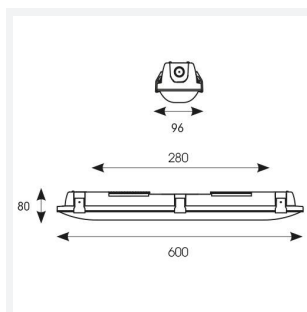

Tornado EVO

Tornado EVO CCT Multi Wattage 600mm
Code: ATORE2/1

Category	Battens and Weatherproofs
Application	Ancillary, Commercial, Education, Healthcare, Hospitality, Industrial, Retail
Specification	Performance

GENERAL INFORMATION	
Wattage	9W/18W
Lumens Delivered	1600lm - 3100lm (4000K)
Lm/W	150lm/W (4000K)
Beam Angle	120
CRI	80
CCT	4000/5000/6500K
Input	220/240V
Operating Temp	-20°C - 40°C
SDCM	3
Energy efficiency class	D
Product Weight without Packaging	0.78 kg

TECHNICAL INFORMATION	
Light Source	LED
Colour / Finish	Grey
IP Rating	IP65
Class Protection	1
Internal / External	Internal / External
Surface / Recessed / Suspended	Ceiling, Suspended
Lumen Depreciation	L80 100,000h
Warranty (Years)	5
CE Mark	Yes
Height	80 mm