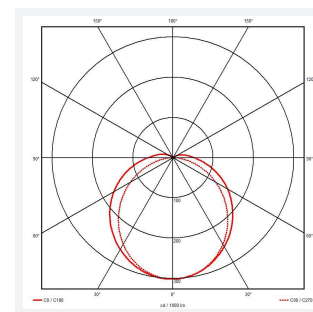

Tornado EVO

Tornado EVO CCT Multi Wattage 600mm
Code: ATORE2/1

Category	Battens and Weatherproofs
Application	Ancillary, Commercial, Education, Healthcare, Hospitality, Industrial, Retail
Specification	Performance

GENERAL INFORMATION	
Wattage	9W/18W
Lumens Delivered	1600lm - 3100lm (4000K)
Lm/W	150lm/W (4000K)
Beam Angle	120
CRI	80
CCT	4000/5000/6500K
Input	220-240V
Operating Temp	-20°C - 40°C
SDCM	3
Energy efficiency class	D
Product Weight without Packaging	0.76 kg

TECHNICAL INFORMATION	
Light Source	LED
Colour / Finish	Grey
IP Rating	IP65
Class Protection	1
Internal / External	Internal / External
Surface / Recessed / Suspended	Ceiling, Suspended
Lumen Depreciation	L80 100,000h
Warranty (Years)	5
CE Mark	Yes
Height	81 mm