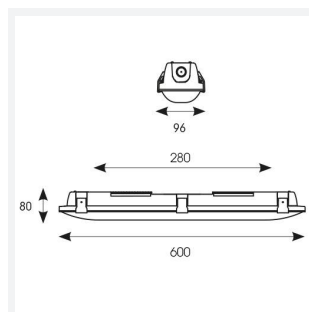

Tornado EVO

Tornado EVO CCT Multi Wattage 600mm
Code: ATORE2/1

Category	Battens and Weatherproofs
Application	Ancillary, Commercial, Education, Healthcare, Hospitality, Industrial, Retail
Specification	Performance

GENERAL INFORMATION	
Wattage	9W/18W
Lumens Delivered	1600lm - 3100lm (4000K)
Lm/W	150lm/W (4000K)
Beam Angle	120
CRI	80
CCT	4000/5000/6500K
Input	220-240V
Operating Temp	-20°C - 40°C
SDCM	3
Energy efficiency class	D
Product Weight without Packaging	0.76 kg

TECHNICAL INFORMATION	
Light Source	LED
Colour / Finish	Grey
IP Rating	IP65
Class Protection	1
Internal / External	Internal / External
Surface / Recessed / Suspended	Ceiling, Suspended
Lumen Depreciation	L80 100,000h
Warranty (Years)	5
CE Mark	Yes
Height	81 mm