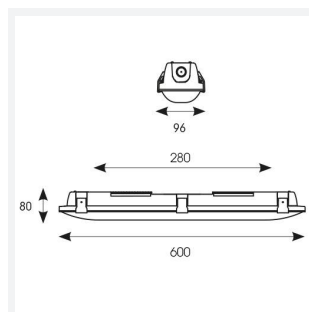

Tornado EVO

Tornado EVO CCT Multi Wattage 600mm
Code: ATORE2/1/MWS/SM3

Category	Battens and Weatherproofs
Application	Ancillary, Commercial, Education, Healthcare, Hospitality, Industrial, Retail
Specification	Performance

GENERAL INFORMATION	
Wattage	9W/18W
Lumens Delivered	1600lm - 3100lm (4000K)
Lm/W	150lm/W (4000K)
Beam Angle	120
CRI	80
CCT	4000/5000/6500K
Input	220-240V
Operating Temp	0°C - 40°C
SDCM	3
Energy efficiency class	D
Product Weight without Packaging	0.955 kg

TECHNICAL INFORMATION	
Light Source	LED
Colour / Finish	Grey
IP Rating	IP65
Class Protection	1
Internal / External	Internal / External
Surface / Recessed / Suspended	Ceiling, Suspended
Lumen Depreciation	L80 100,000h
Warranty (Years)	5
CE Mark	Yes
Height	81 mm