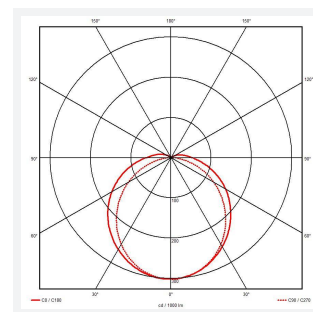

Tornado EVO

Tornado EVO CCT Multi Wattage 600mm
Code: ATORE2/1/MWS/SM3

Category	Battens and Weatherproofs
Application	Ancillary, Commercial, Education, Healthcare, Hospitality, Industrial, Retail
Specification	Performance

GENERAL INFORMATION	
Wattage	9W/18W
Lumens Delivered	1600lm - 3100lm (4000K)
Lm/W	150lm/W (4000K)
Beam Angle	120
CRI	80
CCT	4000/5000/6500K
Input	220-240V
Operating Temp	0°C - 40°C
SDCM	3
Energy efficiency class	D
Product Weight without Packaging	0.955 kg

TECHNICAL INFORMATION	
Light Source	LED
Colour / Finish	Grey
IP Rating	IP65
Class Protection	1
Internal / External	Internal / External
Surface / Recessed / Suspended	Ceiling, Suspended
Lumen Depreciation	L80 100,000h
Warranty (Years)	5
CE Mark	Yes
Height	81 mm