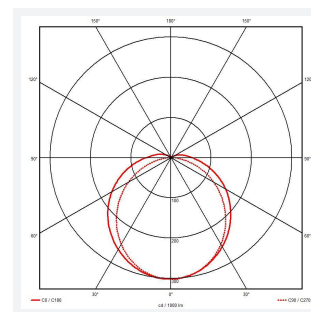

# Tornado EVO

Tornado EVO CCT Multi Wattage 600mm 1-10V  
Code: ATORE2/1/DD4

Category	Battens and Weatherproofs
Application	Ancillary, Commercial, Education, Healthcare, Hospitality, Industrial, Retail
Specification	Performance

GENERAL INFORMATION	
Wattage	9W/18W
Lumens Delivered	1600lm - 3100lm (4000K)
Lm/W	150lm/W (4000K)
Beam Angle	120
CRI	80
CCT	4000/5000/6500K
Input	220-240V
Operating Temp	-20°C - 40°C
SDCM	3
Energy efficiency class	D
Product Weight without Packaging	1.05 kg

TECHNICAL INFORMATION	
Light Source	LED
Colour / Finish	Grey
IP Rating	IP65
Class Protection	1
Internal / External	Internal / External
Surface / Recessed / Suspended	Ceiling, Suspended
Lumen Depreciation	L80 100,000h
Warranty (Years)	5
CE Mark	Yes
Height	80 mm