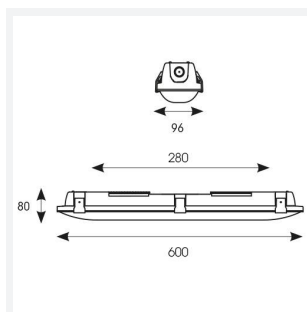

Tornado EVO

Tornado EVO CCT Multi Wattage 600mm 1-10V
Code: ATORE2/1/DD4

Category	Battens and Weatherproofs
Application	Ancillary, Commercial, Education, Healthcare, Hospitality, Industrial, Retail
Specification	Performance

GENERAL INFORMATION

Wattage	9W/18W
Lumens Delivered	1600lm - 3100lm (4000K)
Lm/W	150lm/W (4000K)
Beam Angle	120
CRI	80
CCT	4000/5000/6500K
Input	220/240V
Operating Temp	-20°C - 40°C
SDCM	3
Energy efficiency class	D
Product Weight without Packaging	1.05 kg

TECHNICAL INFORMATION

Light Source	LED
Colour / Finish	Grey
IP Rating	IP65
Class Protection	1
Internal / External	Internal / External
Surface / Recessed / Suspended	Ceiling, Suspended
Lumen Depreciation	L80 100,000h
Warranty (Years)	5
CE Mark	Yes
Height	80 mm