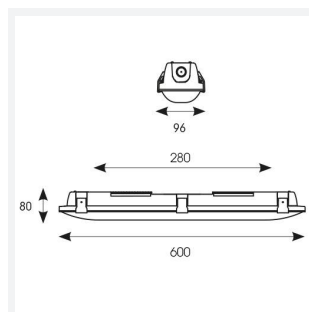

# Tornado EVO

Tornado EVO CCT Multi Wattage 600mm 1-10V  
Code: ATORE2/1/DD4

Category	Battens and Weatherproofs
Application	Ancillary, Commercial, Education, Healthcare, Hospitality, Industrial, Retail
Specification	Performance

GENERAL INFORMATION	
Wattage	9W/18W
Lumens Delivered	1600lm - 3100lm (4000K)
Lm/W	150lm/W (4000K)
Beam Angle	120
CRI	80
CCT	4000/5000/6500K
Input	220-240V
Operating Temp	-20°C - 40°C
SDCM	3
Energy efficiency class	D
Product Weight without Packaging	1.05 kg

TECHNICAL INFORMATION	
Light Source	LED
Colour / Finish	Grey
IP Rating	IP65
Class Protection	1
Internal / External	Internal / External
Surface / Recessed / Suspended	Ceiling, Suspended
Lumen Depreciation	L80 100,000h
Warranty (Years)	5
CE Mark	Yes
Height	80 mm