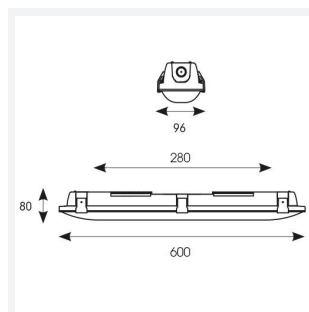

Tornado EVO

Tornado EVO CCT Multi Wattage 600mm 1-10V
Code: ATORE2/1/DD4

Category	Battens and Weatherproofs
Application	Ancillary, Commercial, Education, Healthcare, Hospitality, Industrial, Retail
Specification	Performance

GENERAL INFORMATION

Wattage	18W
Lumens Delivered	1600lm - 3100lm (4000K)
Lm/W	150lm/W (4000K)
Beam Angle	120
CRI	80
CCT	4000/5000/6500K
Input	220-240V
Operating Temp	-20°C - 40°C
SDCM	3
Energy efficiency class	D
Product Weight without Packaging	1.05 kg

TECHNICAL INFORMATION

Light Source	LED
Colour / Finish	Grey
IP Rating	IP65
Class Protection	1
Internal / External	Internal / External
Surface / Recessed / Suspended	Ceiling, Suspended
Lumen Depreciation	L80 100,000h
Warranty (Years)	5
CE Mark	Yes
Height	80 mm