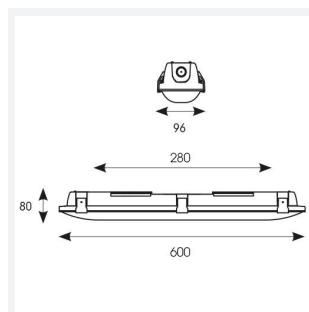

Tornado EVO

Tornado EVO CCT Multi Wattage 600mm Switch
Code: ATORE2/1/DD1

Category	Battens and Weatherproofs
Application	Ancillary, Commercial, Education, Healthcare, Hospitality, Industrial, Retail
Specification	Performance

GENERAL INFORMATION	
Wattage	9W/18W
Lumens Delivered	1600lm - 3100lm (4000K)
Lm/W	150lm/W (4000K)
Beam Angle	120
CRI	80
CCT	4000/5000/6500K
Input	220-240V
Operating Temp	-20°C - 40°C
SDCM	3
Energy efficiency class	D
Product Weight without Packaging	1.05 kg

TECHNICAL INFORMATION	
Light Source	LED
Colour / Finish	Grey
IP Rating	IP65
Class Protection	1
Internal / External	Internal / External
Surface / Recessed / Suspended	Ceiling, Suspended
Lumen Depreciation	L80 100,000h
Warranty (Years)	5
CE Mark	Yes
Height	80 mm