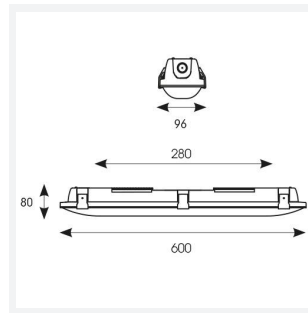

# Tornado EVO

Tornado EVO CCT Multi Wattage 600mm Switch  
Code: ATORE2/1/DD1

<b>Category</b>	Battens and Weatherproofs
<b>Application</b>	Ancillary, Commercial, Education, Healthcare, Hospitality, Industrial, Retail
<b>Specification</b>	Performance

GENERAL INFORMATION	
Wattage	18W
Lumens Delivered	1600lm - 3100lm (4000K)
Lm/W	150lm/W (4000K)
Beam Angle	120
CRI	80
CCT	4000/5000/6500K
Input	220-240V
Operating Temp	-20°C - 40°C
SDCM	3
Energy efficiency class	D
Product Weight without Packaging	1.05 kg

TECHNICAL INFORMATION	
Light Source	LED
Colour / Finish	Grey
IP Rating	IP65
Class Protection	1
Internal / External	Internal / External
Surface / Recessed / Suspended	Ceiling, Suspended
Lumen Depreciation	L80 100,000h
Warranty (Years)	5
CE Mark	Yes
Height	80 mm