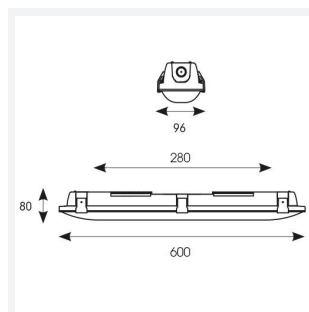

# Tornado EVO

Tornado EVO CCT Multi Wattage 600mm Switch  
Code: ATORE2/1/DD1

|               |   |
|---------------|---|
| Category      | Battens and Weatherproofs   |
| Application   | Ancillary, Commercial, Education, Healthcare, Hospitality, Industrial, Retail |
| Specification | Performance   |

| GENERAL INFORMATION              |                         |
|----------------------------------|-------------------------|
| Wattage                          | 9W/18W                  |
| Lumens Delivered                 | 1600lm - 3100lm (4000K) |
| Lm/W                             | 150lm/W (4000K)         |
| Beam Angle                       | 120                     |
| CRI                              | 80                      |
| CCT                              | 4000/5000/6500K         |
| Input                            | 220/240V                |
| Operating Temp                   | -20°C - 40°C            |
| SDCM                             | 3                       |
| Energy efficiency class          | D                       |
| Product Weight without Packaging | 1.05 kg                 |

| TECHNICAL INFORMATION          |                     |
|--------------------------------|---------------------|
| Light Source                   | LED                 |
| Colour / Finish                | Grey                |
| IP Rating                      | IP65                |
| Class Protection               | 1                   |
| Internal / External            | Internal / External |
| Surface / Recessed / Suspended | Ceiling, Suspended  |
| Lumen Depreciation             | L80 100,000h        |
| Warranty (Years)               | 5                   |
| CE Mark                        | Yes                 |
| Height                         | 80 mm               |