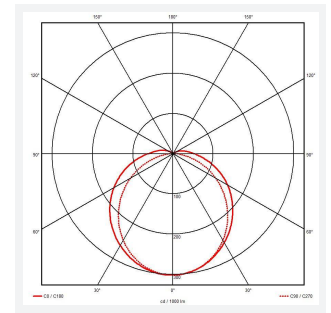

# Tornado EVO

Tornado EVO CCT Multi Wattage 600mm Switch  
Code: ATORE2/1/DD1

<b>Category</b>	Battens and Weatherproofs
<b>Application</b>	Ancillary, Commercial, Education, Healthcare, Hospitality, Industrial, Retail
<b>Specification</b>	Performance

GENERAL INFORMATION	
Wattage	18W
Lumens Delivered	1600lm - 3100lm (4000K)
Lm/W	150lm/W (4000K)
Beam Angle	120
CRI	80
CCT	4000/5000/6500K
Input	220-240V
Operating Temp	-20°C - 40°C
SDCM	3
Energy efficiency class	D
Product Weight without Packaging	1.05 kg

TECHNICAL INFORMATION	
Light Source	LED
Colour / Finish	Grey
IP Rating	IP65
Class Protection	1
Internal / External	Internal / External
Surface / Recessed / Suspended	Ceiling, Suspended
Lumen Depreciation	L80 100,000h
Warranty (Years)	5
CE Mark	Yes
Height	80 mm