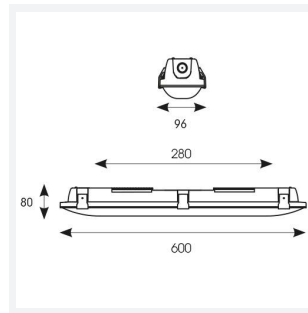

Tornado EVO

Tornado EVO CCT Multi Wattage 600mm Corridor
Code: ATORE2/1/CF

Category	Battens and Weatherproofs
Application	Ancillary, Commercial, Education, Healthcare, Hospitality, Industrial, Retail
Specification	Performance

GENERAL INFORMATION	
Wattage	9W/18W
Lumens Delivered	1600lm - 3100lm (4000K)
Lm/W	150lm/W (4000K)
Beam Angle	120
CRI	80
CCT	4000/5000/6500K
Input	220/240V
Operating Temp	-20°C - 40°C
SDCM	3
Energy efficiency class	D
Product Weight without Packaging	1.05 kg

TECHNICAL INFORMATION	
Light Source	LED
Colour / Finish	Grey
IP Rating	IP65
Class Protection	1
Internal / External	Internal / External
Surface / Recessed / Suspended	Ceiling, Suspended
Lumen Depreciation	L80 100,000h
Warranty (Years)	5
CE Mark	Yes
Height	80 mm