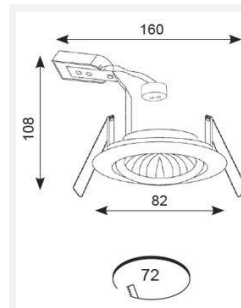

Twistlock GU10 IP44

Twistlock GU10 IP44 Die-Cast Downlight Satin
Code: ATLVD/IP44/SC

Category	Downlights
Application	Hospitality, Residential, Retail
Specification	Architectural

PRODUCT FEATURES

- IP44 downlight suitable for bathrooms (product supplied less lamp)
- Permanent earth on stirrup bracket for GU10 mains earthing
- Option to add Bluetooth and WiFi enabled smart WiZ GU10 lamp
- Manufactured from high grade die-cast aluminium
- Generous size of terminal housing and 2x1.5mm, + CPC loop-in, loop-out push fit terminals provide an easy and efficient installation

GENERAL INFORMATION	
Wattage	35W
Input	220/240V
Operating Temp	0°C - 25°C
Cut-Out Size	72
Product Weight without Packaging	0.124 kg

TECHNICAL INFORMATION	
Light Source	GU10
Colour / Finish	Satin Chrome
IP Rating	IP44
Class Protection	1
Internal / External	Internal
Surface / Recessed / Suspended	Recessed
Warranty (Years)	5
CE Mark	Yes
Diameter	82 mm
Height	110 mm
Accessories	ATL/BA