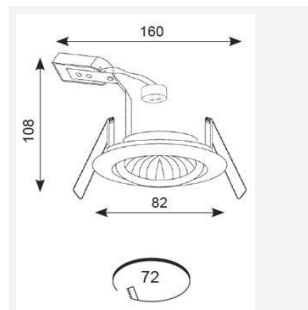

Twistlock GU10 IP44

Twistlock GU10 IP44 Die-Cast Downlight Satin
Code: ATLVD/IP44/SC

Category	Downlights
Application	Hospitality, Residential, Retail
Specification	Architectural

PRODUCT FEATURES

- IP44 downlight suitable for bathrooms (product supplied less lamp)
- Permanent earth on stirrup bracket for GU10 mains earthing
- Option to add Bluetooth and WiFi enabled smart WiZ GU10 lamp
- Manufactured from high grade die-cast aluminium
- Generous size of terminal housing and 2x1.5mm, + CPC loop-in, loop-out push fit terminals provide an easy and efficient installation

GENERAL INFORMATION	
Wattage	35W
Input	220-240V
Operating Temp	0°C - 25°C
Cut-Out Size	72
Product Weight without Packaging	0.124 kg

TECHNICAL INFORMATION	
Light Source	GU10
Colour / Finish	Satin Chrome
IP Rating	IP44
Class Protection	1
Internal / External	Internal
Surface / Recessed / Suspended	Recessed
Warranty (Years)	5
CE Mark	Yes
Diameter	82 mm
Height	110 mm
Accessories	ATL/BA