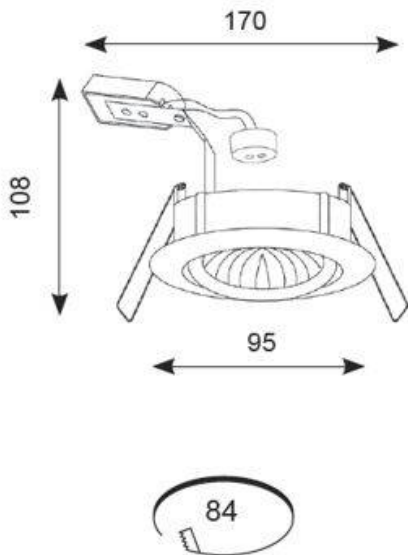

Twistlock GU10 Gimbal

Twistlock GU10 Die-Cast Gimbal Satin Chrome

Code: ATLG/SC

ACCESSORIES

ATL/BA

Twistlock GU10 Baffle Adaptor