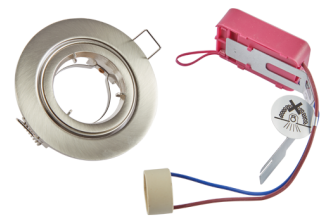

# Twistlock GU10 Gimbal

Twistlock GU10 Die-Cast Gimbal Satin Chrome

**Code:** ATLG/SC

## PRODUCT FEATURES

- GU10 die-cast gimbal suitable for residential and hospitality applications (product supplied less lamp)
- Permanent earth on stirrup bracket for GU10 mains earthing
- 30 degree tilt angle
- Manufactured from high grade die-cast aluminium
- Generous size of terminal housing and 2x1.5mm, + CPC loop-in, loop-out push fit terminals provide an easy and efficient installation
- Option to add Bluetooth and WiFi enabled smart WIZ GU10 lamp

### TECHNICAL INFORMATION

<b>Light Source</b>	GU10
<b>Colour / Finish</b>	Satin Chrome
<b>IP Rating</b>	IP20
<b>Class Protection</b>	1
<b>Internal / External</b>	Internal
<b>Surface / Recessed / Suspended</b>	Recessed
<b>Lumen Depreciation</b>	N/A
<b>Warranty (Years)</b>	5
<b>CE Mark</b>	Yes
<b>Diameter</b>	94 mm
<b>Height</b>	108 mm
<b>Accessories</b>	ATL/BA