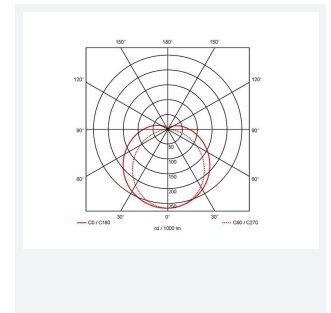

Topline EVO

Topline EVO CCT Multi Wattage 1800mm
Code: ATLEVO6

Category	Battens and Weatherproofs
Application	Ancillary, Commercial, Education, Healthcare, Industrial, Retail
Specification	Performance

PRODUCT FEATURES

- High performance, multi-wattage LED CCT batten suitable for industrial and multi-purpose applications
- High efficiency up to 140 lm/W
- Excellent light uniformity through high transmittance polycarbonate diffuser
- Innovative spring clip gear tray release aids fast and easy installation
- Selectable CCT between 3000K, 4000K and 5700K
- Power selectable; offering high and low output option in each length
- Instant light output with unlimited switching
- Self-test, lithium emergency option

GENERAL INFORMATION	
Wattage	32W - 56W
Lumens Delivered	4400lm - 7800lm (4000K)
Lm/W	140lm/W
Beam Angle	105/140
CRI	80
CCT	3000/4000/5700K
Input	220/240V
Operating Temp	-10°C - 40°C
SDCM	6
UGR	30
Product Weight without Packaging	1.924 kg

TECHNICAL INFORMATION	
Light Source	LED
Colour / Finish	White
IP Rating	IP20
Class Protection	1
Internal / External	Internal
Surface / Recessed / Suspended	Ceiling, Suspended
Lumen Depreciation	L80 54,000h
Warranty (Years)	5
CE Mark	Yes
Height	69.5 mm