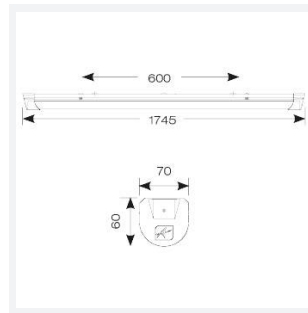

PRODUCT FEATURES

- High performance, multi-wattage LED CCT batten suitable for industrial and multi-purpose applications
- High efficiency up to 140 lm/W
- Excellent light uniformity through high transmittance polycarbonate diffuser
- Innovative spring clip gear tray release aids fast and easy installation
- Selectable CCT between 3000K, 4000K and 5700K
- Power selectable; offering high and low output option in each length
- Instant light output with unlimited switching
- Self-test, lithium emergency option

GENERAL INFORMATION	
Wattage	32W - 56W
Lumens Delivered	4400lm - 7800lm (4000K)
Lm/W	140lm/W
Beam Angle	105/140
CRI	80
CCT	3000/4000/5700K
Input	220-240V
Operating Temp	-10°C - 40°C
SDCM	6
UGR	30
Product Weight without Packaging	1.924 kg

TECHNICAL INFORMATION	
Light Source	LED
Colour / Finish	White
IP Rating	IP20
Class Protection	1
Internal / External	Internal
Surface / Recessed / Suspended	Ceiling, Suspended
Lumen Depreciation	L80 54,000h
Warranty (Years)	5
CE Mark	Yes
Height	70 mm