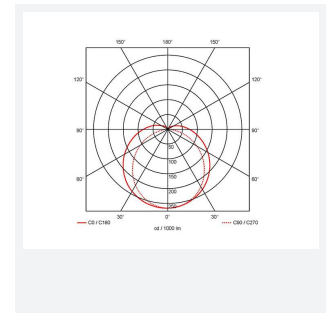

Topline EVO

Topline EVO CCT Multi Wattage 1800mm
Code: ATLEVO6

Category	Battens and Weatherproofs
Application	Ancillary, Commercial, Education, Healthcare, Industrial, Retail
Specification	Performance

PRODUCT FEATURES

- High performance, multi-wattage LED CCT batten suitable for industrial and multi-purpose applications
- High efficiency up to 140 lm/W
- Excellent light uniformity through high transmittance polycarbonate diffuser
- Innovative spring clip gear tray release aids fast and easy installation
- Selectable CCT between 3000K, 4000K and 5700K
- Power selectable; offering high and low output option in each length
- Instant light output with unlimited switching
- Self-test, lithium emergency option

GENERAL INFORMATION

Wattage	32W - 56W
Lumens Delivered	4400lm - 7800lm (4000K)
Lm/W	140lm/W
Beam Angle	105/140
CRI	80
CCT	3000/4000/5700K
Input	220-240V
Operating Temp	-10°C - 40°C
SDCM	6
UGR	30
Product Weight without Packaging	1.924 kg

TECHNICAL INFORMATION

Light Source	LED
Colour / Finish	White
IP Rating	IP20
Class Protection	1
Internal / External	Internal
Surface / Recessed / Suspended	Ceiling, Suspended
Lumen Depreciation	L80 54,000h
Warranty (Years)	5
CE Mark	Yes
Height	69.5 mm