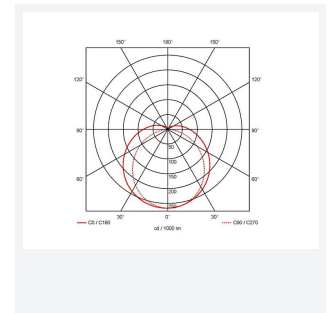

Topline EVO

Topline EVO CCT Multi Wattage 1800mm
Code: ATLEVO6

Category	Battens and Weatherproofs
Application	Ancillary, Commercial, Education, Healthcare, Industrial, Retail
Specification	Performance

PRODUCT FEATURES

- High performance, multi-wattage LED CCT batten suitable for industrial and multi-purpose applications
- High efficiency up to 140 lm/W
- Excellent light uniformity through high transmittance polycarbonate diffuser
- Innovative spring clip gear tray release aids fast and easy installation
- Selectable CCT between 3000K, 4000K and 5700K
- Power selectable; offering high and low output option in each length
- Instant light output with unlimited switching
- Self-test, lithium emergency option

GENERAL INFORMATION	
Wattage	32W - 56W
Lumens Delivered	4400lm - 7800lm (4000K)
Lm/W	140lm/W
Beam Angle	105/140
CRI	80
CCT	3000/4000/5700K
Input	220-240V
Operating Temp	-10°C - 40°C
SDCM	6
UGR	30
Product Weight without Packaging	1.924 kg

TECHNICAL INFORMATION	
Light Source	LED
Colour / Finish	White
IP Rating	IP20
Class Protection	1
Internal / External	Internal
Surface / Recessed / Suspended	Ceiling, Suspended
Lumen Depreciation	L80 54,000h
Warranty (Years)	5
CE Mark	Yes
Height	70 mm