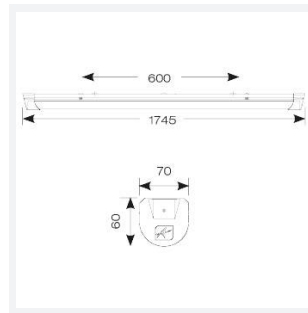

Topline EVO

Topline EVO CCT Multi Wattage 1800mm OCTO
Code: ATLEVO6/OCTO/DM3

Category	Battens and Weatherproofs
Application	Ancillary, Commercial, Education, Healthcare, Industrial, Retail
Specification	Performance

GENERAL INFORMATION	
Wattage	32W - 56W
Lumens Delivered	4400lm - 7800lm (4000K)
Lm/W	140lm/W
Beam Angle	105/140
CRI	80
CCT	3000/4000/5700K
Input	220/240V
Operating Temp	5°C - 40°C
SDCM	6
UGR	30

TECHNICAL INFORMATION	
Light Source	LED
Colour / Finish	White
IP Rating	IP20
Class Protection	1
Internal / External	Internal
Surface / Recessed / Suspended	Ceiling, Suspended
Lumen Depreciation	L80 54,000h
Warranty (Years)	5
CE Mark	Yes
Height	70 mm