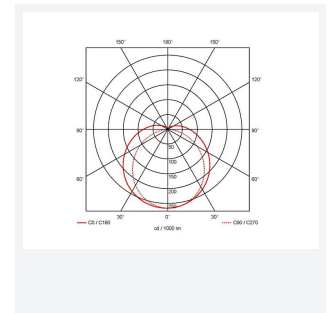

Topline EVO

Topline EVO CCT Multi Wattage 1800mm OCTO
Code: ATLEVO6/OCTO/DM3

Category	Battens and Weatherproofs
Application	Ancillary, Commercial, Education, Healthcare, Industrial, Retail
Specification	Performance

PRODUCT FEATURES

- High performance, multi-wattage LED CCT batten suitable for industrial and multi-purpose applications
- High efficiency up to 140 lm/W
- Excellent light uniformity through high transmittance polycarbonate diffuser
- Innovative spring clip gear tray release aids fast and easy installation
- Selectable CCT between 3000K, 4000K and 5700K
- Power selectable; offering high and low output option in each length
- Instant light output with unlimited switching
- Self-test, lithium emergency option

GENERAL INFORMATION	
Wattage	32W - 56W
Lumens Delivered	4400lm - 7800lm (4000K)
Lm/W	140lm/W
Beam Angle	105/140
CRI	80
CCT	3000/4000/5700K
Input	220/240V
Operating Temp	5°C - 40°C
SDCM	6
UGR	30

TECHNICAL INFORMATION	
Light Source	LED
Colour / Finish	White
IP Rating	IP20
Class Protection	1
Internal / External	Internal
Surface / Recessed / Suspended	Ceiling, Suspended
Lumen Depreciation	L80 54,000h
Warranty (Years)	5
CE Mark	Yes
Height	70 mm