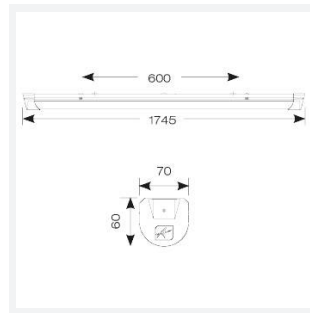

Topline EVO

Topline EVO CCT Multi Wattage 1800mm
Code: ATLEVO6/MWS

Category	Battens and Weatherproofs
Application	Ancillary, Commercial, Education, Healthcare, Industrial, Retail
Specification	Performance

GENERAL INFORMATION	
Wattage	32W - 56W
Lumens Delivered	4400lm - 7800lm (4000K)
Lm/W	140lm/W
Beam Angle	105/140
CRI	80
CCT	3000/4000/5700K
Input	220-240V
Operating Temp	-10°C - 40°C
SDCM	6
UGR	30
Product Weight without Packaging	1.924 kg

TECHNICAL INFORMATION	
Light Source	LED
Colour / Finish	White
IP Rating	IP20
Class Protection	1
Internal / External	Internal
Surface / Recessed / Suspended	Ceiling, Suspended
Lumen Depreciation	L80 54,000h
Warranty (Years)	5
CE Mark	Yes
Height	70 mm