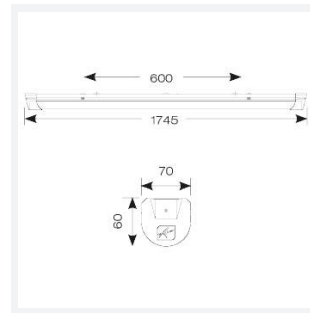

Topline EVO

Topline EVO CCT Multi Wattage 1800mm
Code: ATLEVO6/MWS

Category	Battens and Weatherproofs
Application	Ancillary, Commercial, Education, Healthcare, Industrial, Retail
Specification	Performance

GENERAL INFORMATION	
Wattage	32W - 56W
Lumens Delivered	4400lm - 7800lm (4000K)
Lm/W	140lm/W
Beam Angle	105/140
CRI	80
CCT	3000/4000/5700K
Input	220-240V
Operating Temp	-10°C - 40°C
SDCM	6
UGR	30
Product Weight without Packaging	1.924 kg

TECHNICAL INFORMATION	
Light Source	LED
Colour / Finish	White
IP Rating	IP20
Class Protection	1
Internal / External	Internal
Surface / Recessed / Suspended	Ceiling, Suspended
Lumen Depreciation	L80 54,000h
Warranty (Years)	5
CE Mark	Yes
Height	69.5 mm