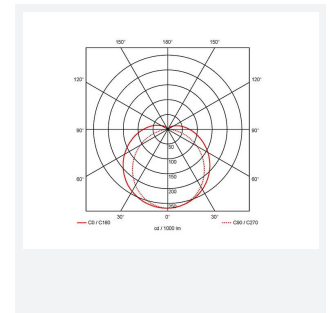

Topline EVO

Topline EVO CCT Multi Wattage 1800mm
Code: ATLEVO6/MWS

Category	Battens and Weatherproofs
Application	Ancillary, Commercial, Education, Healthcare, Industrial, Retail
Specification	Performance

PRODUCT FEATURES

- High performance, multi-wattage LED CCT batten suitable for industrial and multi-purpose applications
- High efficiency up to 140 lm/W
- Excellent light uniformity through high transmittance polycarbonate diffuser
- Innovative spring clip gear tray release aids fast and easy installation
- Selectable CCT between 3000K, 4000K and 5700K
- Power selectable; offering high and low output option in each length
- Instant light output with unlimited switching
- Self-test, lithium emergency option

GENERAL INFORMATION	
Wattage	32W - 56W
Lumens Delivered	4400lm - 7800lm (4000K)
Lm/W	140lm/W
Beam Angle	105/140
CRI	80
CCT	3000/4000/5700K
Input	220-240V
Operating Temp	-10°C - 40°C
SDCM	6
UGR	30
Product Weight without Packaging	1.924 kg

TECHNICAL INFORMATION	
Light Source	LED
Colour / Finish	White
IP Rating	IP20
Class Protection	1
Internal / External	Internal
Surface / Recessed / Suspended	Ceiling, Suspended
Lumen Depreciation	L80 54,000h
Warranty (Years)	5
CE Mark	Yes
Height	70 mm