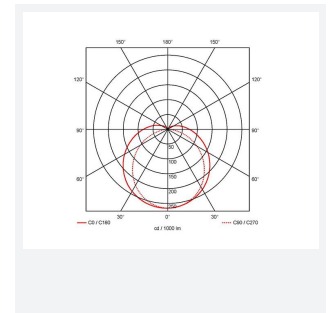

Topline EVO

Topline EVO CCT Multi Wattage 1800mm
Code: ATLEVO6/MWS

Category	Battens and Weatherproofs
Application	Ancillary, Commercial, Education, Healthcare, Industrial, Retail
Specification	Performance

PRODUCT FEATURES

- High performance, multi-wattage LED CCT batten suitable for industrial and multi-purpose applications
- High efficiency up to 140 lm/W
- Excellent light uniformity through high transmittance polycarbonate diffuser
- Innovative spring clip gear tray release aids fast and easy installation
- Selectable CCT between 3000K, 4000K and 5700K
- Power selectable; offering high and low output option in each length
- Instant light output with unlimited switching
- Self-test, lithium emergency option

GENERAL INFORMATION	
Wattage	32W - 56W
Lumens Delivered	4400lm - 7800lm (4000K)
Lm/W	140lm/W
Beam Angle	105/140
CRI	80
CCT	3000/4000/5700K
Input	220-240V
Operating Temp	-10°C - 40°C
SDCM	6
UGR	30
Product Weight without Packaging	1.924 kg

TECHNICAL INFORMATION	
Light Source	LED
Colour / Finish	White
IP Rating	IP20
Class Protection	1
Internal / External	Internal
Surface / Recessed / Suspended	Ceiling, Suspended
Lumen Depreciation	L80 54,000h
Warranty (Years)	5
CE Mark	Yes
Height	69.5 mm