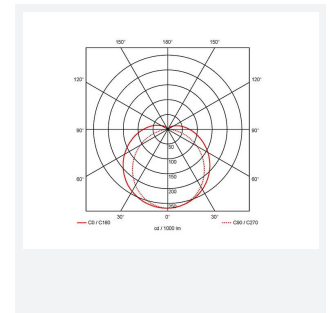

# Topline EVO

Topline EVO CCT Multi Wattage 1800mm  
Code: ATLEVO6/MWS

Category	Battens and Weatherproofs
Application	Ancillary, Commercial, Education, Healthcare, Industrial, Retail
Specification	Performance

## PRODUCT FEATURES

- High performance, multi-wattage LED CCT batten suitable for industrial and multi-purpose applications
- High efficiency up to 140 lm/W
- Excellent light uniformity through high transmittance polycarbonate diffuser
- Innovative spring clip gear tray release aids fast and easy installation
- Selectable CCT between 3000K, 4000K and 5700K
- Power selectable; offering high and low output option in each length
- Instant light output with unlimited switching
- Self-test, lithium emergency option

### GENERAL INFORMATION

Wattage	32W - 56W
Lumens Delivered	4400lm - 7800lm (4000K)
Lm/W	140lm/W
Beam Angle	105/140
CRI	80
CCT	3000/4000/5700K
Input	220/240V
Operating Temp	-10°C - 40°C
SDCM	6
UGR	30
Product Weight without Packaging	1.924 kg

### TECHNICAL INFORMATION

Light Source	LED
Colour / Finish	White
IP Rating	IP20
Class Protection	1
Internal / External	Internal
Surface / Recessed / Suspended	Ceiling, Suspended
Lumen Depreciation	L80 54,000h
Warranty (Years)	5
CE Mark	Yes
Height	69.5 mm