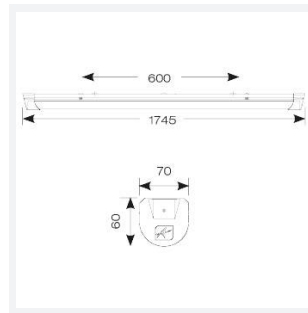

# Topline EVO

Topline EVO CCT Multi Wattage 1800mm  
Code: ATLEVO6/MWS/SM3

Category	Battens and Weatherproofs
Application	Ancillary, Commercial, Education, Healthcare, Industrial, Retail
Specification	Performance

### GENERAL INFORMATION

Wattage	32W - 56W
Lumens Delivered	4400lm - 7800lm (4000K)
Lm/W	140lm/W
Beam Angle	105/140
CRI	80
CCT	3000/4000/5700K
Input	220/240V
Operating Temp	5°C - 40°C
SDCM	6
UGR	30
Product Weight without Packaging	2.251 kg

### TECHNICAL INFORMATION

Light Source	LED
Colour / Finish	White
IP Rating	IP20
Class Protection	1
Internal / External	Internal
Surface / Recessed / Suspended	Ceiling, Suspended
Lumen Depreciation	L80 54,000h
Warranty (Years)	5
CE Mark	Yes
Height	69.5 mm