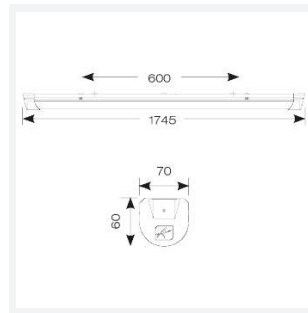

# Topline EVO

Topline EVO CCT Multi Wattage 1800mm  
Code: ATLEVO6/MWS/SM3

<b>Category</b>	Battens and Weatherproofs
<b>Application</b>	Ancillary, Commercial, Education, Healthcare, Industrial, Retail
<b>Specification</b>	Performance

GENERAL INFORMATION	
Wattage	32W - 56W
Lumens Delivered	4400lm - 7800lm (4000K)
Lm/W	140lm/W
Beam Angle	105/140
CRI	80
CCT	3000/4000/5700K
Input	220-240V
Operating Temp	5°C - 40°C
SDCM	6
UGR	30
Product Weight without Packaging	2.251 kg

TECHNICAL INFORMATION	
Light Source	LED
Colour / Finish	White
IP Rating	IP20
Class Protection	1
Internal / External	Internal
Surface / Recessed / Suspended	Ceiling, Suspended
Lumen Depreciation	L80 54,000h
Warranty (Years)	5
CE Mark	Yes
Height	70 mm