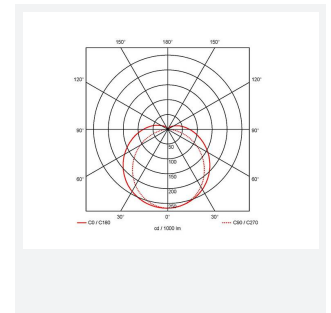

# Topline EVO

Topline EVO CCT Multi Wattage 1800mm  
Code: ATLEVO6/MWS/SM3

<b>Category</b>	Battens and Weatherproofs
<b>Application</b>	Ancillary, Commercial, Education, Healthcare, Industrial, Retail
<b>Specification</b>	Performance

## PRODUCT FEATURES

- High performance, multi-wattage LED CCT batten suitable for industrial and multi-purpose applications
- High efficiency up to 140 lm/W
- Excellent light uniformity through high transmittance polycarbonate diffuser
- Innovative spring clip gear tray release aids fast and easy installation
- Selectable CCT between 3000K, 4000K and 5700K
- Power selectable; offering high and low output option in each length
- Instant light output with unlimited switching
- Self-test, lithium emergency option

GENERAL INFORMATION	
Wattage	32W - 56W
Lumens Delivered	4400lm - 7800lm (4000K)
Lm/W	140lm/W
Beam Angle	105/140
CRI	80
CCT	3000/4000/5700K
Input	220-240V
Operating Temp	5°C - 40°C
SDCM	6
UGR	30
Product Weight without Packaging	2.251 kg

TECHNICAL INFORMATION	
Light Source	LED
Colour / Finish	White
IP Rating	IP20
Class Protection	1
Internal / External	Internal
Surface / Recessed / Suspended	Ceiling, Suspended
Lumen Depreciation	L80 54,000h
Warranty (Years)	5
CE Mark	Yes
Height	70 mm