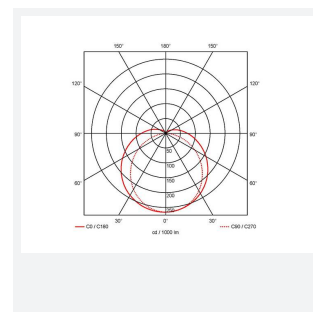

# Topline EVO

Topline EVO CCT Multi Wattage 1800mm  
Code: ATLEVO6/MWS/SM3

Category	Battens and Weatherproofs
Application	Ancillary, Commercial, Education, Healthcare, Industrial, Retail
Specification	Performance

## PRODUCT FEATURES

- High performance, multi-wattage LED CCT batten suitable for industrial and multi-purpose applications
- High efficiency up to 140 lm/W
- Excellent light uniformity through high transmittance polycarbonate diffuser
- Innovative spring clip gear tray release aids fast and easy installation
- Selectable CCT between 3000K, 4000K and 5700K
- Power selectable; offering high and low output option in each length
- Instant light output with unlimited switching
- Self-test, lithium emergency option

### GENERAL INFORMATION

Wattage	32W - 56W
Lumens Delivered	4400lm - 7800lm (4000K)
Lm/W	140lm/W
Beam Angle	105/140
CRI	80
CCT	3000/4000/5700K
Input	220-240V
Operating Temp	5°C - 40°C
SDCM	6
UGR	30
Product Weight without Packaging	2.251 kg

### TECHNICAL INFORMATION

Light Source	LED
Colour / Finish	White
IP Rating	IP20
Class Protection	1
Internal / External	Internal
Surface / Recessed / Suspended	Ceiling, Suspended
Lumen Depreciation	L80 54,000h
Warranty (Years)	5
CE Mark	Yes
Height	69.5 mm