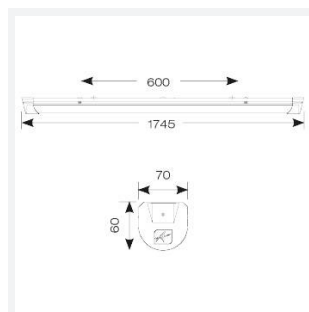

# Topline EVO

Topline EVO CCT Multi Wattage 1800mm  
Code: ATLEVO6/MWS/SM3

Category	Battens and Weatherproofs
Application	Ancillary, Commercial, Education, Healthcare, Industrial, Retail
Specification	Performance

### GENERAL INFORMATION

Wattage	32W - 56W
Lumens Delivered	4400lm - 7800lm (4000K)
Lm/W	140lm/W
Beam Angle	105/140
CRI	80
CCT	3000/4000/5700K
Input	220-240V
Operating Temp	5°C - 40°C
SDCM	6
UGR	30
Product Weight without Packaging	2.251 kg

### TECHNICAL INFORMATION

Light Source	LED
Colour / Finish	White
IP Rating	IP20
Class Protection	1
Internal / External	Internal
Surface / Recessed / Suspended	Ceiling, Suspended
Lumen Depreciation	L80 54,000h
Warranty (Years)	5
CE Mark	Yes
Height	69.5 mm