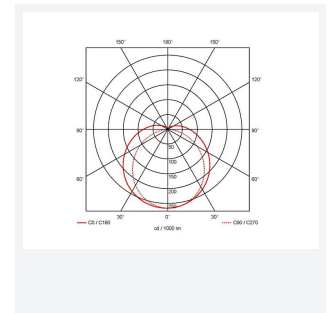

# Topline EVO

Topline EVO CCT Multi Wattage 1800mm  
Code: ATLEVO6/MWS/SM3

Category	Battens and Weatherproofs
Application	Ancillary, Commercial, Education, Healthcare, Industrial, Retail
Specification	Performance

## PRODUCT FEATURES

- High performance, multi-wattage LED CCT batten suitable for industrial and multi-purpose applications
- High efficiency up to 140 lm/W
- Excellent light uniformity through high transmittance polycarbonate diffuser
- Innovative spring clip gear tray release aids fast and easy installation
- Selectable CCT between 3000K, 4000K and 5700K
- Power selectable; offering high and low output option in each length
- Instant light output with unlimited switching
- Self-test, lithium emergency option

### GENERAL INFORMATION

Wattage	32W - 56W
Lumens Delivered	4400lm - 7800lm (4000K)
Lm/W	140lm/W
Beam Angle	105/140
CRI	80
CCT	3000/4000/5700K
Input	220/240V
Operating Temp	5°C - 40°C
SDCM	6
UGR	30
Product Weight without Packaging	2.251 kg

### TECHNICAL INFORMATION

Light Source	LED
Colour / Finish	White
IP Rating	IP20
Class Protection	1
Internal / External	Internal
Surface / Recessed / Suspended	Ceiling, Suspended
Lumen Depreciation	L80 54,000h
Warranty (Years)	5
CE Mark	Yes
Height	69.5 mm