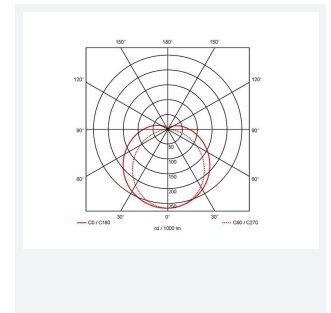

Topline EVO

Topline EVO CCT Multi Wattage 1800mm
Code: ATLEVO6/MWS/M3

Category	Battens and Weatherproofs
Application	Ancillary, Commercial, Education, Healthcare, Industrial, Retail
Specification	Performance

PRODUCT FEATURES

- High performance, multi-wattage LED CCT batten suitable for industrial and multi-purpose applications
- High efficiency up to 140 lm/W
- Excellent light uniformity through high transmittance polycarbonate diffuser
- Innovative spring clip gear tray release aids fast and easy installation
- Selectable CCT between 3000K, 4000K and 5700K
- Power selectable; offering high and low output option in each length
- Instant light output with unlimited switching
- Self-test, lithium emergency option

GENERAL INFORMATION	
Wattage	32W - 56W
Lumens Delivered	4400lm - 7800lm (4000K)
Lm/W	140lm/W
Beam Angle	105/140
CRI	80
CCT	3000/4000/5700K
Input	220/240V
Operating Temp	5°C - 40°C
SDCM	6
UGR	30
Product Weight without Packaging	0.01 kg

TECHNICAL INFORMATION	
Light Source	LED
Colour / Finish	White
IP Rating	IP20
Class Protection	1
Internal / External	Internal
Surface / Recessed / Suspended	Ceiling, Suspended
Lumen Depreciation	L80 54,000h
CE Mark	Yes
Height	70 mm