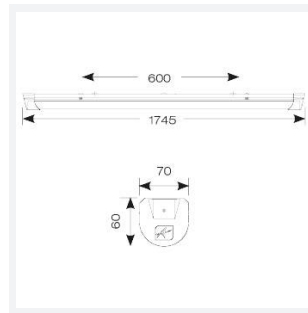

Topline EVO

Topline EVO CCT Multi Wattage 1800mm
Code: ATLEVO6/MWS/M3

Category	Battens and Weatherproofs
Application	Ancillary, Commercial, Education, Healthcare, Industrial, Retail
Specification	Performance

GENERAL INFORMATION	
Wattage	32W - 56W
Lumens Delivered	4400lm - 7800lm (4000K)
Lm/W	140lm/W
Beam Angle	105/140
CRI	80
CCT	3000/4000/5700K
Input	220/240V
Operating Temp	5°C - 40°C
SDCM	6
UGR	30
Product Weight without Packaging	0.01 kg

TECHNICAL INFORMATION	
Light Source	LED
Colour / Finish	White
IP Rating	IP20
Class Protection	1
Internal / External	Internal
Surface / Recessed / Suspended	Ceiling, Suspended
Lumen Depreciation	L80 54,000h
CE Mark	Yes
Height	70 mm