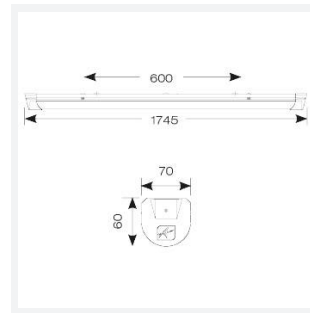

Topline EVO

Topline EVO CCT Multi Wattage 1800mm
Code: ATLEVO6/MWS/DM3

Category	Battens and Weatherproofs
Application	Ancillary, Commercial, Education, Healthcare, Industrial, Retail
Specification	Performance

GENERAL INFORMATION	
Wattage	32W - 56W
Lumens Delivered	4400lm - 7800lm (4000K)
Lm/W	140lm/W
Beam Angle	105/140
CRI	80
CCT	3000/4000/5700K
Input	220/240V
Operating Temp	5°C - 40°C
SDCM	6
UGR	30

TECHNICAL INFORMATION	
Light Source	LED
Colour / Finish	White
IP Rating	IP20
Class Protection	1
Internal / External	Internal
Surface / Recessed / Suspended	Ceiling, Suspended
Lumen Depreciation	L80 54,000h
Warranty (Years)	5
CE Mark	Yes
Height	70 mm