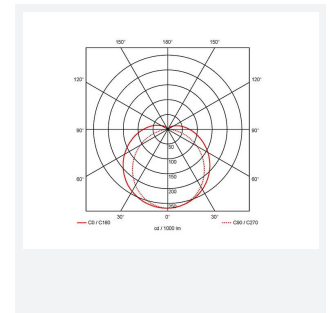

Topline EVO

Topline EVO CCT Multi Wattage 1800mm
Code: ATLEVO6/MWS/DM3

Category	Battens and Weatherproofs
Application	Ancillary, Commercial, Education, Healthcare, Industrial, Retail
Specification	Performance

PRODUCT FEATURES

- High performance, multi-wattage LED CCT batten suitable for industrial and multi-purpose applications
- High efficiency up to 140 lm/W
- Excellent light uniformity through high transmittance polycarbonate diffuser
- Innovative spring clip gear tray release aids fast and easy installation
- Selectable CCT between 3000K, 4000K and 5700K
- Power selectable; offering high and low output option in each length
- Instant light output with unlimited switching
- Self-test, lithium emergency option

GENERAL INFORMATION	
Wattage	32W - 56W
Lumens Delivered	4400lm - 7800lm (4000K)
Lm/W	140lm/W
Beam Angle	105/140
CRI	80
CCT	3000/4000/5700K
Input	220/240V
Operating Temp	5°C - 40°C
SDCM	6
UGR	30

TECHNICAL INFORMATION	
Light Source	LED
Colour / Finish	White
IP Rating	IP20
Class Protection	1
Internal / External	Internal
Surface / Recessed / Suspended	Ceiling, Suspended
Lumen Depreciation	L80 54,000h
Warranty (Years)	5
CE Mark	Yes
Height	70 mm