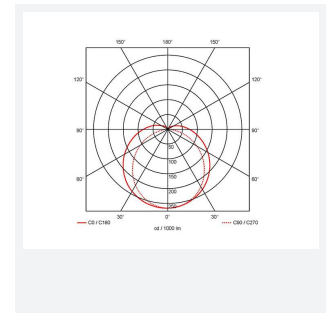

Topline EVO

Topline EVO CCT Multi Wattage 1800mm
Code: ATLEVO6/M3

Category	Battens and Weatherproofs
Application	Ancillary, Commercial, Education, Healthcare, Industrial, Retail
Specification	Performance

PRODUCT FEATURES

- High performance, multi-wattage LED CCT batten suitable for industrial and multi-purpose applications
- High efficiency up to 140 lm/W
- Excellent light uniformity through high transmittance polycarbonate diffuser
- Innovative spring clip gear tray release aids fast and easy installation
- Selectable CCT between 3000K, 4000K and 5700K
- Power selectable; offering high and low output option in each length
- Instant light output with unlimited switching
- Self-test, lithium emergency option

GENERAL INFORMATION	
Wattage	32W - 56W
Lumens Delivered	4400lm - 7800lm (4000K)
Lm/W	140lm/W
Beam Angle	105/140
CRI	80
CCT	3000/4000/5700K
Input	220/240V
Operating Temp	5°C - 40°C
SDCM	6
UGR	30
Product Weight without Packaging	1.924 kg

TECHNICAL INFORMATION	
Light Source	LED
Colour / Finish	White
IP Rating	IP20
Class Protection	1
Internal / External	Internal
Surface / Recessed / Suspended	Ceiling, Suspended
Lumen Depreciation	L80 54,000h
CE Mark	Yes
Height	70 mm