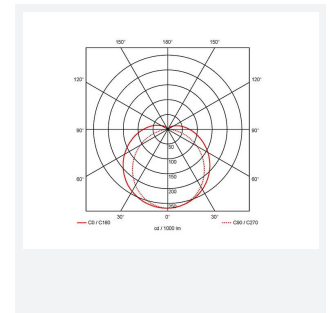

Topline EVO

Topline EVO CCT Multi Wattage 1800mm
Code: ATLEVO6/M3

Category	Battens and Weatherproofs
Application	Ancillary, Commercial, Education, Healthcare, Industrial, Retail
Specification	Performance

PRODUCT FEATURES

- High performance, multi-wattage LED CCT batten suitable for industrial and multi-purpose applications
- High efficiency up to 140 lm/W
- Excellent light uniformity through high transmittance polycarbonate diffuser
- Innovative spring clip gear tray release aids fast and easy installation
- Selectable CCT between 3000K, 4000K and 5700K
- Power selectable; offering high and low output option in each length
- Instant light output with unlimited switching
- Self-test, lithium emergency option

GENERAL INFORMATION	
Wattage	32W - 56W
Lumens Delivered	4400lm - 7800lm (4000K)
Lm/W	140lm/W
Beam Angle	105/140
CRI	80
CCT	3000/4000/5700K
Input	220-240V
Operating Temp	5°C - 40°C
SDCM	6
UGR	30
Product Weight without Packaging	1.924 kg

TECHNICAL INFORMATION	
Light Source	LED
Colour / Finish	White
IP Rating	IP20
Class Protection	1
Internal / External	Internal
Surface / Recessed / Suspended	Ceiling, Suspended
Lumen Depreciation	L80 54,000h
CE Mark	Yes
Height	70 mm