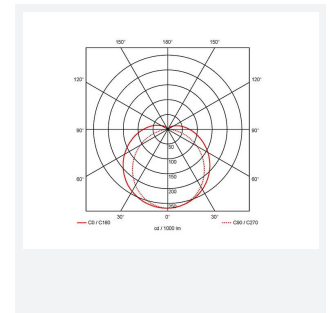

# Topline EVO

Topline EVO CCT Multi Wattage 1800mm DALI-  
Code: ATLEVO6/DM3

<b>Category</b>	Battens and Weatherproofs
<b>Application</b>	Ancillary, Commercial, Education, Healthcare, Industrial, Retail
<b>Specification</b>	Performance

## PRODUCT FEATURES

- High performance, multi-wattage LED CCT batten suitable for industrial and multi-purpose applications
- High efficiency up to 140 lm/W
- Excellent light uniformity through high transmittance polycarbonate diffuser
- Innovative spring clip gear tray release aids fast and easy installation
- Selectable CCT between 3000K, 4000K and 5700K
- Power selectable; offering high and low output option in each length
- Instant light output with unlimited switching
- Self-test, lithium emergency option

GENERAL INFORMATION	
Wattage	32W - 56W
Lumens Delivered	4400lm - 7800lm (4000K)
Lm/W	140lm/W
Beam Angle	105/140
CRI	80
CCT	3000/4000/5700K
Input	220-240V
Operating Temp	5°C - 40°C
SDCM	6
UGR	30
Product Weight without Packaging	1.924 kg

TECHNICAL INFORMATION	
Light Source	LED
Colour / Finish	White
IP Rating	IP20
Class Protection	1
Internal / External	Internal
Surface / Recessed / Suspended	Ceiling, Suspended
Lumen Depreciation	L80 54,000h
Warranty (Years)	5
CE Mark	Yes
Height	70 mm