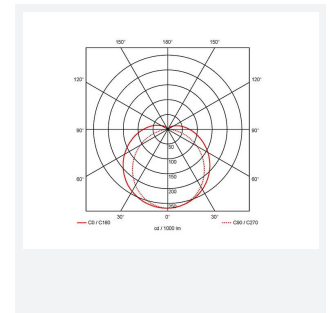

Topline EVO

Topline EVO CCT Multi Wattage 1800mm DALI-
Code: ATLEVO6/DM3

Category	Battens and Weatherproofs
Application	Ancillary, Commercial, Education, Healthcare, Industrial, Retail
Specification	Performance

PRODUCT FEATURES

- High performance, multi-wattage LED CCT batten suitable for industrial and multi-purpose applications
- High efficiency up to 140 lm/W
- Excellent light uniformity through high transmittance polycarbonate diffuser
- Innovative spring clip gear tray release aids fast and easy installation
- Selectable CCT between 3000K, 4000K and 5700K
- Power selectable; offering high and low output option in each length
- Instant light output with unlimited switching
- Self-test, lithium emergency option

GENERAL INFORMATION	
Wattage	32W - 56W
Lumens Delivered	4400lm - 7800lm (4000K)
Lm/W	140lm/W
Beam Angle	105/140
CRI	80
CCT	3000/4000/5700K
Input	220-240V
Operating Temp	5°C - 40°C
SDCM	6
UGR	30
Product Weight without Packaging	1.924 kg

TECHNICAL INFORMATION	
Light Source	LED
Colour / Finish	White
IP Rating	IP20
Class Protection	1
Internal / External	Internal
Surface / Recessed / Suspended	Ceiling, Suspended
Lumen Depreciation	L80 54,000h
Warranty (Years)	5
CE Mark	Yes
Height	70 mm