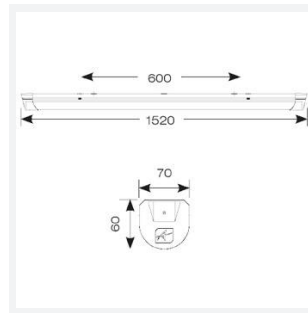

PRODUCT FEATURES

- High performance, multi-wattage LED CCT batten suitable for industrial and multi-purpose applications
- High efficiency up to 140 lm/W
- Excellent light uniformity through high transmittance polycarbonate diffuser
- Innovative spring clip gear tray release aids fast and easy installation
- Selectable CCT between 3000K, 4000K and 5700K
- Power selectable; offering high and low output option in each length
- Instant light output with unlimited switching
- Self-test, lithium emergency option

GENERAL INFORMATION	
Wattage	32W - 56W
Lumens Delivered	4400lm - 7800lm (4000K)
Lm/W	140lm/W
Beam Angle	105/140
CRI	80
CCT	3000/4000/5700K
Input	220/240V
Operating Temp	5°C - 40°C
SDCM	6
UGR	30
Product Weight without Packaging	1.924 kg

TECHNICAL INFORMATION	
Light Source	LED
Colour / Finish	White
IP Rating	IP20
Class Protection	1
Internal / External	Internal
Surface / Recessed / Suspended	Ceiling, Suspended
Lumen Depreciation	L80 54,000h
Warranty (Years)	5
CE Mark	Yes
Height	70 mm