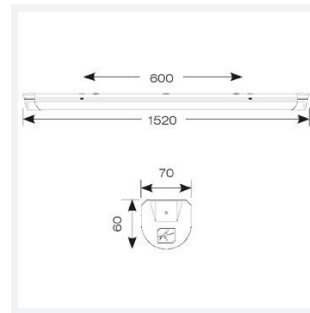

# Topline EVO

Topline EVO CCT Multi Wattage 1800mm DALI-  
Code: ATLEVO6/DM3

<b>Category</b>	Battens and Weatherproofs
<b>Application</b>	Ancillary, Commercial, Education, Healthcare, Industrial, Retail
<b>Specification</b>	Performance

GENERAL INFORMATION	
Wattage	32W - 56W
Lumens Delivered	4400lm - 7800lm (4000K)
Lm/W	140lm/W
Beam Angle	105/140
CRI	80
CCT	3000/4000/5700K
Input	220-240V
Operating Temp	5°C - 40°C
SDCM	6
UGR	30
Product Weight without Packaging	1.924 kg

TECHNICAL INFORMATION	
Light Source	LED
Colour / Finish	White
IP Rating	IP20
Class Protection	1
Internal / External	Internal
Surface / Recessed / Suspended	Ceiling, Suspended
Lumen Depreciation	L80 54,000h
Warranty (Years)	5
CE Mark	Yes
Height	70 mm