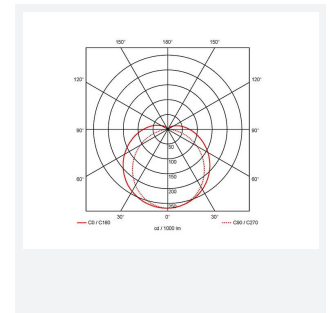

# Topline EVO

Topline EVO CCT Multi Wattage 1800mm DALI-  
Code: ATLEVO6/DM3

Category	Battens and Weatherproofs
Application	Ancillary, Commercial, Education, Healthcare, Industrial, Retail
Specification	Performance

## PRODUCT FEATURES

- High performance, multi-wattage LED CCT batten suitable for industrial and multi-purpose applications
- High efficiency up to 140 lm/W
- Excellent light uniformity through high transmittance polycarbonate diffuser
- Innovative spring clip gear tray release aids fast and easy installation
- Selectable CCT between 3000K, 4000K and 5700K
- Power selectable; offering high and low output option in each length
- Instant light output with unlimited switching
- Self-test, lithium emergency option

GENERAL INFORMATION	
Wattage	32W - 56W
Lumens Delivered	4400lm - 7800lm (4000K)
Lm/W	140lm/W
Beam Angle	105/140
CRI	80
CCT	3000/4000/5700K
Input	220/240V
Operating Temp	5°C - 40°C
SDCM	6
UGR	30
Product Weight without Packaging	1.924 kg

TECHNICAL INFORMATION	
Light Source	LED
Colour / Finish	White
IP Rating	IP20
Class Protection	1
Internal / External	Internal
Surface / Recessed / Suspended	Ceiling, Suspended
Lumen Depreciation	L80 54,000h
Warranty (Years)	5
CE Mark	Yes
Height	70 mm