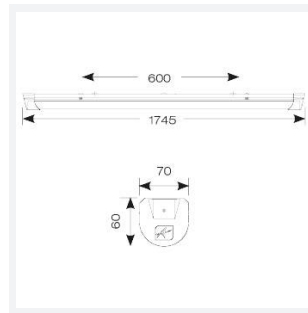

Topline EVO

Topline EVO CCT Multi Wattage 1800mm 1-10V
Code: ATLEVO6/DD4

Category	Battens and Weatherproofs
Application	Ancillary, Commercial, Education, Healthcare, Industrial, Retail
Specification	Performance

GENERAL INFORMATION	
Wattage	32W - 56W
Lumens Delivered	4400lm - 7800lm (4000K)
Lm/W	140lm/W
Beam Angle	105/140
CRI	80
CCT	3000/4000/5700K
Input	220/240V
Operating Temp	-10°C - 40°C
SDCM	6
UGR	30

TECHNICAL INFORMATION	
Light Source	LED
Colour / Finish	White
IP Rating	IP20
Class Protection	1
Internal / External	Internal
Surface / Recessed / Suspended	Ceiling, Suspended
Lumen Depreciation	L80 54,000h
Warranty (Years)	5
CE Mark	Yes
Height	70 mm