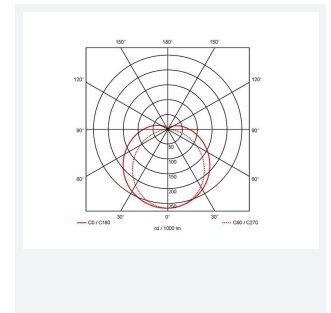

Topline EVO

Topline EVO CCT Multi Wattage 1800mm 1-10V
Code: ATLEVO6/DD4

Category	Battens and Weatherproofs
Application	Ancillary, Commercial, Education, Healthcare, Industrial, Retail
Specification	Performance

PRODUCT FEATURES

- High performance, multi-wattage LED CCT batten suitable for industrial and multi-purpose applications
- High efficiency up to 140 lm/W
- Excellent light uniformity through high transmittance polycarbonate diffuser
- Innovative spring clip gear tray release aids fast and easy installation
- Selectable CCT between 3000K, 4000K and 5700K
- Power selectable; offering high and low output option in each length
- Instant light output with unlimited switching
- Self-test, lithium emergency option

GENERAL INFORMATION	
Wattage	32W - 56W
Lumens Delivered	4400lm - 7800lm (4000K)
Lm/W	140lm/W
Beam Angle	105/140
CRI	80
CCT	3000/4000/5700K
Input	220/240V
Operating Temp	-10°C - 40°C
SDCM	6
UGR	30

TECHNICAL INFORMATION	
Light Source	LED
Colour / Finish	White
IP Rating	IP20
Class Protection	1
Internal / External	Internal
Surface / Recessed / Suspended	Ceiling, Suspended
Lumen Depreciation	L80 54,000h
Warranty (Years)	5
CE Mark	Yes
Height	70 mm