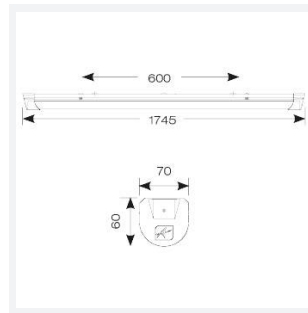

# Topline EVO

Topline EVO CCT Multi Wattage 1800mm 1-10V  
Code: ATLEVO6/DD4/SM3

Category	Battens and Weatherproofs
Application	Ancillary, Commercial, Education, Healthcare, Industrial, Retail
Specification	Performance

GENERAL INFORMATION	
Wattage	32W - 56W
Lumens Delivered	4400lm - 7800lm (4000K)
Lm/W	140lm/W
Beam Angle	105/140
CRI	80
CCT	3000/4000/5700K
Input	220/240V
Operating Temp	5°C - 40°C
SDCM	6
UGR	30

TECHNICAL INFORMATION	
Light Source	LED
Colour / Finish	White
IP Rating	IP20
Class Protection	1
Internal / External	Internal
Surface / Recessed / Suspended	Ceiling, Suspended
Lumen Depreciation	L80 54,000h
Warranty (Years)	5
CE Mark	Yes
Height	70 mm