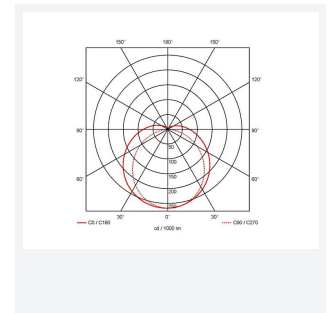

# Topline EVO

Topline EVO CCT Multi Wattage 1800mm 1-10V  
Code: ATLEVO6/DD4/SM3

Category	Battens and Weatherproofs
Application	Ancillary, Commercial, Education, Healthcare, Industrial, Retail
Specification	Performance

## PRODUCT FEATURES

- High performance, multi-wattage LED CCT batten suitable for industrial and multi-purpose applications
- High efficiency up to 140 lm/W
- Excellent light uniformity through high transmittance polycarbonate diffuser
- Innovative spring clip gear tray release aids fast and easy installation
- Selectable CCT between 3000K, 4000K and 5700K
- Power selectable; offering high and low output option in each length
- Instant light output with unlimited switching
- Self-test, lithium emergency option

GENERAL INFORMATION	
Wattage	32W - 56W
Lumens Delivered	4400lm - 7800lm (4000K)
Lm/W	140lm/W
Beam Angle	105/140
CRI	80
CCT	3000/4000/5700K
Input	220/240V
Operating Temp	5°C - 40°C
SDCM	6
UGR	30

TECHNICAL INFORMATION	
Light Source	LED
Colour / Finish	White
IP Rating	IP20
Class Protection	1
Internal / External	Internal
Surface / Recessed / Suspended	Ceiling, Suspended
Lumen Depreciation	L80 54,000h
Warranty (Years)	5
CE Mark	Yes
Height	70 mm