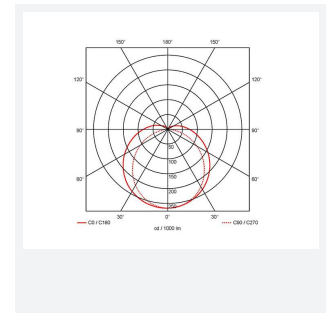

# Topline EVO

Topline EVO CCT Multi Wattage 1800mm 1-10V  
Code: ATLEVO6/DD4/SM3

Category	Battens and Weatherproofs
Application	Ancillary, Commercial, Education, Healthcare, Industrial, Retail
Specification	Performance

## PRODUCT FEATURES

- High performance, multi-wattage LED CCT batten suitable for industrial and multi-purpose applications
- High efficiency up to 140 lm/W
- Excellent light uniformity through high transmittance polycarbonate diffuser
- Innovative spring clip gear tray release aids fast and easy installation
- Selectable CCT between 3000K, 4000K and 5700K
- Power selectable; offering high and low output option in each length
- Instant light output with unlimited switching
- Self-test, lithium emergency option

GENERAL INFORMATION	
Wattage	32W - 56W
Lumens Delivered	4400lm - 7800lm (4000K)
Lm/W	140lm/W
Beam Angle	105/140
CRI	80
CCT	3000/4000/5700K
Input	220-240V
Operating Temp	5°C - 40°C
SDCM	6
UGR	30

TECHNICAL INFORMATION	
Light Source	LED
Colour / Finish	White
IP Rating	IP20
Class Protection	1
Internal / External	Internal
Surface / Recessed / Suspended	Ceiling, Suspended
Lumen Depreciation	L80 54,000h
Warranty (Years)	5
CE Mark	Yes
Height	70 mm