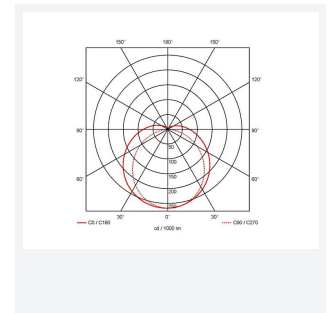

Topline EVO

Topline EVO CCT Multi Wattage 1800mm 1-10V
Code: ATLEVO6/DD4/DM3

Category	Battens and Weatherproofs
Application	Ancillary, Commercial, Education, Healthcare, Industrial, Retail
Specification	Performance

PRODUCT FEATURES

- High performance, multi-wattage LED CCT batten suitable for industrial and multi-purpose applications
- High efficiency up to 140 lm/W
- Excellent light uniformity through high transmittance polycarbonate diffuser
- Innovative spring clip gear tray release aids fast and easy installation
- Selectable CCT between 3000K, 4000K and 5700K
- Power selectable; offering high and low output option in each length
- Instant light output with unlimited switching
- Self-test, lithium emergency option

GENERAL INFORMATION	
Wattage	32W - 56W
Lumens Delivered	4400lm - 7800lm (4000K)
Lm/W	140lm/W
Beam Angle	105/140
CRI	80
CCT	3000/4000/5700K
Input	220/240V
Operating Temp	5°C - 40°C
SDCM	6
UGR	30

TECHNICAL INFORMATION	
Light Source	LED
Colour / Finish	White
IP Rating	IP20
Class Protection	1
Internal / External	Internal
Surface / Recessed / Suspended	Ceiling, Suspended
Lumen Depreciation	L80 54,000h
Warranty (Years)	5
CE Mark	Yes
Height	70 mm