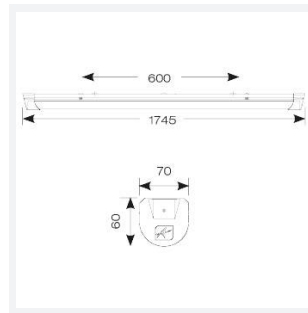

Topline EVO

Topline EVO CCT Multi Wattage 1800mm 1-10V
Code: ATLEVO6/DD4/DM3

Category	Battens and Weatherproofs
Application	Ancillary, Commercial, Education, Healthcare, Industrial, Retail
Specification	Performance

GENERAL INFORMATION	
Wattage	32W - 56W
Lumens Delivered	4400lm - 7800lm (4000K)
Lm/W	140lm/W
Beam Angle	105/140
CRI	80
CCT	3000/4000/5700K
Input	220/240V
Operating Temp	5°C - 40°C
SDCM	6
UGR	30

TECHNICAL INFORMATION	
Light Source	LED
Colour / Finish	White
IP Rating	IP20
Class Protection	1
Internal / External	Internal
Surface / Recessed / Suspended	Ceiling, Suspended
Lumen Depreciation	L80 54,000h
Warranty (Years)	5
CE Mark	Yes
Height	70 mm