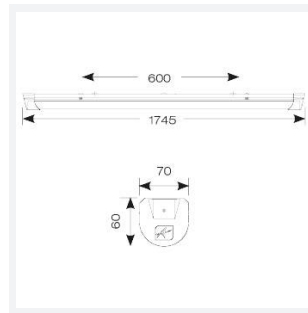

PRODUCT FEATURES

- High performance, multi-wattage LED CCT batten suitable for industrial and multi-purpose applications
- High efficiency up to 140 lm/W
- Excellent light uniformity through high transmittance polycarbonate diffuser
- Innovative spring clip gear tray release aids fast and easy installation
- Selectable CCT between 3000K, 4000K and 5700K
- Power selectable; offering high and low output option in each length
- Instant light output with unlimited switching
- Self-test, lithium emergency option

GENERAL INFORMATION	
Wattage	32W - 56W
Lumens Delivered	4400lm - 7800lm (4000K)
Lm/W	140lm/W
Beam Angle	105/140
CRI	80
CCT	3000/4000/5700K
Input	220/240V
Operating Temp	-10°C - 40°C
SDCM	6
UGR	30
Product Weight without Packaging	1.924 kg

TECHNICAL INFORMATION	
Light Source	LED
Colour / Finish	White
IP Rating	IP20
Class Protection	1
Internal / External	Internal
Surface / Recessed / Suspended	Ceiling, Suspended
Lumen Depreciation	L80 54,000h
Warranty (Years)	5
CE Mark	Yes
Height	70 mm