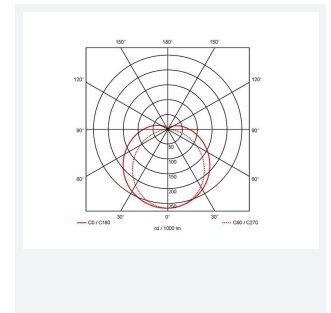

PRODUCT FEATURES

- High performance, multi-wattage LED CCT batten suitable for industrial and multi-purpose applications
- High efficiency up to 140 lm/W
- Excellent light uniformity through high transmittance polycarbonate diffuser
- Innovative spring clip gear tray release aids fast and easy installation
- Selectable CCT between 3000K, 4000K and 5700K
- Power selectable; offering high and low output option in each length
- Instant light output with unlimited switching
- Self-test, lithium emergency option

GENERAL INFORMATION	
Wattage	32W - 56W
Lumens Delivered	4400lm - 7800lm (4000K)
Lm/W	140lm/W
Beam Angle	105/140
CRI	80
CCT	3000/4000/5700K
Input	220/240V
Operating Temp	-10°C - 40°C
SDCM	6
UGR	30
Product Weight without Packaging	1.924 kg

TECHNICAL INFORMATION	
Light Source	LED
Colour / Finish	White
IP Rating	IP20
Class Protection	1
Internal / External	Internal
Surface / Recessed / Suspended	Ceiling, Suspended
Lumen Depreciation	L80 54,000h
Warranty (Years)	5
CE Mark	Yes
Height	70 mm