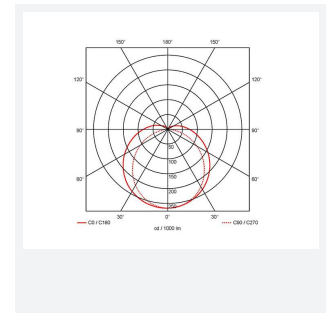

PRODUCT FEATURES

- High performance, multi-wattage LED CCT batten suitable for industrial and multi-purpose applications
- High efficiency up to 140 lm/W
- Excellent light uniformity through high transmittance polycarbonate diffuser
- Innovative spring clip gear tray release aids fast and easy installation
- Selectable CCT between 3000K, 4000K and 5700K
- Power selectable; offering high and low output option in each length
- Instant light output with unlimited switching
- Self-test, lithium emergency option

GENERAL INFORMATION

Wattage	32W - 56W
Lumens Delivered	4400lm - 7800lm (4000K)
Lm/W	140lm/W
Beam Angle	105/140
CRI	80
CCT	3000/4000/5700K
Input	220-240V
Operating Temp	-10°C - 40°C
SDCM	6
UGR	30
Product Weight without Packaging	1.924 kg

TECHNICAL INFORMATION

Light Source	LED
Colour / Finish	White
IP Rating	IP20
Class Protection	1
Internal / External	Internal
Surface / Recessed / Suspended	Ceiling, Suspended
Lumen Depreciation	L80 54,000h
Warranty (Years)	5
CE Mark	Yes
Height	70 mm