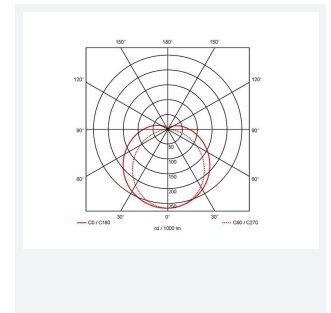

Topline EVO

Topline EVO CCT Multi Wattage 1800mm DALI
Code: ATLEVO6/DD3/SM3

Category	Battens and Weatherproofs
Application	Ancillary, Commercial, Education, Healthcare, Industrial, Retail
Specification	Performance

PRODUCT FEATURES

- High performance, multi-wattage LED CCT batten suitable for industrial and multi-purpose applications
- High efficiency up to 140 lm/W
- Excellent light uniformity through high transmittance polycarbonate diffuser
- Innovative spring clip gear tray release aids fast and easy installation
- Selectable CCT between 3000K, 4000K and 5700K
- Power selectable; offering high and low output option in each length
- Instant light output with unlimited switching
- Self-test, lithium emergency option

GENERAL INFORMATION

Wattage	32W - 56W
Lumens Delivered	4400lm - 7800lm (4000K)
Lm/W	140lm/W
Beam Angle	105/140
CRI	80
CCT	3000/4000/5700K
Input	220/240V
Operating Temp	5°C - 40°C
SDCM	6
UGR	30
Product Weight without Packaging	1.924 kg

TECHNICAL INFORMATION

Light Source	LED
Colour / Finish	White
IP Rating	IP20
Class Protection	1
Internal / External	Internal
Surface / Recessed / Suspended	Ceiling, Suspended
Lumen Depreciation	L80 54,000h
Warranty (Years)	5
CE Mark	Yes
Height	70 mm