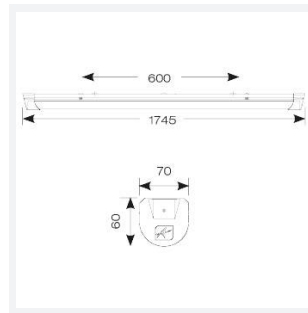

PRODUCT FEATURES

- High performance, multi-wattage LED CCT batten suitable for industrial and multi-purpose applications
- High efficiency up to 140 lm/W
- Excellent light uniformity through high transmittance polycarbonate diffuser
- Innovative spring clip gear tray release aids fast and easy installation
- Selectable CCT between 3000K, 4000K and 5700K
- Power selectable; offering high and low output option in each length
- Instant light output with unlimited switching
- Self-test, lithium emergency option

GENERAL INFORMATION

Wattage	32W - 56W
Lumens Delivered	4400lm - 7800lm (4000K)
Lm/W	140lm/W
Beam Angle	105/140
CRI	80
CCT	3000/4000/5700K
Input	220/240V
Operating Temp	5°C - 40°C
SDCM	6
UGR	30
Product Weight without Packaging	1.924 kg

TECHNICAL INFORMATION

Light Source	LED
Colour / Finish	White
IP Rating	IP20
Class Protection	1
Internal / External	Internal
Surface / Recessed / Suspended	Ceiling, Suspended
Lumen Depreciation	L80 54,000h
Warranty (Years)	5
CE Mark	Yes
Height	70 mm