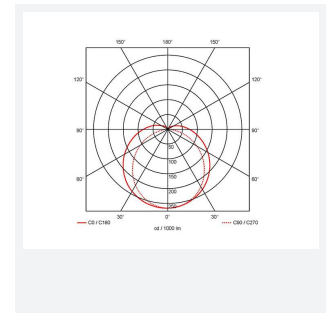

Topline EVO

Topline EVO CCT Multi Wattage 1800mm DALI
Code: ATLEVO6/DD3/SM3

Category	Battens and Weatherproofs
Application	Ancillary, Commercial, Education, Healthcare, Industrial, Retail
Specification	Performance

PRODUCT FEATURES

- High performance, multi-wattage LED CCT batten suitable for industrial and multi-purpose applications
- High efficiency up to 140 lm/W
- Excellent light uniformity through high transmittance polycarbonate diffuser
- Innovative spring clip gear tray release aids fast and easy installation
- Selectable CCT between 3000K, 4000K and 5700K
- Power selectable; offering high and low output option in each length
- Instant light output with unlimited switching
- Self-test, lithium emergency option

GENERAL INFORMATION	
Wattage	32W - 56W
Lumens Delivered	4400lm - 7800lm (4000K)
Lm/W	140lm/W
Beam Angle	105/140
CRI	80
CCT	3000/4000/5700K
Input	220-240V
Operating Temp	5°C - 40°C
SDCM	6
UGR	30
Product Weight without Packaging	1.924 kg

TECHNICAL INFORMATION	
Light Source	LED
Colour / Finish	White
IP Rating	IP20
Class Protection	1
Internal / External	Internal
Surface / Recessed / Suspended	Ceiling, Suspended
Lumen Depreciation	L80 54,000h
Warranty (Years)	5
CE Mark	Yes
Height	70 mm