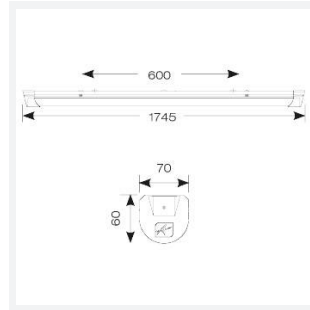

Topline EVO

Category	Battens and Weatherproofs
Application	Ancillary, Commercial, Education, Healthcare, Industrial, Retail
Specification	Performance

Code: ATLEVO6/DD3/DM3

- High performance, multi-wattage LED CCT batten suitable for industrial and multi-purpose applications
- High efficiency up to 140 lm/W
- Excellent light uniformity through high transmittance polycarbonate diffuser
- Innovative spring clip gear tray release aids fast and easy installation
- Selectable CCT between 3000K, 4000K and 5700K
- Power selectable; offering high and low output option in each length
- Instant light output with unlimited switching
- Self-test, lithium emergency option

GENERAL INFORMATION	
Wattage	32W - 56W
Lumens Delivered	4400lm - 7800lm (4000K)
Lm/W	140lm/W
Beam Angle	105/140
CRI	80
CCT	3000/4000/5700K
Input	220-240V
Operating Temp	5°C - 40°C
SDCM	6
UGR	30
Product Weight without Packaging	1.924 kg

TECHNICAL INFORMATION	
Light Source	LED
Colour / Finish	White
IP Rating	IP20
Class Protection	1
Internal / External	Internal
Surface / Recessed / Suspended	Ceiling, Suspended
Lumen Depreciation	L80 54,000h
Warranty (Years)	5
CE Mark	Yes
Height	70 mm