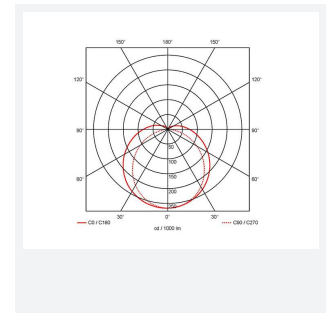

PRODUCT FEATURES

- High performance, multi-wattage LED CCT batten suitable for industrial and multi-purpose applications
- High efficiency up to 140 lm/W
- Excellent light uniformity through high transmittance polycarbonate diffuser
- Innovative spring clip gear tray release aids fast and easy installation
- Selectable CCT between 3000K, 4000K and 5700K
- Power selectable; offering high and low output option in each length
- Instant light output with unlimited switching
- Self-test, lithium emergency option

GENERAL INFORMATION	
Wattage	32W - 56W
Lumens Delivered	4400lm - 7800lm (4000K)
Lm/W	140lm/W
Beam Angle	105/140
CRI	80
CCT	3000/4000/5700K
Input	220/240V
Operating Temp	5°C - 40°C
SDCM	6
UGR	30
Product Weight without Packaging	1.924 kg

TECHNICAL INFORMATION	
Light Source	LED
Colour / Finish	White
IP Rating	IP20
Class Protection	1
Internal / External	Internal
Surface / Recessed / Suspended	Ceiling, Suspended
Lumen Depreciation	L80 54,000h
Warranty (Years)	5
CE Mark	Yes
Height	70 mm