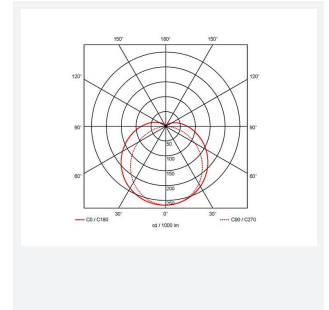

Topline EVO

Category	Battens and Weatherproofs
Application	Ancillary, Commercial, Education, Healthcare, Industrial, Retail
Specification	Performance

Code: ATLEVO6/DD3/DM3

- High performance, multi-wattage LED CCT batten suitable for industrial and multi-purpose applications
- High efficiency up to 140 lm/W
- Excellent light uniformity through high transmittance polycarbonate diffuser
- Innovative spring clip gear tray release aids fast and easy installation
- Selectable CCT between 3000K, 4000K and 5700K
- Power selectable; offering high and low output option in each length
- Instant light output with unlimited switching
- Self-test, lithium emergency option

GENERAL INFORMATION	
Wattage	32W - 56W
Lumens Delivered	4400lm - 7800lm (4000K)
Lm/W	140lm/W
Beam Angle	105/140
CRI	80
CCT	3000/4000/5700K
Input	220-240V
Operating Temp	5°C - 40°C
SDCM	6
UGR	30
Product Weight without Packaging	1.924 kg

TECHNICAL INFORMATION	
Light Source	LED
Colour / Finish	White
IP Rating	IP20
Class Protection	1
Internal / External	Internal
Surface / Recessed / Suspended	Ceiling, Suspended
Lumen Depreciation	L80 54,000h
Warranty (Years)	5
CE Mark	Yes
Height	70 mm