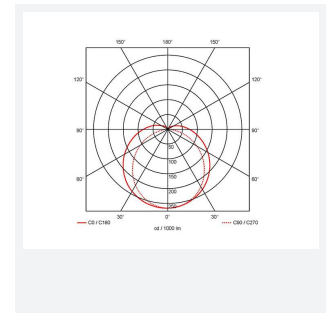

# Topline EVO

Topline EVO CCT Multi Wattage 1800mm Switch  
Code: ATLEVO6/DD1

Category	Battens and Weatherproofs
Application	Ancillary, Commercial, Education, Healthcare, Industrial, Retail
Specification	Performance

## PRODUCT FEATURES

- High performance, multi-wattage LED CCT batten suitable for industrial and multi-purpose applications
- High efficiency up to 140 lm/W
- Excellent light uniformity through high transmittance polycarbonate diffuser
- Innovative spring clip gear tray release aids fast and easy installation
- Selectable CCT between 3000K, 4000K and 5700K
- Power selectable; offering high and low output option in each length
- Instant light output with unlimited switching
- Self-test, lithium emergency option

GENERAL INFORMATION	
Wattage	32W - 56W
Lumens Delivered	4400lm - 7800lm (4000K)
Lm/W	140lm/W
Beam Angle	105/140
CRI	80
CCT	3000/4000/5700K
Input	220-240V
Operating Temp	-10°C - 40°C
SDCM	6
UGR	30
Product Weight without Packaging	1.924 kg

TECHNICAL INFORMATION	
Light Source	LED
Colour / Finish	White
IP Rating	IP20
Class Protection	1
Internal / External	Internal
Surface / Recessed / Suspended	Ceiling, Suspended
Lumen Depreciation	L80 54,000h
Warranty (Years)	5
CE Mark	Yes
Height	70 mm