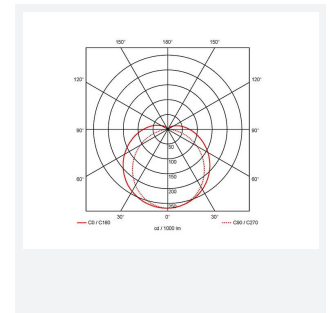

# Topline EVO

Topline EVO CCT Multi Wattage 1800mm Switch  
Code: ATLEVO6/DD1

Category	Battens and Weatherproofs
Application	Ancillary, Commercial, Education, Healthcare, Industrial, Retail
Specification	Performance

## PRODUCT FEATURES

- High performance, multi-wattage LED CCT batten suitable for industrial and multi-purpose applications
- High efficiency up to 140 lm/W
- Excellent light uniformity through high transmittance polycarbonate diffuser
- Innovative spring clip gear tray release aids fast and easy installation
- Selectable CCT between 3000K, 4000K and 5700K
- Power selectable; offering high and low output option in each length
- Instant light output with unlimited switching
- Self-test, lithium emergency option

GENERAL INFORMATION	
Wattage	32W - 56W
Lumens Delivered	4400lm - 7800lm (4000K)
Lm/W	140lm/W
Beam Angle	105/140
CRI	80
CCT	3000/4000/5700K
Input	220/240V
Operating Temp	-10°C - 40°C
SDCM	6
UGR	30
Product Weight without Packaging	1.924 kg

TECHNICAL INFORMATION	
Light Source	LED
Colour / Finish	White
IP Rating	IP20
Class Protection	1
Internal / External	Internal
Surface / Recessed / Suspended	Ceiling, Suspended
Lumen Depreciation	L80 54,000h
Warranty (Years)	5
CE Mark	Yes
Height	70 mm