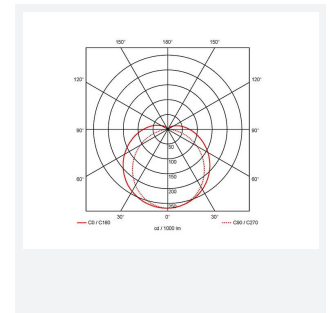

Topline EVO

Topline EVO CCT Multi Wattage 1800mm Switch
Code: ATLEVO6/DD1/SM3

Category	Battens and Weatherproofs
Application	Ancillary, Commercial, Education, Healthcare, Industrial, Retail
Specification	Performance

PRODUCT FEATURES

- High performance, multi-wattage LED CCT batten suitable for industrial and multi-purpose applications
- High efficiency up to 140 lm/W
- Excellent light uniformity through high transmittance polycarbonate diffuser
- Innovative spring clip gear tray release aids fast and easy installation
- Selectable CCT between 3000K, 4000K and 5700K
- Power selectable; offering high and low output option in each length
- Instant light output with unlimited switching
- Self-test, lithium emergency option

GENERAL INFORMATION	
Wattage	32W - 56W
Lumens Delivered	4400lm - 7800lm (4000K)
Lm/W	140lm/W
Beam Angle	105/140
CRI	80
CCT	3000/4000/5700K
Input	220-240V
Operating Temp	5°C - 40°C
SDCM	6
UGR	30
Product Weight without Packaging	1.924 kg

TECHNICAL INFORMATION	
Light Source	LED
Colour / Finish	White
IP Rating	IP20
Class Protection	1
Internal / External	Internal
Surface / Recessed / Suspended	Ceiling, Suspended
Lumen Depreciation	L80 54,000h
Warranty (Years)	5
CE Mark	Yes
Height	70 mm