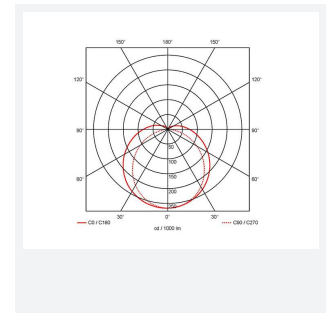

# Topline EVO

Topline EVO CCT Multi Wattage 1800mm Switch  
Code: ATLEVO6/DD1/SM3

Category	Battens and Weatherproofs
Application	Ancillary, Commercial, Education, Healthcare, Industrial, Retail
Specification	Performance

## PRODUCT FEATURES

- High performance, multi-wattage LED CCT batten suitable for industrial and multi-purpose applications
- High efficiency up to 140 lm/W
- Excellent light uniformity through high transmittance polycarbonate diffuser
- Innovative spring clip gear tray release aids fast and easy installation
- Selectable CCT between 3000K, 4000K and 5700K
- Power selectable; offering high and low output option in each length
- Instant light output with unlimited switching
- Self-test, lithium emergency option

GENERAL INFORMATION	
Wattage	32W - 56W
Lumens Delivered	4400lm - 7800lm (4000K)
Lm/W	140lm/W
Beam Angle	105/140
CRI	80
CCT	3000/4000/5700K
Input	220/240V
Operating Temp	5°C - 40°C
SDCM	6
UGR	30
Product Weight without Packaging	1.924 kg

TECHNICAL INFORMATION	
Light Source	LED
Colour / Finish	White
IP Rating	IP20
Class Protection	1
Internal / External	Internal
Surface / Recessed / Suspended	Ceiling, Suspended
Lumen Depreciation	L80 54,000h
Warranty (Years)	5
CE Mark	Yes
Height	70 mm