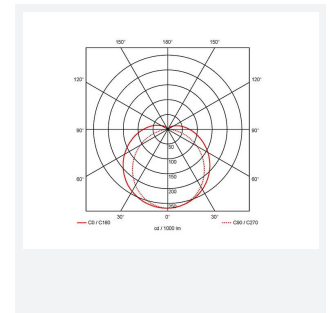

Topline EVO

Topline EVO CCT Multi Wattage 1800mm Switch
Code: ATLEVO6/DD1/DM3

Category	Battens and Weatherproofs
Application	Ancillary, Commercial, Education, Healthcare, Industrial, Retail
Specification	Performance

PRODUCT FEATURES

- High performance, multi-wattage LED CCT batten suitable for industrial and multi-purpose applications
- High efficiency up to 140 lm/W
- Excellent light uniformity through high transmittance polycarbonate diffuser
- Innovative spring clip gear tray release aids fast and easy installation
- Selectable CCT between 3000K, 4000K and 5700K
- Power selectable; offering high and low output option in each length
- Instant light output with unlimited switching
- Self-test, lithium emergency option

GENERAL INFORMATION

Wattage	32W - 56W
Lumens Delivered	4400lm - 7800lm (4000K)
Lm/W	140lm/W
Beam Angle	105/140
CRI	80
CCT	3000/4000/5700K
Input	220/240V
Operating Temp	5°C - 40°C
SDCM	6
UGR	30

TECHNICAL INFORMATION

Light Source	LED
Colour / Finish	White
IP Rating	IP20
Class Protection	1
Internal / External	Internal
Surface / Recessed / Suspended	Ceiling, Suspended
Lumen Depreciation	L80 54,000h
Warranty (Years)	5
CE Mark	Yes
Height	70 mm