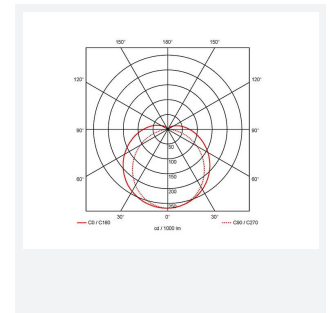

Topline EVO

Topline EVO CCT Multi Wattage 1800mm Corridor
Code: ATLEVO6/CF

Category	Battens and Weatherproofs
Application	Ancillary, Commercial, Education, Healthcare, Industrial, Retail
Specification	Performance

PRODUCT FEATURES

- High performance, multi-wattage LED CCT batten suitable for industrial and multi-purpose applications
- High efficiency up to 140 lm/W
- Excellent light uniformity through high transmittance polycarbonate diffuser
- Innovative spring clip gear tray release aids fast and easy installation
- Selectable CCT between 3000K, 4000K and 5700K
- Power selectable; offering high and low output option in each length
- Instant light output with unlimited switching
- Self-test, lithium emergency option

GENERAL INFORMATION	
Wattage	56W
Lumens Delivered	4400lm - 7800lm (4000K)
Lm/W	140lm/W
Beam Angle	105/140
CRI	80
CCT	3000/4000/5700K
Input	220-240V
Operating Temp	-10°C - 40°C
SDCM	6
UGR	30
Product Weight without Packaging	1.924 kg

TECHNICAL INFORMATION	
Light Source	LED
Colour / Finish	White
IP Rating	IP20
Class Protection	1
Internal / External	Internal
Surface / Recessed / Suspended	Ceiling, Suspended
Lumen Depreciation	L80 54,000h
Warranty (Years)	5
CE Mark	Yes
Height	70 mm