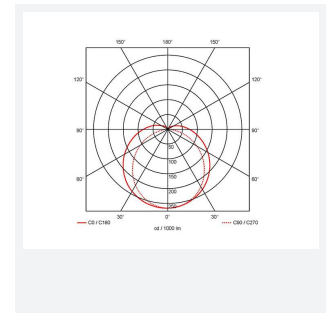

# Topline EVO

Topline EVO CCT Multi Wattage 1800mm Corridor  
Code: ATLEVO6/CF

Category	Battens and Weatherproofs
Application	Ancillary, Commercial, Education, Healthcare, Industrial, Retail
Specification	Performance

## PRODUCT FEATURES

- High performance, multi-wattage LED CCT batten suitable for industrial and multi-purpose applications
- High efficiency up to 140 lm/W
- Excellent light uniformity through high transmittance polycarbonate diffuser
- Innovative spring clip gear tray release aids fast and easy installation
- Selectable CCT between 3000K, 4000K and 5700K
- Power selectable; offering high and low output option in each length
- Instant light output with unlimited switching
- Self-test, lithium emergency option

GENERAL INFORMATION	
Wattage	32W - 56W
Lumens Delivered	4400lm - 7800lm (4000K)
Lm/W	140lm/W
Beam Angle	105/140
CRI	80
CCT	3000/4000/5700K
Input	220-240V
Operating Temp	-10°C - 40°C
SDCM	6
UGR	30
Product Weight without Packaging	1.924 kg

TECHNICAL INFORMATION	
Light Source	LED
Colour / Finish	White
IP Rating	IP20
Class Protection	1
Internal / External	Internal
Surface / Recessed / Suspended	Ceiling, Suspended
Lumen Depreciation	L80 54,000h
Warranty (Years)	5
CE Mark	Yes
Height	70 mm