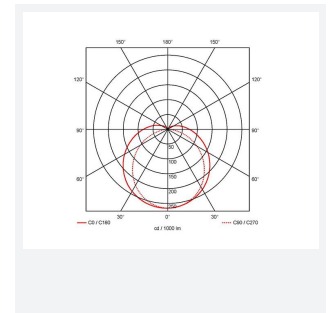

Topline EVO

Topline EVO CCT Multi Wattage 1800mm Corridor
Code: ATLEVO6/CF

Category	Battens and Weatherproofs
Application	Ancillary, Commercial, Education, Healthcare, Industrial, Retail
Specification	Performance

PRODUCT FEATURES

- High performance, multi-wattage LED CCT batten suitable for industrial and multi-purpose applications
- High efficiency up to 140 lm/W
- Excellent light uniformity through high transmittance polycarbonate diffuser
- Innovative spring clip gear tray release aids fast and easy installation
- Selectable CCT between 3000K, 4000K and 5700K
- Power selectable; offering high and low output option in each length
- Instant light output with unlimited switching
- Self-test, lithium emergency option

GENERAL INFORMATION

Wattage	32W - 56W
Lumens Delivered	4400lm - 7800lm (4000K)
Lm/W	140lm/W
Beam Angle	105/140
CRI	80
CCT	3000/4000/5700K
Input	220/240V
Operating Temp	-10°C - 40°C
SDCM	6
UGR	30
Product Weight without Packaging	1.924 kg

TECHNICAL INFORMATION

Light Source	LED
Colour / Finish	White
IP Rating	IP20
Class Protection	1
Internal / External	Internal
Surface / Recessed / Suspended	Ceiling, Suspended
Lumen Depreciation	L80 54,000h
Warranty (Years)	5
CE Mark	Yes
Height	70 mm