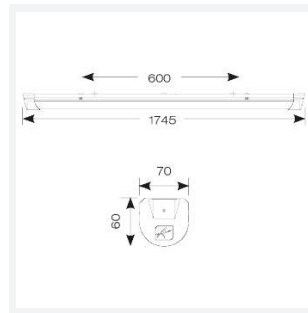

Topline EVO

Topline EVO CCT Multi Wattage 1800mm Corridor
Code: ATLEVO6/CF

Category	Battens and Weatherproofs
Application	Ancillary, Commercial, Education, Healthcare, Industrial, Retail
Specification	Performance

GENERAL INFORMATION

Wattage	32W - 56W
Lumens Delivered	4400lm - 7800lm (4000K)
Lm/W	140lm/W
Beam Angle	105/140
CRI	80
CCT	3000/4000/5700K
Input	220/240V
Operating Temp	-10°C - 40°C
SDCM	6
UGR	30
Product Weight without Packaging	1.924 kg

TECHNICAL INFORMATION

Light Source	LED
Colour / Finish	White
IP Rating	IP20
Class Protection	1
Internal / External	Internal
Surface / Recessed / Suspended	Ceiling, Suspended
Lumen Depreciation	L80 54,000h
Warranty (Years)	5
CE Mark	Yes
Height	70 mm