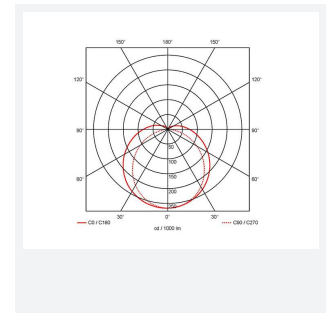

Topline EVO

Topline EVO CCT Multi Wattage 1800mm Corridor
Code: ATLEVO6/CF/SM3

Category	Battens and Weatherproofs
Application	Ancillary, Commercial, Education, Healthcare, Industrial, Retail
Specification	Performance

PRODUCT FEATURES

- High performance, multi-wattage LED CCT batten suitable for industrial and multi-purpose applications
- High efficiency up to 140 lm/W
- Excellent light uniformity through high transmittance polycarbonate diffuser
- Innovative spring clip gear tray release aids fast and easy installation
- Selectable CCT between 3000K, 4000K and 5700K
- Power selectable; offering high and low output option in each length
- Instant light output with unlimited switching
- Self-test, lithium emergency option

GENERAL INFORMATION

Wattage	32W - 56W
Lumens Delivered	4400lm - 7800lm (4000K)
Lm/W	140lm/W
Beam Angle	105/140
CRI	80
CCT	3000/4000/5700K
Input	220/240V
Operating Temp	5°C - 40°C
SDCM	6
UGR	30
Product Weight without Packaging	2.451 kg

TECHNICAL INFORMATION

Light Source	LED
Colour / Finish	White
IP Rating	IP20
Class Protection	1
Internal / External	Internal
Surface / Recessed / Suspended	Ceiling, Suspended
Lumen Depreciation	L80 54,000h
Warranty (Years)	5
CE Mark	Yes
Height	70 mm