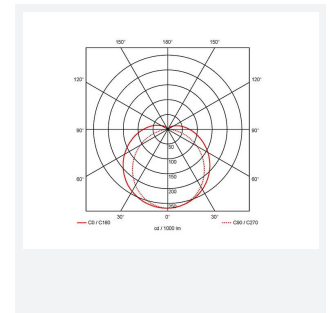

Topline EVO

Topline EVO CCT Multi Wattage 1800mm Corridor
Code: ATLEVO6/CF/SM3

Category	Battens and Weatherproofs
Application	Ancillary, Commercial, Education, Healthcare, Industrial, Retail
Specification	Performance

PRODUCT FEATURES

- High performance, multi-wattage LED CCT batten suitable for industrial and multi-purpose applications
- High efficiency up to 140 lm/W
- Excellent light uniformity through high transmittance polycarbonate diffuser
- Innovative spring clip gear tray release aids fast and easy installation
- Selectable CCT between 3000K, 4000K and 5700K
- Power selectable; offering high and low output option in each length
- Instant light output with unlimited switching
- Self-test, lithium emergency option

GENERAL INFORMATION	
Wattage	56W
Lumens Delivered	4400lm - 7800lm (4000K)
Lm/W	140lm/W
Beam Angle	105/140
CRI	80
CCT	3000/4000/5700K
Input	220-240V
Operating Temp	5°C - 40°C
SDCM	6
UGR	30
Product Weight without Packaging	2.451 kg

TECHNICAL INFORMATION	
Light Source	LED
Colour / Finish	White
IP Rating	IP20
Class Protection	1
Internal / External	Internal
Surface / Recessed / Suspended	Ceiling, Suspended
Lumen Depreciation	L80 54,000h
Warranty (Years)	5
CE Mark	Yes
Height	70 mm