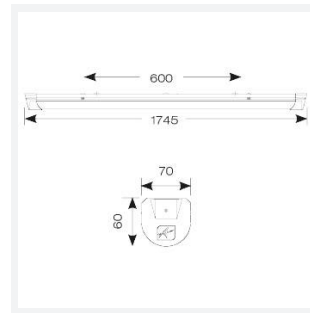

# Topline EVO

Topline EVO CCT Multi Wattage 1800mm Corridor  
Code: ATLEVO6/CF/SM3

Category	Battens and Weatherproofs
Application	Ancillary, Commercial, Education, Healthcare, Industrial, Retail
Specification	Performance

GENERAL INFORMATION	
Wattage	32W - 56W
Lumens Delivered	4400lm - 7800lm (4000K)
Lm/W	140lm/W
Beam Angle	105/140
CRI	80
CCT	3000/4000/5700K
Input	220-240V
Operating Temp	5°C - 40°C
SDCM	6
UGR	30
Product Weight without Packaging	2.451 kg

TECHNICAL INFORMATION	
Light Source	LED
Colour / Finish	White
IP Rating	IP20
Class Protection	1
Internal / External	Internal
Surface / Recessed / Suspended	Ceiling, Suspended
Lumen Depreciation	L80 54,000h
Warranty (Years)	5
CE Mark	Yes
Height	70 mm