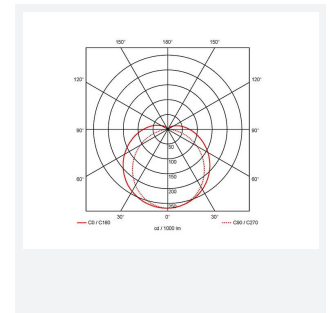

# Topline EVO

Topline EVO CCT Multi Wattage 1800mm Corridor  
Code: ATLEVO6/CF/SM3

Category	Battens and Weatherproofs
Application	Ancillary, Commercial, Education, Healthcare, Industrial, Retail
Specification	Performance

## PRODUCT FEATURES

- High performance, multi-wattage LED CCT batten suitable for industrial and multi-purpose applications
- High efficiency up to 140 lm/W
- Excellent light uniformity through high transmittance polycarbonate diffuser
- Innovative spring clip gear tray release aids fast and easy installation
- Selectable CCT between 3000K, 4000K and 5700K
- Power selectable; offering high and low output option in each length
- Instant light output with unlimited switching
- Self-test, lithium emergency option

GENERAL INFORMATION	
Wattage	32W - 56W
Lumens Delivered	4400lm - 7800lm (4000K)
Lm/W	140lm/W
Beam Angle	105/140
CRI	80
CCT	3000/4000/5700K
Input	220-240V
Operating Temp	5°C - 40°C
SDCM	6
UGR	30
Product Weight without Packaging	2.451 kg

TECHNICAL INFORMATION	
Light Source	LED
Colour / Finish	White
IP Rating	IP20
Class Protection	1
Internal / External	Internal
Surface / Recessed / Suspended	Ceiling, Suspended
Lumen Depreciation	L80 54,000h
Warranty (Years)	5
CE Mark	Yes
Height	70 mm