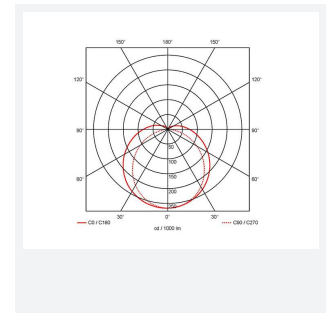

# Topline EVO

Topline EVO CCT Multi Wattage 1800mm Corridor  
Code: ATLEVO6/CF/DM3

Category	Battens and Weatherproofs
Application	Ancillary, Commercial, Education, Healthcare, Industrial, Retail
Specification	Performance

## PRODUCT FEATURES

- High performance, multi-wattage LED CCT batten suitable for industrial and multi-purpose applications
- High efficiency up to 140 lm/W
- Excellent light uniformity through high transmittance polycarbonate diffuser
- Innovative spring clip gear tray release aids fast and easy installation
- Selectable CCT between 3000K, 4000K and 5700K
- Power selectable; offering high and low output option in each length
- Instant light output with unlimited switching
- Self-test, lithium emergency option

GENERAL INFORMATION	
Wattage	32W - 56W
Lumens Delivered	4400lm - 7800lm (4000K)
Lm/W	140lm/W
Beam Angle	105/140
CRI	80
CCT	3000/4000/5700K
Input	220/240V
Operating Temp	5°C - 40°C
SDCM	6
UGR	30

TECHNICAL INFORMATION	
Light Source	LED
Colour / Finish	White
IP Rating	IP20
Class Protection	1
Internal / External	Internal
Surface / Recessed / Suspended	Ceiling, Suspended
Lumen Depreciation	L80 54,000h
Warranty (Years)	5
CE Mark	Yes
Height	70 mm