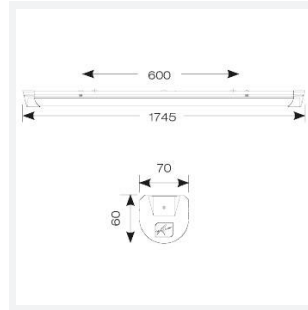

Topline EVO

Category	Battens and Weatherproofs
Application	Ancillary, Commercial, Education, Healthcare, Industrial, Retail
Specification	Performance

Code: ATLEVO6/CF/DM3

- High performance, multi-wattage LED CCT batten suitable for industrial and multi-purpose applications
- High efficiency up to 140 lm/W
- Excellent light uniformity through high transmittance polycarbonate diffuser
- Innovative spring clip gear tray release aids fast and easy installation
- Selectable CCT between 3000K, 4000K and 5700K
- Power selectable; offering high and low output option in each length
- Instant light output with unlimited switching
- Self-test, lithium emergency option

GENERAL INFORMATION	
Wattage	32W - 56W
Lumens Delivered	4400lm - 7800lm (4000K)
Lm/W	140lm/W
Beam Angle	105/140
CRI	80
CCT	3000/4000/5700K
Input	220-240V
Operating Temp	5°C - 40°C
SDCM	6
UGR	30

TECHNICAL INFORMATION	
Light Source	LED
Colour / Finish	White
IP Rating	IP20
Class Protection	1
Internal / External	Internal
Surface / Recessed / Suspended	Ceiling, Suspended
Lumen Depreciation	L80 54,000h
Warranty (Years)	5
CE Mark	Yes
Height	70 mm