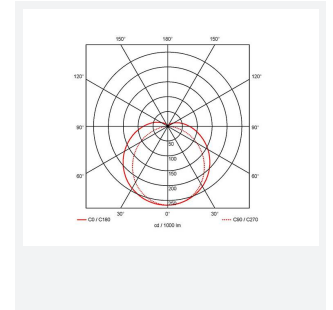

Topline EVO

Category	Battens and Weatherproofs
Application	Ancillary, Commercial, Education, Healthcare, Industrial, Retail
Specification	Performance

Code: ATLEVO6/CF/DM3

- High performance, multi-wattage LED CCT batten suitable for industrial and multi-purpose applications
- High efficiency up to 140 lm/W
- Excellent light uniformity through high transmittance polycarbonate diffuser
- Innovative spring clip gear tray release aids fast and easy installation
- Selectable CCT between 3000K, 4000K and 5700K
- Power selectable; offering high and low output option in each length
- Instant light output with unlimited switching
- Self-test, lithium emergency option

GENERAL INFORMATION	
Wattage	32W - 56W
Lumens Delivered	4400lm - 7800lm (4000K)
Lm/W	140lm/W
Beam Angle	105/140
CRI	80
CCT	3000/4000/5700K
Input	220-240V
Operating Temp	5°C - 40°C
SDCM	6
UGR	30

TECHNICAL INFORMATION	
Light Source	LED
Colour / Finish	White
IP Rating	IP20
Class Protection	1
Internal / External	Internal
Surface / Recessed / Suspended	Ceiling, Suspended
Lumen Depreciation	L80 54,000h
Warranty (Years)	5
CE Mark	Yes
Height	70 mm