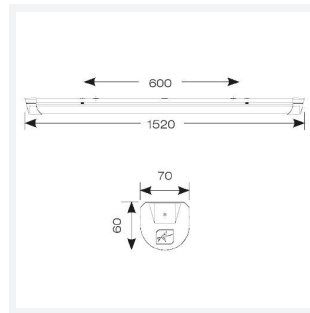

PRODUCT FEATURES

- High performance, multi-wattage LED CCT batten suitable for industrial and multi-purpose applications
- High efficiency up to 140 lm/W
- Excellent light uniformity through high transmittance polycarbonate diffuser
- Innovative spring clip gear tray release aids fast and easy installation
- Selectable CCT between 3000K, 4000K and 5700K
- Power selectable; offering high and low output option in each length
- Instant light output with unlimited switching
- Self-test, lithium emergency option

GENERAL INFORMATION	
Wattage	24W - 43W
Lumens Delivered	3300lm - 6000lm (4000K)
Lm/W	140lm/W
Beam Angle	105/140
CRI	80
CCT	3000/4000/5700K
Input	220-240V
Operating Temp	-10°C - 40°C
SDCM	6
UGR	25
Product Weight without Packaging	1.724 kg

TECHNICAL INFORMATION	
Light Source	LED
Colour / Finish	White
IP Rating	IP20
Class Protection	1
Internal / External	Internal
Surface / Recessed / Suspended	Ceiling, Suspended
Lumen Depreciation	L80 54,000h
Warranty (Years)	5
CE Mark	Yes
Height	69.5 mm