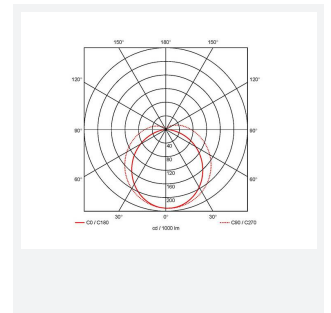

Topline EVO

Topline EVO CCT Multi Wattage 1500mm
Code: ATLEVO5

Category	Battens and Weatherproofs
Application	Ancillary, Commercial, Education, Healthcare, Industrial, Retail
Specification	Performance

PRODUCT FEATURES

- High performance, multi-wattage LED CCT batten suitable for industrial and multi-purpose applications
- High efficiency up to 140 lm/W
- Excellent light uniformity through high transmittance polycarbonate diffuser
- Innovative spring clip gear tray release aids fast and easy installation
- Selectable CCT between 3000K, 4000K and 5700K
- Power selectable; offering high and low output option in each length
- Instant light output with unlimited switching
- Self-test, lithium emergency option

GENERAL INFORMATION	
Wattage	24W - 43W
Lumens Delivered	3300lm - 6000lm (4000K)
Lm/W	140lm/W
Beam Angle	105/140
CRI	80
CCT	3000/4000/5700K
Input	220-240V
Operating Temp	-10°C - 40°C
SDCM	6
UGR	25
Product Weight without Packaging	1.724 kg

TECHNICAL INFORMATION	
Light Source	LED
Colour / Finish	White
IP Rating	IP20
Class Protection	1
Internal / External	Internal
Surface / Recessed / Suspended	Ceiling, Suspended
Lumen Depreciation	L80 54,000h
Warranty (Years)	5
CE Mark	Yes
Height	69.5 mm