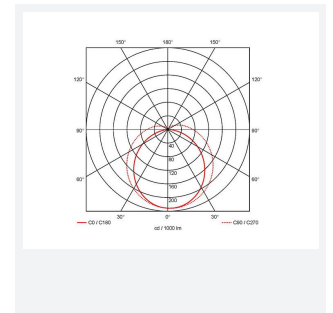

Topline EVO

Topline EVO CCT Multi Wattage 1500mm
Code: ATLEVO5

Category	Battens and Weatherproofs
Application	Ancillary, Commercial, Education, Healthcare, Industrial, Retail
Specification	Performance

PRODUCT FEATURES

- High performance, multi-wattage LED CCT batten suitable for industrial and multi-purpose applications
- High efficiency up to 140 lm/W
- Excellent light uniformity through high transmittance polycarbonate diffuser
- Innovative spring clip gear tray release aids fast and easy installation
- Selectable CCT between 3000K, 4000K and 5700K
- Power selectable; offering high and low output option in each length
- Instant light output with unlimited switching
- Self-test, lithium emergency option

GENERAL INFORMATION	
Wattage	24W - 43W
Lumens Delivered	3300lm - 6000lm (4000K)
Lm/W	140lm/W
Beam Angle	105/140
CRI	80
CCT	3000/4000/5700K
Input	220/240V
Operating Temp	-10°C - 40°C
SDCM	6
UGR	25
Product Weight without Packaging	1.724 kg

TECHNICAL INFORMATION	
Light Source	LED
Colour / Finish	White
IP Rating	IP20
Class Protection	1
Internal / External	Internal
Surface / Recessed / Suspended	Ceiling, Suspended
Lumen Depreciation	L80 54,000h
Warranty (Years)	5
CE Mark	Yes
Height	69.5 mm