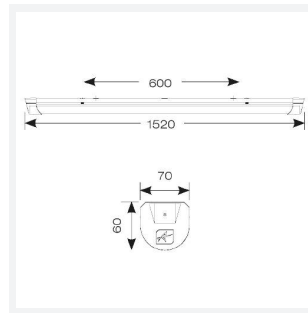

PRODUCT FEATURES

- High performance, multi-wattage LED CCT batten suitable for industrial and multi-purpose applications
- High efficiency up to 140 lm/W
- Excellent light uniformity through high transmittance polycarbonate diffuser
- Innovative spring clip gear tray release aids fast and easy installation
- Selectable CCT between 3000K, 4000K and 5700K
- Power selectable; offering high and low output option in each length
- Instant light output with unlimited switching
- Self-test, lithium emergency option

GENERAL INFORMATION	
Wattage	24W - 43W
Lumens Delivered	3300lm - 6000lm (4000K)
Lm/W	140lm/W
Beam Angle	105/140
CRI	80
CCT	3000/4000/5700K
Input	220/240V
Operating Temp	-10°C - 40°C
SDCM	6
UGR	25
Product Weight without Packaging	1.724 kg

TECHNICAL INFORMATION	
Light Source	LED
Colour / Finish	White
IP Rating	IP20
Class Protection	1
Internal / External	Internal
Surface / Recessed / Suspended	Ceiling, Suspended
Lumen Depreciation	L80 54,000h
Warranty (Years)	5
CE Mark	Yes
Height	69.5 mm