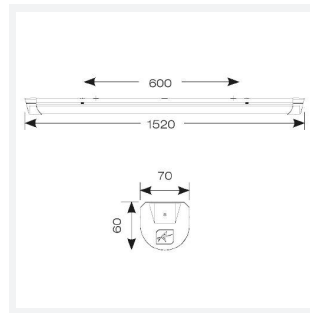

Topline EVO

Topline EVO CCT Multi Wattage 1500mm OCTO
Code: ATLEVO5/OCTO

Category	Battens and Weatherproofs
Application	Ancillary, Commercial, Education, Healthcare, Industrial, Retail
Specification	Performance

GENERAL INFORMATION	
Wattage	43W
Lumens Delivered	3300lm - 6000lm (4000K)
Lm/W	140lm/W
Beam Angle	105/140
CRI	80
CCT	3000/4000/5700K
Input	220-240V
Operating Temp	-10°C - 40°C
SDCM	6
UGR	25
Product Weight without Packaging	1.724 kg

TECHNICAL INFORMATION	
Light Source	LED
Colour / Finish	White
IP Rating	IP20
Class Protection	1
Internal / External	Internal
Surface / Recessed / Suspended	Ceiling, Suspended
Lumen Depreciation	L80 54,000h
Warranty (Years)	5
CE Mark	Yes
Height	70 mm