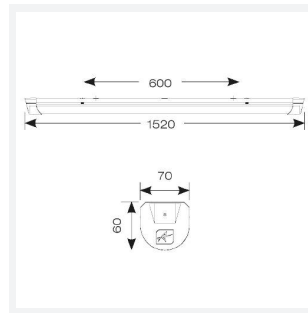

# Topline EVO

Topline EVO CCT Multi Wattage 1500mm OCTO  
Code: ATLEVO5/OCTO

Category	Battens and Weatherproofs
Application	Ancillary, Commercial, Education, Healthcare, Industrial, Retail
Specification	Performance

GENERAL INFORMATION	
Wattage	24W - 43W
Lumens Delivered	3300lm - 6000lm (4000K)
Lm/W	140lm/W
Beam Angle	105/140
CRI	80
CCT	3000/4000/5700K
Input	220-240V
Operating Temp	-10°C - 40°C
SDCM	6
UGR	25
Product Weight without Packaging	1.724 kg

TECHNICAL INFORMATION	
Light Source	LED
Colour / Finish	White
IP Rating	IP20
Class Protection	1
Internal / External	Internal
Surface / Recessed / Suspended	Ceiling, Suspended
Lumen Depreciation	L80 54,000h
Warranty (Years)	5
CE Mark	Yes
Height	70 mm