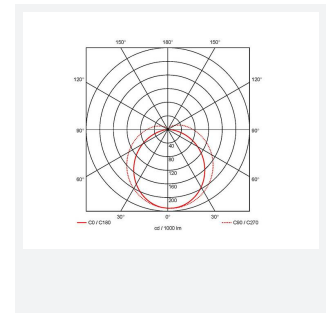

# Topline EVO

Topline EVO CCT Multi Wattage 1500mm OCTO  
Code: ATLEVO5/OCTO

Category	Battens and Weatherproofs
Application	Ancillary, Commercial, Education, Healthcare, Industrial, Retail
Specification	Performance

## PRODUCT FEATURES

- High performance, multi-wattage LED CCT batten suitable for industrial and multi-purpose applications
- High efficiency up to 140 lm/W
- Excellent light uniformity through high transmittance polycarbonate diffuser
- Innovative spring clip gear tray release aids fast and easy installation
- Selectable CCT between 3000K, 4000K and 5700K
- Power selectable; offering high and low output option in each length
- Instant light output with unlimited switching
- Self-test, lithium emergency option

GENERAL INFORMATION	
Wattage	24W - 43W
Lumens Delivered	3300lm - 6000lm (4000K)
Lm/W	140lm/W
Beam Angle	105/140
CRI	80
CCT	3000/4000/5700K
Input	220-240V
Operating Temp	-10°C - 40°C
SDCM	6
UGR	25
Product Weight without Packaging	1.724 kg

TECHNICAL INFORMATION	
Light Source	LED
Colour / Finish	White
IP Rating	IP20
Class Protection	1
Internal / External	Internal
Surface / Recessed / Suspended	Ceiling, Suspended
Lumen Depreciation	L80 54,000h
Warranty (Years)	5
CE Mark	Yes
Height	70 mm