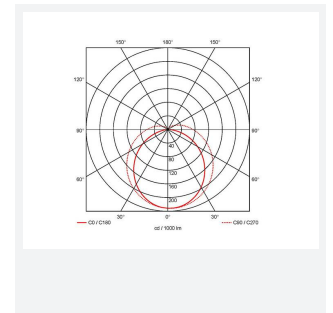

Topline EVO

Topline EVO CCT Multi Wattage 1500mm OCTO
Code: ATLEVO5/OCTO

| | |
|---------------|--|
| Category | Battens and Weatherproofs |
| Application | Ancillary, Commercial, Education, Healthcare, Industrial, Retail |
| Specification | Performance |

PRODUCT FEATURES

- High performance, multi-wattage LED CCT batten suitable for industrial and multi-purpose applications
- High efficiency up to 140 lm/W
- Excellent light uniformity through high transmittance polycarbonate diffuser
- Innovative spring clip gear tray release aids fast and easy installation
- Selectable CCT between 3000K, 4000K and 5700K
- Power selectable; offering high and low output option in each length
- Instant light output with unlimited switching
- Self-test, lithium emergency option

| GENERAL INFORMATION | |
|----------------------------------|-------------------------|
| Wattage | 24W - 43W |
| Lumens Delivered | 3300lm - 6000lm (4000K) |
| Lm/W | 140lm/W |
| Beam Angle | 105/140 |
| CRI | 80 |
| CCT | 3000/4000/5700K |
| Input | 220/240V |
| Operating Temp | -10°C - 40°C |
| SDCM | 6 |
| UGR | 25 |
| Product Weight without Packaging | 1.724 kg |

| TECHNICAL INFORMATION | |
|--------------------------------|--------------------|
| Light Source | LED |
| Colour / Finish | White |
| IP Rating | IP20 |
| Class Protection | 1 |
| Internal / External | Internal |
| Surface / Recessed / Suspended | Ceiling, Suspended |
| Lumen Depreciation | L80 54,000h |
| Warranty (Years) | 5 |
| CE Mark | Yes |
| Height | 70 mm |