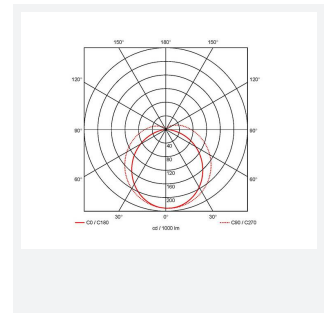

Topline EVO

Topline EVO CCT Multi Wattage 1500mm OCTO
Code: ATLEVO5/OCTO

Category	Battens and Weatherproofs
Application	Ancillary, Commercial, Education, Healthcare, Industrial, Retail
Specification	Performance

PRODUCT FEATURES

- High performance, multi-wattage LED CCT batten suitable for industrial and multi-purpose applications
- High efficiency up to 140 lm/W
- Excellent light uniformity through high transmittance polycarbonate diffuser
- Innovative spring clip gear tray release aids fast and easy installation
- Selectable CCT between 3000K, 4000K and 5700K
- Power selectable; offering high and low output option in each length
- Instant light output with unlimited switching
- Self-test, lithium emergency option

GENERAL INFORMATION	
Wattage	43W
Lumens Delivered	3300lm - 6000lm (4000K)
Lm/W	140lm/W
Beam Angle	105/140
CRI	80
CCT	3000/4000/5700K
Input	220-240V
Operating Temp	-10°C - 40°C
SDCM	6
UGR	25
Product Weight without Packaging	1.724 kg

TECHNICAL INFORMATION	
Light Source	LED
Colour / Finish	White
IP Rating	IP20
Class Protection	1
Internal / External	Internal
Surface / Recessed / Suspended	Ceiling, Suspended
Lumen Depreciation	L80 54,000h
Warranty (Years)	5
CE Mark	Yes
Height	70 mm