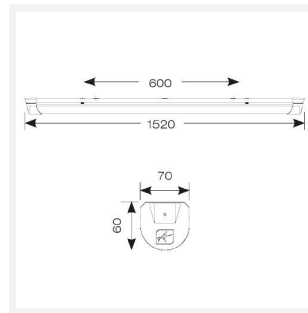

Topline EVO

Topline EVO CCT Multi Wattage 1500mm OCTO
Code: ATLEVO5/OCTO

| | |
|---------------|--|
| Category | Battens and Weatherproofs |
| Application | Ancillary, Commercial, Education, Healthcare, Industrial, Retail |
| Specification | Performance |

| GENERAL INFORMATION | |
|----------------------------------|-------------------------|
| Wattage | 24W - 43W |
| Lumens Delivered | 3300lm - 6000lm (4000K) |
| Lm/W | 140lm/W |
| Beam Angle | 105/140 |
| CRI | 80 |
| CCT | 3000/4000/5700K |
| Input | 220/240V |
| Operating Temp | -10°C - 40°C |
| SDCM | 6 |
| UGR | 25 |
| Product Weight without Packaging | 1.724 kg |

| TECHNICAL INFORMATION | |
|--------------------------------|--------------------|
| Light Source | LED |
| Colour / Finish | White |
| IP Rating | IP20 |
| Class Protection | 1 |
| Internal / External | Internal |
| Surface / Recessed / Suspended | Ceiling, Suspended |
| Lumen Depreciation | L80 54,000h |
| Warranty (Years) | 5 |
| CE Mark | Yes |
| Height | 70 mm |