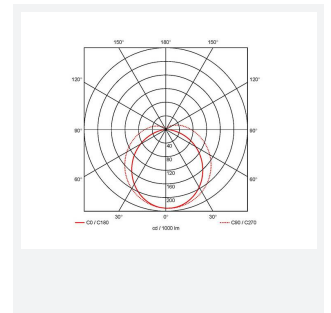

# Topline EVO

Topline EVO CCT Multi Wattage 1500mm OCTO  
Code: ATLEVO5/OCTO/SM3

Category	Battens and Weatherproofs
Application	Ancillary, Commercial, Education, Healthcare, Industrial, Retail
Specification	Performance

## PRODUCT FEATURES

- High performance, multi-wattage LED CCT batten suitable for industrial and multi-purpose applications
- High efficiency up to 140 lm/W
- Excellent light uniformity through high transmittance polycarbonate diffuser
- Innovative spring clip gear tray release aids fast and easy installation
- Selectable CCT between 3000K, 4000K and 5700K
- Power selectable; offering high and low output option in each length
- Instant light output with unlimited switching
- Self-test, lithium emergency option

GENERAL INFORMATION	
Wattage	24W - 43W
Lumens Delivered	3300lm - 6000lm (4000K)
Lm/W	140lm/W
Beam Angle	105/140
CRI	80
CCT	3000/4000/5700K
Input	220/240V
Operating Temp	5°C - 40°C
SDCM	6
UGR	25
Product Weight without Packaging	1.724 kg

TECHNICAL INFORMATION	
Light Source	LED
Colour / Finish	White
IP Rating	IP20
Class Protection	1
Internal / External	Internal
Surface / Recessed / Suspended	Ceiling, Suspended
Lumen Depreciation	L80 54,000h
Warranty (Years)	5
CE Mark	Yes
Height	70 mm