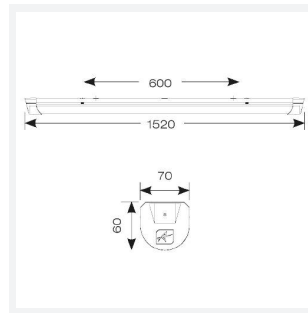

Topline EVO

Topline EVO CCT Multi Wattage 1500mm OCTO
Code: ATLEVO5/OCTO/SM3

Category	Battens and Weatherproofs
Application	Ancillary, Commercial, Education, Healthcare, Industrial, Retail
Specification	Performance

GENERAL INFORMATION	
Wattage	24W - 43W
Lumens Delivered	3300lm - 6000lm (4000K)
Lm/W	140lm/W
Beam Angle	105/140
CRI	80
CCT	3000/4000/5700K
Input	220-240V
Operating Temp	5°C - 40°C
SDCM	6
UGR	25
Product Weight without Packaging	1.724 kg

TECHNICAL INFORMATION	
Light Source	LED
Colour / Finish	White
IP Rating	IP20
Class Protection	1
Internal / External	Internal
Surface / Recessed / Suspended	Ceiling, Suspended
Lumen Depreciation	L80 54,000h
Warranty (Years)	5
CE Mark	Yes
Height	70 mm