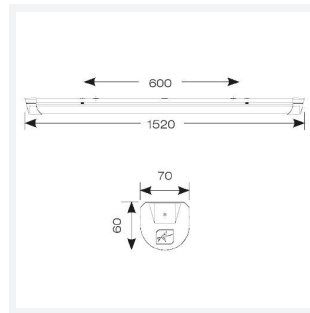

# Topline EVO

Topline EVO CCT Multi Wattage 1500mm OCTO  
Code: ATLEVO5/OCTO/SM3

Category	Battens and Weatherproofs
Application	Ancillary, Commercial, Education, Healthcare, Industrial, Retail
Specification	Performance

GENERAL INFORMATION	
Wattage	24W - 43W
Lumens Delivered	3300lm - 6000lm (4000K)
Lm/W	140lm/W
Beam Angle	105/140
CRI	80
CCT	3000/4000/5700K
Input	220/240V
Operating Temp	5°C - 40°C
SDCM	6
UGR	25
Product Weight without Packaging	1.724 kg

TECHNICAL INFORMATION	
Light Source	LED
Colour / Finish	White
IP Rating	IP20
Class Protection	1
Internal / External	Internal
Surface / Recessed / Suspended	Ceiling, Suspended
Lumen Depreciation	L80 54,000h
Warranty (Years)	5
CE Mark	Yes
Height	70 mm