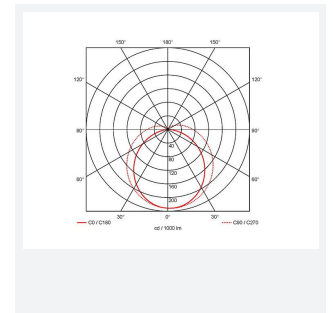

Topline EVO

Topline EVO CCT Multi Wattage 1500mm OCTO
Code: ATLEVO5/OCTO/SM3

Category	Battens and Weatherproofs
Application	Ancillary, Commercial, Education, Healthcare, Industrial, Retail
Specification	Performance

PRODUCT FEATURES

- High performance, multi-wattage LED CCT batten suitable for industrial and multi-purpose applications
- High efficiency up to 140 lm/W
- Excellent light uniformity through high transmittance polycarbonate diffuser
- Innovative spring clip gear tray release aids fast and easy installation
- Selectable CCT between 3000K, 4000K and 5700K
- Power selectable; offering high and low output option in each length
- Instant light output with unlimited switching
- Self-test, lithium emergency option

GENERAL INFORMATION	
Wattage	43W
Lumens Delivered	3300lm - 6000lm (4000K)
Lm/W	140lm/W
Beam Angle	105/140
CRI	80
CCT	3000/4000/5700K
Input	220-240V
Operating Temp	5°C - 40°C
SDCM	6
UGR	25
Product Weight without Packaging	1.724 kg

TECHNICAL INFORMATION	
Light Source	LED
Colour / Finish	White
IP Rating	IP20
Class Protection	1
Internal / External	Internal
Surface / Recessed / Suspended	Ceiling, Suspended
Lumen Depreciation	L80 54,000h
Warranty (Years)	5
CE Mark	Yes
Height	70 mm