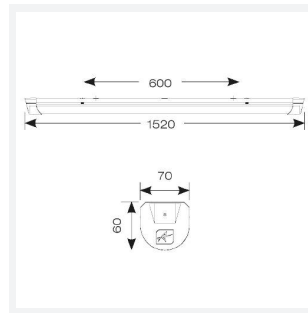

Topline EVO

Topline EVO CCT Multi Wattage 1500mm OCTO
Code: ATLEVO5/OCTO/SM3

Category	Battens and Weatherproofs
Application	Ancillary, Commercial, Education, Healthcare, Industrial, Retail
Specification	Performance

GENERAL INFORMATION	
Wattage	43W
Lumens Delivered	3300lm - 6000lm (4000K)
Lm/W	140lm/W
Beam Angle	105/140
CRI	80
CCT	3000/4000/5700K
Input	220-240V
Operating Temp	5°C - 40°C
SDCM	6
UGR	25
Product Weight without Packaging	1.724 kg

TECHNICAL INFORMATION	
Light Source	LED
Colour / Finish	White
IP Rating	IP20
Class Protection	1
Internal / External	Internal
Surface / Recessed / Suspended	Ceiling, Suspended
Lumen Depreciation	L80 54,000h
Warranty (Years)	5
CE Mark	Yes
Height	70 mm