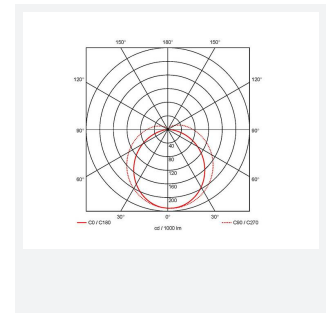

Topline EVO

Topline EVO CCT Multi Wattage 1500mm OCTO
Code: ATLEVO5/OCTO/SM3

Category	Battens and Weatherproofs
Application	Ancillary, Commercial, Education, Healthcare, Industrial, Retail
Specification	Performance

PRODUCT FEATURES

- High performance, multi-wattage LED CCT batten suitable for industrial and multi-purpose applications
- High efficiency up to 140 lm/W
- Excellent light uniformity through high transmittance polycarbonate diffuser
- Innovative spring clip gear tray release aids fast and easy installation
- Selectable CCT between 3000K, 4000K and 5700K
- Power selectable; offering high and low output option in each length
- Instant light output with unlimited switching
- Self-test, lithium emergency option

GENERAL INFORMATION	
Wattage	24W - 43W
Lumens Delivered	3300lm - 6000lm (4000K)
Lm/W	140lm/W
Beam Angle	105/140
CRI	80
CCT	3000/4000/5700K
Input	220-240V
Operating Temp	5°C - 40°C
SDCM	6
UGR	25
Product Weight without Packaging	1.724 kg

TECHNICAL INFORMATION	
Light Source	LED
Colour / Finish	White
IP Rating	IP20
Class Protection	1
Internal / External	Internal
Surface / Recessed / Suspended	Ceiling, Suspended
Lumen Depreciation	L80 54,000h
Warranty (Years)	5
CE Mark	Yes
Height	70 mm