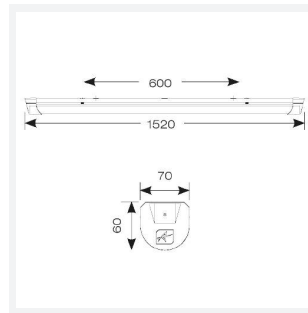

Topline EVO

Topline EVO CCT Multi Wattage 1500mm OCTO
Code: ATLEVO5/OCTO/DM3

| | |
|---------------|--|
| Category | Battens and Weatherproofs |
| Application | Ancillary, Commercial, Education, Healthcare, Industrial, Retail |
| Specification | Performance |

| TECHNICAL INFORMATION | |
|--------------------------------|--------------------|
| Light Source | LED |
| Colour / Finish | White |
| IP Rating | IP20 |
| Class Protection | 1 |
| Internal / External | Internal |
| Surface / Recessed / Suspended | Ceiling, Suspended |
| Lumen Depreciation | L80 54,000h |
| Warranty (Years) | 5 |
| CE Mark | Yes |
| Height | 70 mm |