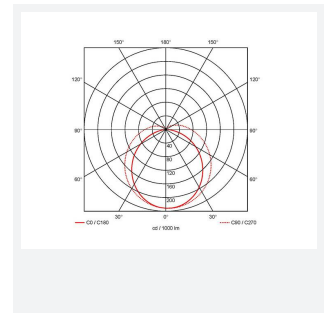

Topline EVO

Category	Battens and Weatherproofs
Application	Ancillary, Commercial, Education, Healthcare, Industrial, Retail
Specification	Performance

Code: ATLEVO5/OCTO/DM3

- High performance, multi-wattage LED CCT batten suitable for industrial and multi-purpose applications
- High efficiency up to 140 lm/W
- Excellent light uniformity through high transmittance polycarbonate diffuser
- Innovative spring clip gear tray release aids fast and easy installation
- Selectable CCT between 3000K, 4000K and 5700K
- Power selectable; offering high and low output option in each length
- Instant light output with unlimited switching
- Self-test, lithium emergency option

GENERAL INFORMATION	
Wattage	24W - 43W
Lumens Delivered	3300lm - 6000lm (4000K)
Lm/W	140lm/W
Beam Angle	105/140
CRI	80
CCT	3000/4000/5700K
Input	220-240V
Operating Temp	5°C - 40°C
SDCM	6
UGR	25

TECHNICAL INFORMATION	
Light Source	LED
Colour / Finish	White
IP Rating	IP20
Class Protection	1
Internal / External	Internal
Surface / Recessed / Suspended	Ceiling, Suspended
Lumen Depreciation	L80 54,000h
Warranty (Years)	5
CE Mark	Yes
Height	70 mm