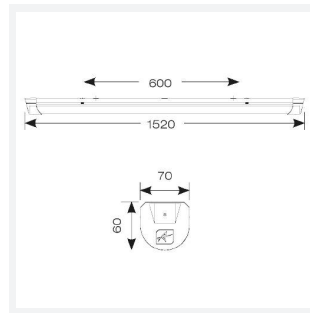

Topline EVO

Category	Battens and Weatherproofs
Application	Ancillary, Commercial, Education, Healthcare, Industrial, Retail
Specification	Performance

Code: ATLEVO5/OCTO/DM3

- High performance, multi-wattage LED CCT batten suitable for industrial and multi-purpose applications
- High efficiency up to 140 lm/W
- Excellent light uniformity through high transmittance polycarbonate diffuser
- Innovative spring clip gear tray release aids fast and easy installation
- Selectable CCT between 3000K, 4000K and 5700K
- Power selectable; offering high and low output option in each length
- Instant light output with unlimited switching
- Self-test, lithium emergency option

GENERAL INFORMATION	
Wattage	24W - 43W
Lumens Delivered	3300lm - 6000lm (4000K)
Lm/W	140lm/W
Beam Angle	105/140
CRI	80
CCT	3000/4000/5700K
Input	220-240V
Operating Temp	5°C - 40°C
SDCM	6
UGR	25

TECHNICAL INFORMATION	
Light Source	LED
Colour / Finish	White
IP Rating	IP20
Class Protection	1
Internal / External	Internal
Surface / Recessed / Suspended	Ceiling, Suspended
Lumen Depreciation	L80 54,000h
Warranty (Years)	5
CE Mark	Yes
Height	70 mm