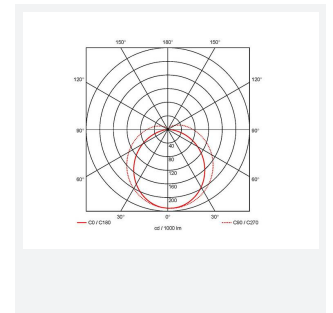

Topline EVO

Topline EVO CCT Multi Wattage 1500mm OCTO
Code: ATLEVO5/OCTO/DM3

| | |
|---------------|--|
| Category | Battens and Weatherproofs |
| Application | Ancillary, Commercial, Education, Healthcare, Industrial, Retail |
| Specification | Performance |

PRODUCT FEATURES

- High performance, multi-wattage LED CCT batten suitable for industrial and multi-purpose applications
- High efficiency up to 140 lm/W
- Excellent light uniformity through high transmittance polycarbonate diffuser
- Innovative spring clip gear tray release aids fast and easy installation
- Selectable CCT between 3000K, 4000K and 5700K
- Power selectable; offering high and low output option in each length
- Instant light output with unlimited switching
- Self-test, lithium emergency option

| GENERAL INFORMATION | |
|---------------------|-------------------------|
| Wattage | 24W - 43W |
| Lumens Delivered | 3300lm - 6000lm (4000K) |
| Lm/W | 140lm/W |
| Beam Angle | 105/140 |
| CRI | 80 |
| CCT | 3000/4000/5700K |
| Input | 220/240V |
| Operating Temp | 5°C - 40°C |
| SDCM | 6 |
| UGR | 25 |

| TECHNICAL INFORMATION | |
|--------------------------------|--------------------|
| Light Source | LED |
| Colour / Finish | White |
| IP Rating | IP20 |
| Class Protection | 1 |
| Internal / External | Internal |
| Surface / Recessed / Suspended | Ceiling, Suspended |
| Lumen Depreciation | L80 54,000h |
| Warranty (Years) | 5 |
| CE Mark | Yes |
| Height | 70 mm |