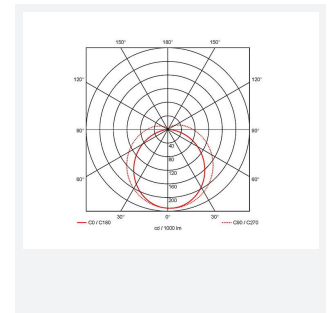

Topline EVO

Topline EVO CCT Multi Wattage 1500mm
Code: ATLEVO5/MWS

Category	Battens and Weatherproofs
Application	Ancillary, Commercial, Education, Healthcare, Industrial, Retail
Specification	Performance

PRODUCT FEATURES

- High performance, multi-wattage LED CCT batten suitable for industrial and multi-purpose applications
- High efficiency up to 140 lm/W
- Excellent light uniformity through high transmittance polycarbonate diffuser
- Innovative spring clip gear tray release aids fast and easy installation
- Selectable CCT between 3000K, 4000K and 5700K
- Power selectable; offering high and low output option in each length
- Instant light output with unlimited switching
- Self-test, lithium emergency option

GENERAL INFORMATION	
Wattage	24W - 43W
Lumens Delivered	3300lm - 6000lm (4000K)
Lm/W	140lm/W
Beam Angle	105/140
CRI	80
CCT	3000/4000/5700K
Input	220-240V
Operating Temp	-10°C - 40°C
SDCM	6
UGR	25
Product Weight without Packaging	1.724 kg

TECHNICAL INFORMATION	
Light Source	LED
Colour / Finish	White
IP Rating	IP20
Class Protection	1
Internal / External	Internal
Surface / Recessed / Suspended	Ceiling, Suspended
Lumen Depreciation	L80 54,000h
Warranty (Years)	5
CE Mark	Yes
Height	70 mm