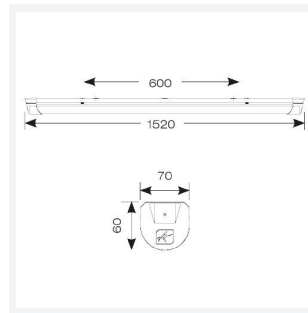

Topline EVO

Topline EVO CCT Multi Wattage 1500mm
Code: ATLEVO5/MWS

Category	Battens and Weatherproofs
Application	Ancillary, Commercial, Education, Healthcare, Industrial, Retail
Specification	Performance

GENERAL INFORMATION	
Wattage	24W - 43W
Lumens Delivered	3300lm - 6000lm (4000K)
Lm/W	140lm/W
Beam Angle	105/140
CRI	80
CCT	3000/4000/5700K
Input	220-240V
Operating Temp	-10°C - 40°C
SDCM	6
UGR	25
Product Weight without Packaging	1.724 kg

TECHNICAL INFORMATION	
Light Source	LED
Colour / Finish	White
IP Rating	IP20
Class Protection	1
Internal / External	Internal
Surface / Recessed / Suspended	Ceiling, Suspended
Lumen Depreciation	L80 54,000h
Warranty (Years)	5
CE Mark	Yes
Height	70 mm