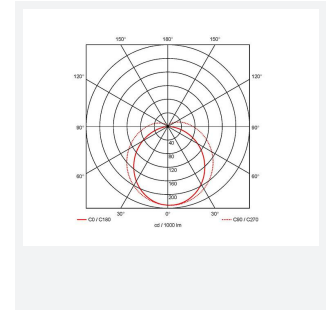

# Topline EVO

Topline EVO CCT Multi Wattage 1500mm  
Code: ATLEVO5/MWS

Category	Battens and Weatherproofs
Application	Ancillary, Commercial, Education, Healthcare, Industrial, Retail
Specification	Performance

## PRODUCT FEATURES

- High performance, multi-wattage LED CCT batten suitable for industrial and multi-purpose applications
- High efficiency up to 140 lm/W
- Excellent light uniformity through high transmittance polycarbonate diffuser
- Innovative spring clip gear tray release aids fast and easy installation
- Selectable CCT between 3000K, 4000K and 5700K
- Power selectable; offering high and low output option in each length
- Instant light output with unlimited switching
- Self-test, lithium emergency option

GENERAL INFORMATION	
Wattage	24W - 43W
Lumens Delivered	3300lm - 6000lm (4000K)
Lm/W	140lm/W
Beam Angle	105/140
CRI	80
CCT	3000/4000/5700K
Input	220/240V
Operating Temp	-10°C - 40°C
SDCM	6
UGR	25
Product Weight without Packaging	1.724 kg

TECHNICAL INFORMATION	
Light Source	LED
Colour / Finish	White
IP Rating	IP20
Class Protection	1
Internal / External	Internal
Surface / Recessed / Suspended	Ceiling, Suspended
Lumen Depreciation	L80 54,000h
Warranty (Years)	5
CE Mark	Yes
Height	69.5 mm