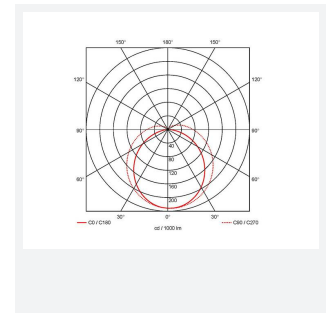

Topline EVO

Topline EVO CCT Multi Wattage 1500mm
Code: ATLEVO5/MWS

Category	Battens and Weatherproofs
Application	Ancillary, Commercial, Education, Healthcare, Industrial, Retail
Specification	Performance

PRODUCT FEATURES

- High performance, multi-wattage LED CCT batten suitable for industrial and multi-purpose applications
- High efficiency up to 140 lm/W
- Excellent light uniformity through high transmittance polycarbonate diffuser
- Innovative spring clip gear tray release aids fast and easy installation
- Selectable CCT between 3000K, 4000K and 5700K
- Power selectable; offering high and low output option in each length
- Instant light output with unlimited switching
- Self-test, lithium emergency option

GENERAL INFORMATION	
Wattage	24W - 43W
Lumens Delivered	3300lm - 6000lm (4000K)
Lm/W	140lm/W
Beam Angle	105/140
CRI	80
CCT	3000/4000/5700K
Input	220-240V
Operating Temp	-10°C - 40°C
SDCM	6
UGR	25
Product Weight without Packaging	1.724 kg

TECHNICAL INFORMATION	
Light Source	LED
Colour / Finish	White
IP Rating	IP20
Class Protection	1
Internal / External	Internal
Surface / Recessed / Suspended	Ceiling, Suspended
Lumen Depreciation	L80 54,000h
Warranty (Years)	5
CE Mark	Yes
Height	69.5 mm