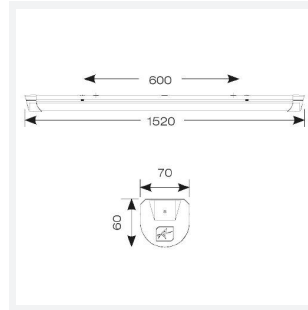

# Topline EVO

Topline EVO CCT Multi Wattage 1500mm  
Code: ATLEVO5/MWS

Category	Battens and Weatherproofs
Application	Ancillary, Commercial, Education, Healthcare, Industrial, Retail
Specification	Performance

## PRODUCT FEATURES

- High performance, multi-wattage LED CCT batten suitable for industrial and multi-purpose applications
- High efficiency up to 140 lm/W
- Excellent light uniformity through high transmittance polycarbonate diffuser
- Innovative spring clip gear tray release aids fast and easy installation
- Selectable CCT between 3000K, 4000K and 5700K
- Power selectable; offering high and low output option in each length
- Instant light output with unlimited switching
- Self-test, lithium emergency option

GENERAL INFORMATION	
Wattage	24W - 43W
Lumens Delivered	3300lm - 6000lm (4000K)
Lm/W	140lm/W
Beam Angle	105/140
CRI	80
CCT	3000/4000/5700K
Input	220/240V
Operating Temp	-10°C - 40°C
SDCM	6
UGR	25
Product Weight without Packaging	1.724 kg

TECHNICAL INFORMATION	
Light Source	LED
Colour / Finish	White
IP Rating	IP20
Class Protection	1
Internal / External	Internal
Surface / Recessed / Suspended	Ceiling, Suspended
Lumen Depreciation	L80 54,000h
Warranty (Years)	5
CE Mark	Yes
Height	69.5 mm