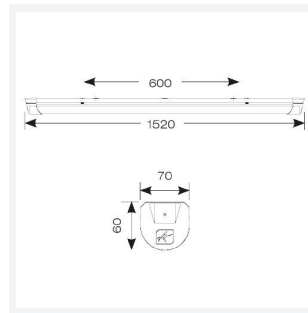

Topline EVO

Topline EVO CCT Multi Wattage 1500mm
Code: ATLEVO5/MWS

Category	Battens and Weatherproofs
Application	Ancillary, Commercial, Education, Healthcare, Industrial, Retail
Specification	Performance

GENERAL INFORMATION	
Wattage	24W - 43W
Lumens Delivered	3300lm - 6000lm (4000K)
Lm/W	140lm/W
Beam Angle	105/140
CRI	80
CCT	3000/4000/5700K
Input	220-240V
Operating Temp	-10°C - 40°C
SDCM	6
UGR	25
Product Weight without Packaging	1.724 kg

TECHNICAL INFORMATION	
Light Source	LED
Colour / Finish	White
IP Rating	IP20
Class Protection	1
Internal / External	Internal
Surface / Recessed / Suspended	Ceiling, Suspended
Lumen Depreciation	L80 54,000h
Warranty (Years)	5
CE Mark	Yes
Height	69.5 mm