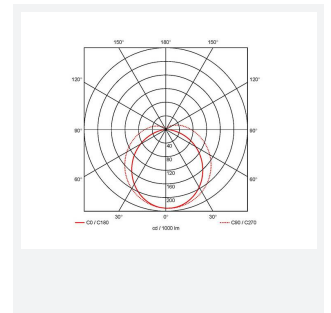

# Topline EVO

Topline EVO CCT Multi Wattage 1500mm  
Code: ATLEVO5/MWS/SM3

Category	Battens and Weatherproofs
Application	Ancillary, Commercial, Education, Healthcare, Industrial, Retail
Specification	Performance

## PRODUCT FEATURES

- High performance, multi-wattage LED CCT batten suitable for industrial and multi-purpose applications
- High efficiency up to 140 lm/W
- Excellent light uniformity through high transmittance polycarbonate diffuser
- Innovative spring clip gear tray release aids fast and easy installation
- Selectable CCT between 3000K, 4000K and 5700K
- Power selectable; offering high and low output option in each length
- Instant light output with unlimited switching
- Self-test, lithium emergency option

GENERAL INFORMATION	
Wattage	24W - 43W
Lumens Delivered	3300lm - 6000lm (4000K)
Lm/W	140lm/W
Beam Angle	105/140
CRI	80
CCT	3000/4000/5700K
Input	220/240V
Operating Temp	5°C - 40°C
SDCM	6
UGR	25
Product Weight without Packaging	1.724 kg

TECHNICAL INFORMATION	
Light Source	LED
Colour / Finish	White
IP Rating	IP20
Class Protection	1
Internal / External	Internal
Surface / Recessed / Suspended	Ceiling, Suspended
Lumen Depreciation	L80 54,000h
Warranty (Years)	5
CE Mark	Yes
Height	69.5 mm