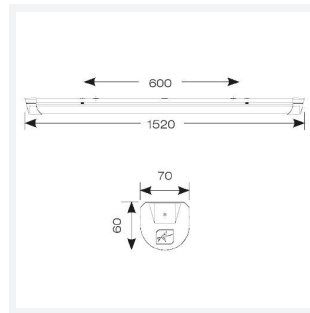

Topline EVO

Topline EVO CCT Multi Wattage 1500mm
Code: ATLEVO5/MWS/SM3

Category	Battens and Weatherproofs
Application	Ancillary, Commercial, Education, Healthcare, Industrial, Retail
Specification	Performance

GENERAL INFORMATION	
Wattage	24W - 43W
Lumens Delivered	3300lm - 6000lm (4000K)
Lm/W	140lm/W
Beam Angle	105/140
CRI	80
CCT	3000/4000/5700K
Input	220-240V
Operating Temp	5°C - 40°C
SDCM	6
UGR	25
Product Weight without Packaging	1.724 kg

TECHNICAL INFORMATION	
Light Source	LED
Colour / Finish	White
IP Rating	IP20
Class Protection	1
Internal / External	Internal
Surface / Recessed / Suspended	Ceiling, Suspended
Lumen Depreciation	L80 54,000h
Warranty (Years)	5
CE Mark	Yes
Height	70 mm