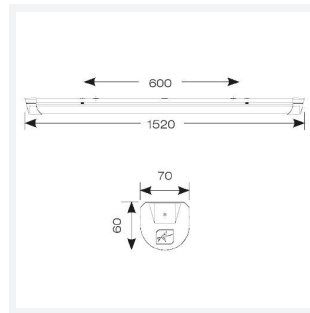

PRODUCT FEATURES

- High performance, multi-wattage LED CCT batten suitable for industrial and multi-purpose applications
- High efficiency up to 140 lm/W
- Excellent light uniformity through high transmittance polycarbonate diffuser
- Innovative spring clip gear tray release aids fast and easy installation
- Selectable CCT between 3000K, 4000K and 5700K
- Power selectable; offering high and low output option in each length
- Instant light output with unlimited switching
- Self-test, lithium emergency option

GENERAL INFORMATION	
Wattage	24W - 43W
Lumens Delivered	3300lm - 6000lm (4000K)
Lm/W	140lm/W
Beam Angle	105/140
CRI	80
CCT	3000/4000/5700K
Input	220-240V
Operating Temp	5°C - 40°C
SDCM	6
UGR	25
Product Weight without Packaging	1.724 kg

TECHNICAL INFORMATION	
Light Source	LED
Colour / Finish	White
IP Rating	IP20
Class Protection	1
Internal / External	Internal
Surface / Recessed / Suspended	Ceiling, Suspended
Lumen Depreciation	L80 54,000h
Warranty (Years)	5
CE Mark	Yes
Height	70 mm