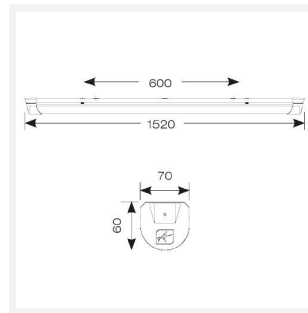

Topline EVO

Topline EVO CCT Multi Wattage 1500mm
Code: ATLEVO5/MWS/SM3

Category	Battens and Weatherproofs
Application	Ancillary, Commercial, Education, Healthcare, Industrial, Retail
Specification	Performance

GENERAL INFORMATION	
Wattage	24W - 43W
Lumens Delivered	3300lm - 6000lm (4000K)
Lm/W	140lm/W
Beam Angle	105/140
CRI	80
CCT	3000/4000/5700K
Input	220-240V
Operating Temp	5°C - 40°C
SDCM	6
UGR	25
Product Weight without Packaging	1.724 kg

TECHNICAL INFORMATION	
Light Source	LED
Colour / Finish	White
IP Rating	IP20
Class Protection	1
Internal / External	Internal
Surface / Recessed / Suspended	Ceiling, Suspended
Lumen Depreciation	L80 54,000h
Warranty (Years)	5
CE Mark	Yes
Height	69.5 mm