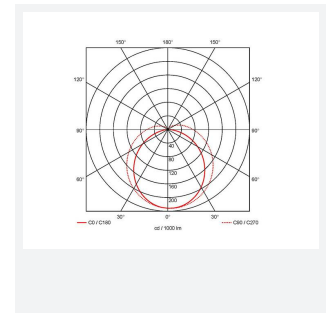

Topline EVO

Topline EVO CCT Multi Wattage 1500mm
Code: ATLEVO5/MWS/SM3

Category	Battens and Weatherproofs
Application	Ancillary, Commercial, Education, Healthcare, Industrial, Retail
Specification	Performance

PRODUCT FEATURES

- High performance, multi-wattage LED CCT batten suitable for industrial and multi-purpose applications
- High efficiency up to 140 lm/W
- Excellent light uniformity through high transmittance polycarbonate diffuser
- Innovative spring clip gear tray release aids fast and easy installation
- Selectable CCT between 3000K, 4000K and 5700K
- Power selectable; offering high and low output option in each length
- Instant light output with unlimited switching
- Self-test, lithium emergency option

GENERAL INFORMATION	
Wattage	24W - 43W
Lumens Delivered	3300lm - 6000lm (4000K)
Lm/W	140lm/W
Beam Angle	105/140
CRI	80
CCT	3000/4000/5700K
Input	220-240V
Operating Temp	5°C - 40°C
SDCM	6
UGR	25
Product Weight without Packaging	1.724 kg

TECHNICAL INFORMATION	
Light Source	LED
Colour / Finish	White
IP Rating	IP20
Class Protection	1
Internal / External	Internal
Surface / Recessed / Suspended	Ceiling, Suspended
Lumen Depreciation	L80 54,000h
Warranty (Years)	5
CE Mark	Yes
Height	69.5 mm