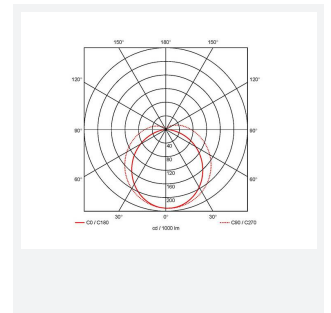

Topline EVO

Topline EVO CCT Multi Wattage 1500mm
Code: ATLEVO5/MWS/SM3

Category	Battens and Weatherproofs
Application	Ancillary, Commercial, Education, Healthcare, Industrial, Retail
Specification	Performance

PRODUCT FEATURES

- High performance, multi-wattage LED CCT batten suitable for industrial and multi-purpose applications
- High efficiency up to 140 lm/W
- Excellent light uniformity through high transmittance polycarbonate diffuser
- Innovative spring clip gear tray release aids fast and easy installation
- Selectable CCT between 3000K, 4000K and 5700K
- Power selectable; offering high and low output option in each length
- Instant light output with unlimited switching
- Self-test, lithium emergency option

GENERAL INFORMATION	
Wattage	24W - 43W
Lumens Delivered	3300lm - 6000lm (4000K)
Lm/W	140lm/W
Beam Angle	105/140
CRI	80
CCT	3000/4000/5700K
Input	220-240V
Operating Temp	5°C - 40°C
SDCM	6
UGR	25
Product Weight without Packaging	1.724 kg

TECHNICAL INFORMATION	
Light Source	LED
Colour / Finish	White
IP Rating	IP20
Class Protection	1
Internal / External	Internal
Surface / Recessed / Suspended	Ceiling, Suspended
Lumen Depreciation	L80 54,000h
Warranty (Years)	5
CE Mark	Yes
Height	70 mm