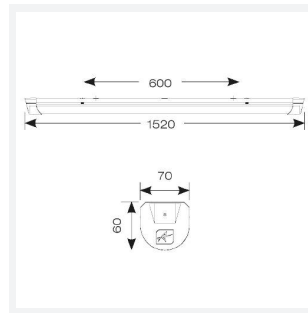

# Topline EVO

Topline EVO CCT Multi Wattage 1500mm  
Code: ATLEVO5/MWS/M3

Category	Battens and Weatherproofs
Application	Ancillary, Commercial, Education, Healthcare, Industrial, Retail
Specification	Performance

GENERAL INFORMATION	
Wattage	24W - 43W
Lumens Delivered	3300lm - 6000lm (4000K)
Lm/W	140lm/W
Beam Angle	105/140
CRI	80
CCT	3000/4000/5700K
Input	220/240V
Operating Temp	5°C - 40°C
SDCM	6
UGR	25
Product Weight without Packaging	1.724 kg

TECHNICAL INFORMATION	
Light Source	LED
Colour / Finish	White
IP Rating	IP20
Class Protection	1
Internal / External	Internal
Surface / Recessed / Suspended	Ceiling, Suspended
Lumen Depreciation	L80 54,000h
Warranty (Years)	5
CE Mark	Yes
Height	70 mm