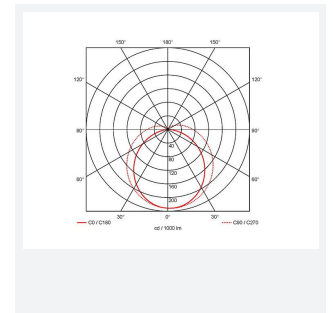

# Topline EVO

Topline EVO CCT Multi Wattage 1500mm  
Code: ATLEVO5/MWS/M3

Category	Battens and Weatherproofs
Application	Ancillary, Commercial, Education, Healthcare, Industrial, Retail
Specification	Performance

## PRODUCT FEATURES

- High performance, multi-wattage LED CCT batten suitable for industrial and multi-purpose applications
- High efficiency up to 140 lm/W
- Excellent light uniformity through high transmittance polycarbonate diffuser
- Innovative spring clip gear tray release aids fast and easy installation
- Selectable CCT between 3000K, 4000K and 5700K
- Power selectable; offering high and low output option in each length
- Instant light output with unlimited switching
- Self-test, lithium emergency option

GENERAL INFORMATION	
Wattage	24W - 43W
Lumens Delivered	3300lm - 6000lm (4000K)
Lm/W	140lm/W
Beam Angle	105/140
CRI	80
CCT	3000/4000/5700K
Input	220/240V
Operating Temp	5°C - 40°C
SDCM	6
UGR	25
Product Weight without Packaging	1.724 kg

TECHNICAL INFORMATION	
Light Source	LED
Colour / Finish	White
IP Rating	IP20
Class Protection	1
Internal / External	Internal
Surface / Recessed / Suspended	Ceiling, Suspended
Lumen Depreciation	L80 54,000h
Warranty (Years)	5
CE Mark	Yes
Height	70 mm