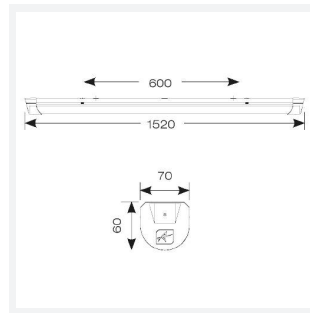

Topline EVO

Category	Battens and Weatherproofs
Application	Ancillary, Commercial, Education, Healthcare, Industrial, Retail
Specification	Performance

Code: ATLEVO5/MWS/DM3

- High performance, multi-wattage LED CCT batten suitable for industrial and multi-purpose applications
- High efficiency up to 140 lm/W
- Excellent light uniformity through high transmittance polycarbonate diffuser
- Innovative spring clip gear tray release aids fast and easy installation
- Selectable CCT between 3000K, 4000K and 5700K
- Power selectable; offering high and low output option in each length
- Instant light output with unlimited switching
- Self-test, lithium emergency option

GENERAL INFORMATION	
Wattage	24W - 43W
Lumens Delivered	3300lm - 6000lm (4000K)
Lm/W	140lm/W
Beam Angle	105/140
CRI	80
CCT	3000/4000/5700K
Input	220-240V
Operating Temp	5°C - 40°C
SDCM	6
UGR	25

TECHNICAL INFORMATION	
Light Source	LED
Colour / Finish	White
IP Rating	IP20
Class Protection	1
Internal / External	Internal
Surface / Recessed / Suspended	Ceiling, Suspended
Lumen Depreciation	L80 54,000h
Warranty (Years)	5
CE Mark	Yes
Height	70 mm