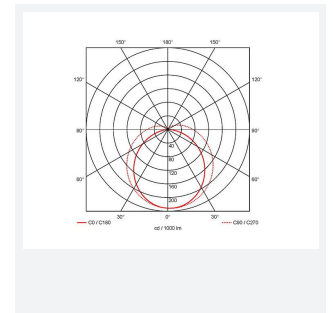

Topline EVO

Topline EVO CCT Multi Wattage 1500mm
Code: ATLEVO5/MWS/DM3

Category	Battens and Weatherproofs
Application	Ancillary, Commercial, Education, Healthcare, Industrial, Retail
Specification	Performance

PRODUCT FEATURES

- High performance, multi-wattage LED CCT batten suitable for industrial and multi-purpose applications
- High efficiency up to 140 lm/W
- Excellent light uniformity through high transmittance polycarbonate diffuser
- Innovative spring clip gear tray release aids fast and easy installation
- Selectable CCT between 3000K, 4000K and 5700K
- Power selectable; offering high and low output option in each length
- Instant light output with unlimited switching
- Self-test, lithium emergency option

GENERAL INFORMATION	
Wattage	24W - 43W
Lumens Delivered	3300lm - 6000lm (4000K)
Lm/W	140lm/W
Beam Angle	105/140
CRI	80
CCT	3000/4000/5700K
Input	220/240V
Operating Temp	5°C - 40°C
SDCM	6
UGR	25

TECHNICAL INFORMATION	
Light Source	LED
Colour / Finish	White
IP Rating	IP20
Class Protection	1
Internal / External	Internal
Surface / Recessed / Suspended	Ceiling, Suspended
Lumen Depreciation	L80 54,000h
Warranty (Years)	5
CE Mark	Yes
Height	70 mm