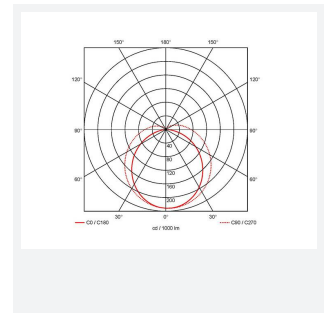

Topline EVO

Category	Battens and Weatherproofs
Application	Ancillary, Commercial, Education, Healthcare, Industrial, Retail
Specification	Performance

Code: ATLEVO5/MWS/DM3

- High performance, multi-wattage LED CCT batten suitable for industrial and multi-purpose applications
- High efficiency up to 140 lm/W
- Excellent light uniformity through high transmittance polycarbonate diffuser
- Innovative spring clip gear tray release aids fast and easy installation
- Selectable CCT between 3000K, 4000K and 5700K
- Power selectable; offering high and low output option in each length
- Instant light output with unlimited switching
- Self-test, lithium emergency option

GENERAL INFORMATION	
Wattage	24W - 43W
Lumens Delivered	3300lm - 6000lm (4000K)
Lm/W	140lm/W
Beam Angle	105/140
CRI	80
CCT	3000/4000/5700K
Input	220-240V
Operating Temp	5°C - 40°C
SDCM	6
UGR	25

TECHNICAL INFORMATION	
Light Source	LED
Colour / Finish	White
IP Rating	IP20
Class Protection	1
Internal / External	Internal
Surface / Recessed / Suspended	Ceiling, Suspended
Lumen Depreciation	L80 54,000h
Warranty (Years)	5
CE Mark	Yes
Height	70 mm