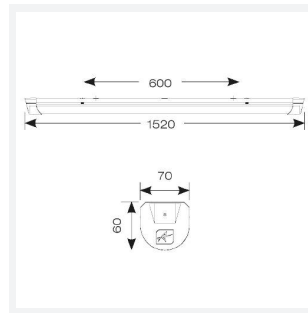

Topline EVO

Topline EVO CCT Multi Wattage 1500mm
Code: ATLEVO5/MWS/DM3

Category	Battens and Weatherproofs
Application	Ancillary, Commercial, Education, Healthcare, Industrial, Retail
Specification	Performance

PRODUCT FEATURES

- High performance, multi-wattage LED CCT batten suitable for industrial and multi-purpose applications
- High efficiency up to 140 lm/W
- Excellent light uniformity through high transmittance polycarbonate diffuser
- Innovative spring clip gear tray release aids fast and easy installation
- Selectable CCT between 3000K, 4000K and 5700K
- Power selectable; offering high and low output option in each length
- Instant light output with unlimited switching
- Self-test, lithium emergency option

GENERAL INFORMATION	
Wattage	24W - 43W
Lumens Delivered	3300lm - 6000lm (4000K)
Lm/W	140lm/W
Beam Angle	105/140
CRI	80
CCT	3000/4000/5700K
Input	220/240V
Operating Temp	5°C - 40°C
SDCM	6
UGR	25

TECHNICAL INFORMATION	
Light Source	LED
Colour / Finish	White
IP Rating	IP20
Class Protection	1
Internal / External	Internal
Surface / Recessed / Suspended	Ceiling, Suspended
Lumen Depreciation	L80 54,000h
Warranty (Years)	5
CE Mark	Yes
Height	70 mm