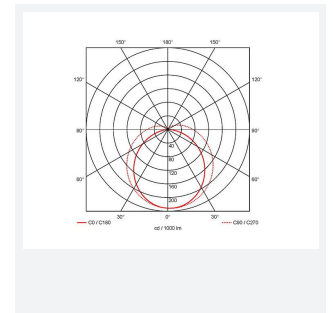

Topline EVO

Topline EVO CCT Multi Wattage 1500mm
Code: ATLEVO5/M3

Category	Battens and Weatherproofs
Application	Ancillary, Commercial, Education, Healthcare, Industrial, Retail
Specification	Performance

PRODUCT FEATURES

- High performance, multi-wattage LED CCT batten suitable for industrial and multi-purpose applications
- High efficiency up to 140 lm/W
- Excellent light uniformity through high transmittance polycarbonate diffuser
- Innovative spring clip gear tray release aids fast and easy installation
- Selectable CCT between 3000K, 4000K and 5700K
- Power selectable; offering high and low output option in each length
- Instant light output with unlimited switching
- Self-test, lithium emergency option

GENERAL INFORMATION	
Wattage	24W - 43W
Lumens Delivered	3300lm - 6000lm (4000K)
Lm/W	140lm/W
Beam Angle	105/140
CRI	80
CCT	3000/4000/5700K
Input	220/240V
Operating Temp	5°C - 40°C
SDCM	6
UGR	25
Product Weight without Packaging	1.724 kg

TECHNICAL INFORMATION	
Light Source	LED
Colour / Finish	White
IP Rating	IP20
Class Protection	1
Internal / External	Internal
Surface / Recessed / Suspended	Ceiling, Suspended
Lumen Depreciation	L80 54,000h
Warranty (Years)	5
CE Mark	Yes
Height	70 mm