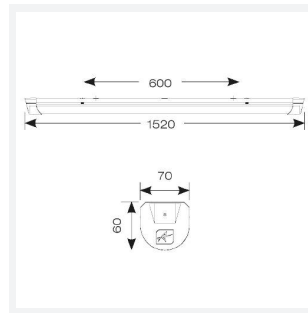

Topline EVO

Topline EVO CCT Multi Wattage 1500mm
Code: ATLEVO5/M3

Category	Battens and Weatherproofs
Application	Ancillary, Commercial, Education, Healthcare, Industrial, Retail
Specification	Performance

GENERAL INFORMATION	
Wattage	24W - 43W
Lumens Delivered	3300lm - 6000lm (4000K)
Lm/W	140lm/W
Beam Angle	105/140
CRI	80
CCT	3000/4000/5700K
Input	220/240V
Operating Temp	5°C - 40°C
SDCM	6
UGR	25
Product Weight without Packaging	1.724 kg

TECHNICAL INFORMATION	
Light Source	LED
Colour / Finish	White
IP Rating	IP20
Class Protection	1
Internal / External	Internal
Surface / Recessed / Suspended	Ceiling, Suspended
Lumen Depreciation	L80 54,000h
Warranty (Years)	5
CE Mark	Yes
Height	70 mm