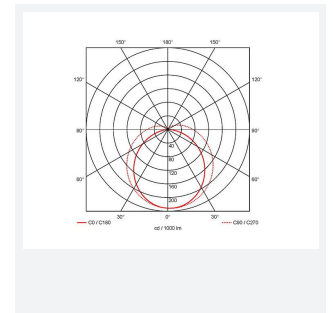

PRODUCT FEATURES

- High performance, multi-wattage LED CCT batten suitable for industrial and multi-purpose applications
- High efficiency up to 140 lm/W
- Excellent light uniformity through high transmittance polycarbonate diffuser
- Innovative spring clip gear tray release aids fast and easy installation
- Selectable CCT between 3000K, 4000K and 5700K
- Power selectable; offering high and low output option in each length
- Instant light output with unlimited switching
- Self-test, lithium emergency option

GENERAL INFORMATION	
Wattage	24W - 43W
Lumens Delivered	3300lm - 6000lm (4000K)
Lm/W	140lm/W
Beam Angle	105/140
CRI	80
CCT	3000/4000/5700K
Input	220/240V
Operating Temp	5°C - 40°C
SDCM	6
UGR	25
Product Weight without Packaging	1.824 kg

TECHNICAL INFORMATION	
Light Source	LED
Colour / Finish	White
IP Rating	IP20
Class Protection	1
Internal / External	Internal
Surface / Recessed / Suspended	Ceiling, Suspended
Lumen Depreciation	L80 54,000h
Warranty (Years)	5
CE Mark	Yes
Height	70 mm