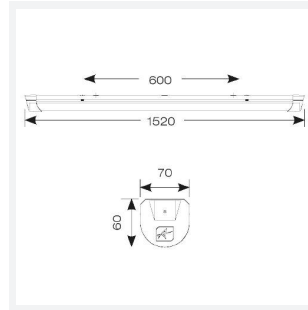

PRODUCT FEATURES

- High performance, multi-wattage LED CCT batten suitable for industrial and multi-purpose applications
- High efficiency up to 140 lm/W
- Excellent light uniformity through high transmittance polycarbonate diffuser
- Innovative spring clip gear tray release aids fast and easy installation
- Selectable CCT between 3000K, 4000K and 5700K
- Power selectable; offering high and low output option in each length
- Instant light output with unlimited switching
- Self-test, lithium emergency option

GENERAL INFORMATION

Wattage	24W - 43W
Lumens Delivered	3300lm - 6000lm (4000K)
Lm/W	140lm/W
Beam Angle	105/140
CRI	80
CCT	3000/4000/5700K
Input	220-240V
Operating Temp	5°C - 40°C
SDCM	6
UGR	25
Product Weight without Packaging	1.824 kg

TECHNICAL INFORMATION

Light Source	LED
Colour / Finish	White
IP Rating	IP20
Class Protection	1
Internal / External	Internal
Surface / Recessed / Suspended	Ceiling, Suspended
Lumen Depreciation	L80 54,000h
Warranty (Years)	5
CE Mark	Yes
Height	70 mm