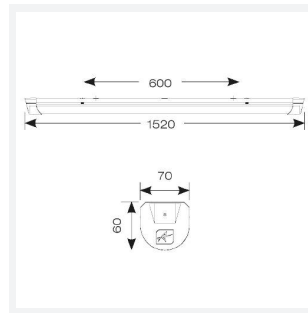

PRODUCT FEATURES

- High performance, multi-wattage LED CCT batten suitable for industrial and multi-purpose applications
- High efficiency up to 140 lm/W
- Excellent light uniformity through high transmittance polycarbonate diffuser
- Innovative spring clip gear tray release aids fast and easy installation
- Selectable CCT between 3000K, 4000K and 5700K
- Power selectable; offering high and low output option in each length
- Instant light output with unlimited switching
- Self-test, lithium emergency option

GENERAL INFORMATION	
Wattage	24W - 43W
Lumens Delivered	3300lm - 6000lm (4000K)
Lm/W	140lm/W
Beam Angle	105/140
CRI	80
CCT	3000/4000/5700K
Input	220/240V
Operating Temp	5°C - 40°C
SDCM	6
UGR	25
Product Weight without Packaging	1.824 kg

TECHNICAL INFORMATION	
Light Source	LED
Colour / Finish	White
IP Rating	IP20
Class Protection	1
Internal / External	Internal
Surface / Recessed / Suspended	Ceiling, Suspended
Lumen Depreciation	L80 54,000h
Warranty (Years)	5
CE Mark	Yes
Height	70 mm