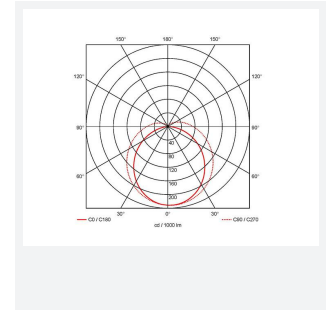

PRODUCT FEATURES

- High performance, multi-wattage LED CCT batten suitable for industrial and multi-purpose applications
- High efficiency up to 140 lm/W
- Excellent light uniformity through high transmittance polycarbonate diffuser
- Innovative spring clip gear tray release aids fast and easy installation
- Selectable CCT between 3000K, 4000K and 5700K
- Power selectable; offering high and low output option in each length
- Instant light output with unlimited switching
- Self-test, lithium emergency option

GENERAL INFORMATION

Wattage	24W - 43W
Lumens Delivered	3300lm - 6000lm (4000K)
Lm/W	140lm/W
Beam Angle	105/140
CRI	80
CCT	3000/4000/5700K
Input	220-240V
Operating Temp	5°C - 40°C
SDCM	6
UGR	25
Product Weight without Packaging	1.824 kg

TECHNICAL INFORMATION

Light Source	LED
Colour / Finish	White
IP Rating	IP20
Class Protection	1
Internal / External	Internal
Surface / Recessed / Suspended	Ceiling, Suspended
Lumen Depreciation	L80 54,000h
Warranty (Years)	5
CE Mark	Yes
Height	70 mm