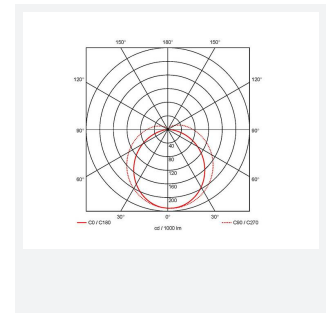

PRODUCT FEATURES

- High performance, multi-wattage LED CCT batten suitable for industrial and multi-purpose applications
- High efficiency up to 140 lm/W
- Excellent light uniformity through high transmittance polycarbonate diffuser
- Innovative spring clip gear tray release aids fast and easy installation
- Selectable CCT between 3000K, 4000K and 5700K
- Power selectable; offering high and low output option in each length
- Instant light output with unlimited switching
- Self-test, lithium emergency option

GENERAL INFORMATION	
Wattage	24W - 43W
Lumens Delivered	3300lm - 6000lm (4000K)
Lm/W	140lm/W
Beam Angle	105/140
CRI	80
CCT	3000/4000/5700K
Input	220-240V
Operating Temp	5°C - 40°C
SDCM	6
UGR	25
Product Weight without Packaging	1.824 kg

TECHNICAL INFORMATION	
Light Source	LED
Colour / Finish	White
IP Rating	IP20
Class Protection	1
Internal / External	Internal
Surface / Recessed / Suspended	Ceiling, Suspended
Lumen Depreciation	L80 54,000h
Warranty (Years)	5
CE Mark	Yes
Height	70 mm