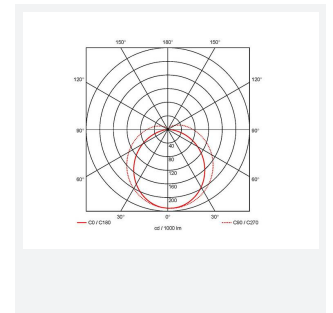

Topline EVO

Topline EVO CCT Multi Wattage 1500mm 1-10V
Code: ATLEVO5/DD4

Category	Battens and Weatherproofs
Application	Ancillary, Commercial, Education, Healthcare, Industrial, Retail
Specification	Performance

PRODUCT FEATURES

- High performance, multi-wattage LED CCT batten suitable for industrial and multi-purpose applications
- High efficiency up to 140 lm/W
- Excellent light uniformity through high transmittance polycarbonate diffuser
- Innovative spring clip gear tray release aids fast and easy installation
- Selectable CCT between 3000K, 4000K and 5700K
- Power selectable; offering high and low output option in each length
- Instant light output with unlimited switching
- Self-test, lithium emergency option

GENERAL INFORMATION	
Wattage	24W - 43W
Lumens Delivered	3300lm - 6000lm (4000K)
Lm/W	140lm/W
Beam Angle	105/140
CRI	80
CCT	3000/4000/5700K
Input	220-240V
Operating Temp	-10°C - 40°C
SDCM	6
UGR	25
Product Weight without Packaging	1.724 kg

TECHNICAL INFORMATION	
Light Source	LED
Colour / Finish	White
IP Rating	IP20
Class Protection	1
Internal / External	Internal
Surface / Recessed / Suspended	Ceiling, Suspended
Lumen Depreciation	L80 54,000h
Warranty (Years)	5
CE Mark	Yes
Height	70 mm