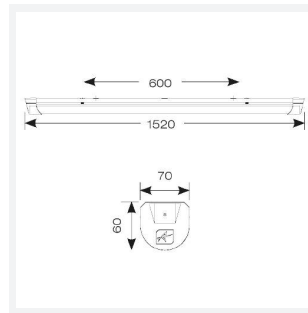

Topline EVO

Topline EVO CCT Multi Wattage 1500mm 1-10V
Code: ATLEVO5/DD4

Category	Battens and Weatherproofs
Application	Ancillary, Commercial, Education, Healthcare, Industrial, Retail
Specification	Performance

GENERAL INFORMATION	
Wattage	24W - 43W
Lumens Delivered	3300lm - 6000lm (4000K)
Lm/W	140lm/W
Beam Angle	105/140
CRI	80
CCT	3000/4000/5700K
Input	220-240V
Operating Temp	-10°C - 40°C
SDCM	6
UGR	25
Product Weight without Packaging	1.724 kg

TECHNICAL INFORMATION	
Light Source	LED
Colour / Finish	White
IP Rating	IP20
Class Protection	1
Internal / External	Internal
Surface / Recessed / Suspended	Ceiling, Suspended
Lumen Depreciation	L80 54,000h
Warranty (Years)	5
CE Mark	Yes
Height	70 mm