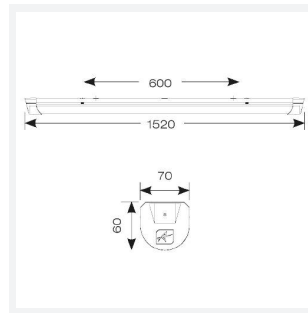

Topline EVO

Topline EVO CCT Multi Wattage 1500mm 1-10V
Code: ATLEVO5/DD4

Category	Battens and Weatherproofs
Application	Ancillary, Commercial, Education, Healthcare, Industrial, Retail
Specification	Performance

GENERAL INFORMATION	
Wattage	24W - 43W
Lumens Delivered	3300lm - 6000lm (4000K)
Lm/W	140lm/W
Beam Angle	105/140
CRI	80
CCT	3000/4000/5700K
Input	220/240V
Operating Temp	-10°C - 40°C
SDCM	6
UGR	25
Product Weight without Packaging	1.724 kg

TECHNICAL INFORMATION	
Light Source	LED
Colour / Finish	White
IP Rating	IP20
Class Protection	1
Internal / External	Internal
Surface / Recessed / Suspended	Ceiling, Suspended
Lumen Depreciation	L80 54,000h
Warranty (Years)	5
CE Mark	Yes
Height	70 mm