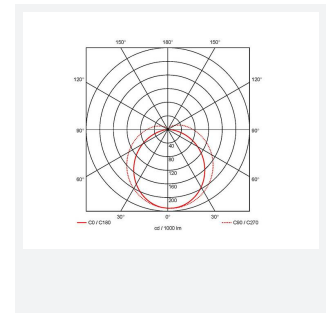

Topline EVO

Topline EVO CCT Multi Wattage 1500mm 1-10V
Code: ATLEVO5/DD4

Category	Battens and Weatherproofs
Application	Ancillary, Commercial, Education, Healthcare, Industrial, Retail
Specification	Performance

PRODUCT FEATURES

- High performance, multi-wattage LED CCT batten suitable for industrial and multi-purpose applications
- High efficiency up to 140 lm/W
- Excellent light uniformity through high transmittance polycarbonate diffuser
- Innovative spring clip gear tray release aids fast and easy installation
- Selectable CCT between 3000K, 4000K and 5700K
- Power selectable; offering high and low output option in each length
- Instant light output with unlimited switching
- Self-test, lithium emergency option

GENERAL INFORMATION	
Wattage	24W - 43W
Lumens Delivered	3300lm - 6000lm (4000K)
Lm/W	140lm/W
Beam Angle	105/140
CRI	80
CCT	3000/4000/5700K
Input	220/240V
Operating Temp	-10°C - 40°C
SDCM	6
UGR	25
Product Weight without Packaging	1.724 kg

TECHNICAL INFORMATION	
Light Source	LED
Colour / Finish	White
IP Rating	IP20
Class Protection	1
Internal / External	Internal
Surface / Recessed / Suspended	Ceiling, Suspended
Lumen Depreciation	L80 54,000h
Warranty (Years)	5
CE Mark	Yes
Height	70 mm