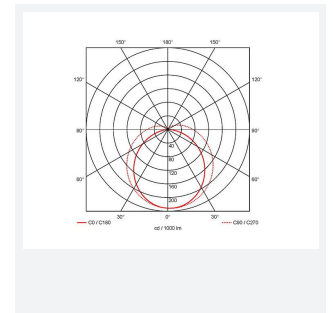

# Topline EVO

Topline EVO CCT Multi Wattage 1500mm 1-10V  
Code: ATLEVO5/DD4/SM3

Category	Battens and Weatherproofs
Application	Ancillary, Commercial, Education, Healthcare, Industrial, Retail
Specification	Performance

## PRODUCT FEATURES

- High performance, multi-wattage LED CCT batten suitable for industrial and multi-purpose applications
- High efficiency up to 140 lm/W
- Excellent light uniformity through high transmittance polycarbonate diffuser
- Innovative spring clip gear tray release aids fast and easy installation
- Selectable CCT between 3000K, 4000K and 5700K
- Power selectable; offering high and low output option in each length
- Instant light output with unlimited switching
- Self-test, lithium emergency option

GENERAL INFORMATION	
Wattage	24W - 43W
Lumens Delivered	3300lm - 6000lm (4000K)
Lm/W	140lm/W
Beam Angle	105/140
CRI	80
CCT	3000/4000/5700K
Input	220-240V
Operating Temp	5°C - 40°C
SDCM	6
UGR	25

TECHNICAL INFORMATION	
Light Source	LED
Colour / Finish	White
IP Rating	IP20
Class Protection	1
Internal / External	Internal
Surface / Recessed / Suspended	Ceiling, Suspended
Lumen Depreciation	L80 54,000h
Warranty (Years)	5
CE Mark	Yes
Height	70 mm