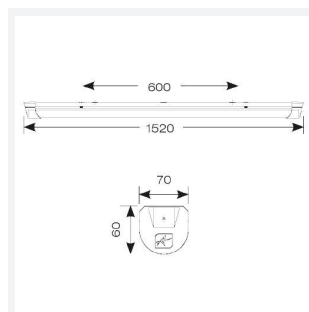

# Topline EVO

Topline EVO CCT Multi Wattage 1500mm 1-10V  
Code: ATLEVO5/DD4/SM3

Category	Battens and Weatherproofs
Application	Ancillary, Commercial, Education, Healthcare, Industrial, Retail
Specification	Performance

## PRODUCT FEATURES

- High performance, multi-wattage LED CCT batten suitable for industrial and multi-purpose applications
- High efficiency up to 140 lm/W
- Excellent light uniformity through high transmittance polycarbonate diffuser
- Innovative spring clip gear tray release aids fast and easy installation
- Selectable CCT between 3000K, 4000K and 5700K
- Power selectable; offering high and low output option in each length
- Instant light output with unlimited switching
- Self-test, lithium emergency option

GENERAL INFORMATION	
Wattage	24W - 43W
Lumens Delivered	3300lm - 6000lm (4000K)
Lm/W	140lm/W
Beam Angle	105/140
CRI	80
CCT	3000/4000/5700K
Input	220/240V
Operating Temp	5°C - 40°C
SDCM	6
UGR	25

TECHNICAL INFORMATION	
Light Source	LED
Colour / Finish	White
IP Rating	IP20
Class Protection	1
Internal / External	Internal
Surface / Recessed / Suspended	Ceiling, Suspended
Lumen Depreciation	L80 54,000h
Warranty (Years)	5
CE Mark	Yes
Height	70 mm