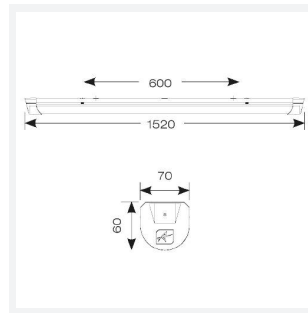

# Topline EVO

Topline EVO CCT Multi Wattage 1500mm 1-10V  
Code: ATLEVO5/DD4/SM3

Category	Battens and Weatherproofs
Application	Ancillary, Commercial, Education, Healthcare, Industrial, Retail
Specification	Performance

## PRODUCT FEATURES

- High performance, multi-wattage LED CCT batten suitable for industrial and multi-purpose applications
- High efficiency up to 140 lm/W
- Excellent light uniformity through high transmittance polycarbonate diffuser
- Innovative spring clip gear tray release aids fast and easy installation
- Selectable CCT between 3000K, 4000K and 5700K
- Power selectable; offering high and low output option in each length
- Instant light output with unlimited switching
- Self-test, lithium emergency option

GENERAL INFORMATION	
Wattage	24W - 43W
Lumens Delivered	3300lm - 6000lm (4000K)
Lm/W	140lm/W
Beam Angle	105/140
CRI	80
CCT	3000/4000/5700K
Input	220-240V
Operating Temp	5°C - 40°C
SDCM	6
UGR	25

TECHNICAL INFORMATION	
Light Source	LED
Colour / Finish	White
IP Rating	IP20
Class Protection	1
Internal / External	Internal
Surface / Recessed / Suspended	Ceiling, Suspended
Lumen Depreciation	L80 54,000h
Warranty (Years)	5
CE Mark	Yes
Height	70 mm