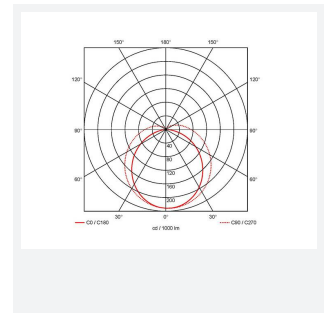

# Topline EVO

<b>Category</b>	Battens and Weatherproofs
<b>Application</b>	Ancillary, Commercial, Education, Healthcare, Industrial, Retail
<b>Specification</b>	Performance

**Code:** ATLEVO5/DD4/DM3

- High performance, multi-wattage LED CCT batten suitable for industrial and multi-purpose applications
- High efficiency up to 140 lm/W
- Excellent light uniformity through high transmittance polycarbonate diffuser
- Innovative spring clip gear tray release aids fast and easy installation
- Selectable CCT between 3000K, 4000K and 5700K
- Power selectable; offering high and low output option in each length
- Instant light output with unlimited switching
- Self-test, lithium emergency option

GENERAL INFORMATION	
Wattage	24W - 43W
Lumens Delivered	3300lm - 6000lm (4000K)
Lm/W	140lm/W
Beam Angle	105/140
CRI	80
CCT	3000/4000/5700K
Input	220-240V
Operating Temp	5°C - 40°C
SDCM	6
UGR	25

TECHNICAL INFORMATION	
Light Source	LED
Colour / Finish	White
IP Rating	IP20
Class Protection	1
Internal / External	Internal
Surface / Recessed / Suspended	Ceiling, Suspended
Lumen Depreciation	L80 54,000h
Warranty (Years)	5
CE Mark	Yes
Height	70 mm