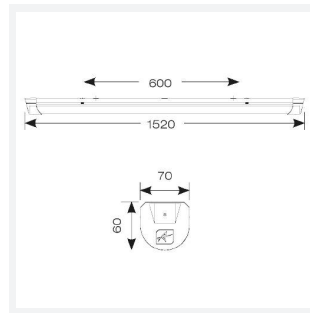

# Topline EVO

<b>Category</b>	Battens and Weatherproofs
<b>Application</b>	Ancillary, Commercial, Education, Healthcare, Industrial, Retail
<b>Specification</b>	Performance

**Code:** ATLEVO5/DD4/DM3

- High performance, multi-wattage LED CCT batten suitable for industrial and multi-purpose applications
- High efficiency up to 140 lm/W
- Excellent light uniformity through high transmittance polycarbonate diffuser
- Innovative spring clip gear tray release aids fast and easy installation
- Selectable CCT between 3000K, 4000K and 5700K
- Power selectable; offering high and low output option in each length
- Instant light output with unlimited switching
- Self-test, lithium emergency option

GENERAL INFORMATION	
Wattage	24W - 43W
Lumens Delivered	3300lm - 6000lm (4000K)
Lm/W	140lm/W
Beam Angle	105/140
CRI	80
CCT	3000/4000/5700K
Input	220-240V
Operating Temp	5°C - 40°C
SDCM	6
UGR	25

TECHNICAL INFORMATION	
Light Source	LED
Colour / Finish	White
IP Rating	IP20
Class Protection	1
Internal / External	Internal
Surface / Recessed / Suspended	Ceiling, Suspended
Lumen Depreciation	L80 54,000h
Warranty (Years)	5
CE Mark	Yes
Height	70 mm