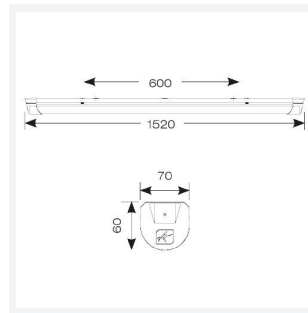

# Topline EVO

Topline EVO CCT Multi Wattage 1500mm 1-10V  
Code: ATLEVO5/DD4/DM3

Category	Battens and Weatherproofs
Application	Ancillary, Commercial, Education, Healthcare, Industrial, Retail
Specification	Performance

## PRODUCT FEATURES

- High performance, multi-wattage LED CCT batten suitable for industrial and multi-purpose applications
- High efficiency up to 140 lm/W
- Excellent light uniformity through high transmittance polycarbonate diffuser
- Innovative spring clip gear tray release aids fast and easy installation
- Selectable CCT between 3000K, 4000K and 5700K
- Power selectable; offering high and low output option in each length
- Instant light output with unlimited switching
- Self-test, lithium emergency option

GENERAL INFORMATION	
Wattage	24W - 43W
Lumens Delivered	3300lm - 6000lm (4000K)
Lm/W	140lm/W
Beam Angle	105/140
CRI	80
CCT	3000/4000/5700K
Input	220/240V
Operating Temp	5°C - 40°C
SDCM	6
UGR	25

TECHNICAL INFORMATION	
Light Source	LED
Colour / Finish	White
IP Rating	IP20
Class Protection	1
Internal / External	Internal
Surface / Recessed / Suspended	Ceiling, Suspended
Lumen Depreciation	L80 54,000h
Warranty (Years)	5
CE Mark	Yes
Height	70 mm