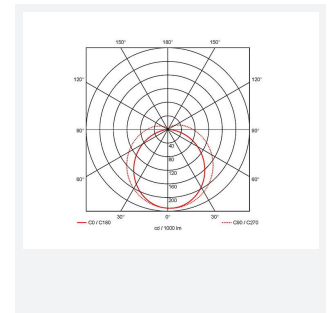

# Topline EVO

Topline EVO CCT Multi Wattage 1500mm 1-10V  
Code: ATLEVO5/DD4/DM3

Category	Battens and Weatherproofs
Application	Ancillary, Commercial, Education, Healthcare, Industrial, Retail
Specification	Performance

## PRODUCT FEATURES

- High performance, multi-wattage LED CCT batten suitable for industrial and multi-purpose applications
- High efficiency up to 140 lm/W
- Excellent light uniformity through high transmittance polycarbonate diffuser
- Innovative spring clip gear tray release aids fast and easy installation
- Selectable CCT between 3000K, 4000K and 5700K
- Power selectable; offering high and low output option in each length
- Instant light output with unlimited switching
- Self-test, lithium emergency option

GENERAL INFORMATION	
Wattage	24W - 43W
Lumens Delivered	3300lm - 6000lm (4000K)
Lm/W	140lm/W
Beam Angle	105/140
CRI	80
CCT	3000/4000/5700K
Input	220/240V
Operating Temp	5°C - 40°C
SDCM	6
UGR	25

TECHNICAL INFORMATION	
Light Source	LED
Colour / Finish	White
IP Rating	IP20
Class Protection	1
Internal / External	Internal
Surface / Recessed / Suspended	Ceiling, Suspended
Lumen Depreciation	L80 54,000h
Warranty (Years)	5
CE Mark	Yes
Height	70 mm