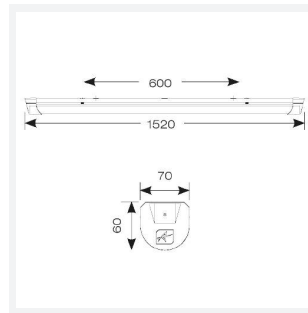

PRODUCT FEATURES

- High performance, multi-wattage LED CCT batten suitable for industrial and multi-purpose applications
- High efficiency up to 140 lm/W
- Excellent light uniformity through high transmittance polycarbonate diffuser
- Innovative spring clip gear tray release aids fast and easy installation
- Selectable CCT between 3000K, 4000K and 5700K
- Power selectable; offering high and low output option in each length
- Instant light output with unlimited switching
- Self-test, lithium emergency option

GENERAL INFORMATION	
Wattage	24W - 43W
Lumens Delivered	3300lm - 6000lm (4000K)
Lm/W	140lm/W
Beam Angle	105/140
CRI	80
CCT	3000/4000/5700K
Input	220-240V
Operating Temp	-10°C - 40°C
SDCM	6
UGR	25
Product Weight without Packaging	1.724 kg

TECHNICAL INFORMATION	
Light Source	LED
Colour / Finish	White
IP Rating	IP20
Class Protection	1
Internal / External	Internal
Surface / Recessed / Suspended	Ceiling, Suspended
Lumen Depreciation	L80 54,000h
Warranty (Years)	5
CE Mark	Yes
Height	70 mm