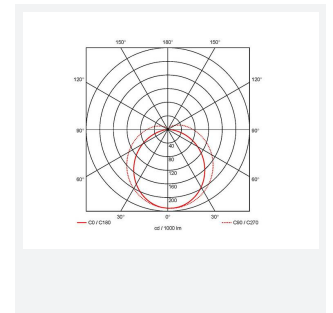

PRODUCT FEATURES

- High performance, multi-wattage LED CCT batten suitable for industrial and multi-purpose applications
- High efficiency up to 140 lm/W
- Excellent light uniformity through high transmittance polycarbonate diffuser
- Innovative spring clip gear tray release aids fast and easy installation
- Selectable CCT between 3000K, 4000K and 5700K
- Power selectable; offering high and low output option in each length
- Instant light output with unlimited switching
- Self-test, lithium emergency option

GENERAL INFORMATION	
Wattage	24W - 43W
Lumens Delivered	3300lm - 6000lm (4000K)
Lm/W	140lm/W
Beam Angle	105/140
CRI	80
CCT	3000/4000/5700K
Input	220-240V
Operating Temp	-10°C - 40°C
SDCM	6
UGR	25
Product Weight without Packaging	1.724 kg

TECHNICAL INFORMATION	
Light Source	LED
Colour / Finish	White
IP Rating	IP20
Class Protection	1
Internal / External	Internal
Surface / Recessed / Suspended	Ceiling, Suspended
Lumen Depreciation	L80 54,000h
Warranty (Years)	5
CE Mark	Yes
Height	70 mm