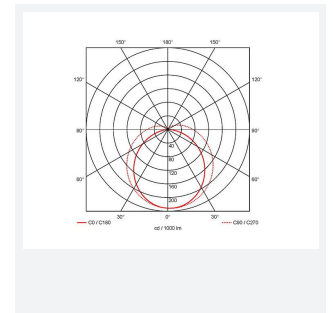

PRODUCT FEATURES

- High performance, multi-wattage LED CCT batten suitable for industrial and multi-purpose applications
- High efficiency up to 140 lm/W
- Excellent light uniformity through high transmittance polycarbonate diffuser
- Innovative spring clip gear tray release aids fast and easy installation
- Selectable CCT between 3000K, 4000K and 5700K
- Power selectable; offering high and low output option in each length
- Instant light output with unlimited switching
- Self-test, lithium emergency option

GENERAL INFORMATION	
Wattage	24W - 43W
Lumens Delivered	3300lm - 6000lm (4000K)
Lm/W	140lm/W
Beam Angle	105/140
CRI	80
CCT	3000/4000/5700K
Input	220/240V
Operating Temp	-10°C - 40°C
SDCM	6
UGR	25
Product Weight without Packaging	1.724 kg

TECHNICAL INFORMATION	
Light Source	LED
Colour / Finish	White
IP Rating	IP20
Class Protection	1
Internal / External	Internal
Surface / Recessed / Suspended	Ceiling, Suspended
Lumen Depreciation	L80 54,000h
Warranty (Years)	5
CE Mark	Yes
Height	70 mm