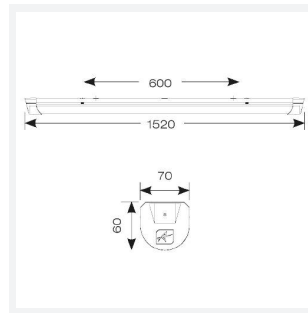

PRODUCT FEATURES

- High performance, multi-wattage LED CCT batten suitable for industrial and multi-purpose applications
- High efficiency up to 140 lm/W
- Excellent light uniformity through high transmittance polycarbonate diffuser
- Innovative spring clip gear tray release aids fast and easy installation
- Selectable CCT between 3000K, 4000K and 5700K
- Power selectable; offering high and low output option in each length
- Instant light output with unlimited switching
- Self-test, lithium emergency option

GENERAL INFORMATION	
Wattage	24W - 43W
Lumens Delivered	3300lm - 6000lm (4000K)
Lm/W	140lm/W
Beam Angle	105/140
CRI	80
CCT	3000/4000/5700K
Input	220/240V
Operating Temp	-10°C - 40°C
SDCM	6
UGR	25
Product Weight without Packaging	1.724 kg

TECHNICAL INFORMATION	
Light Source	LED
Colour / Finish	White
IP Rating	IP20
Class Protection	1
Internal / External	Internal
Surface / Recessed / Suspended	Ceiling, Suspended
Lumen Depreciation	L80 54,000h
Warranty (Years)	5
CE Mark	Yes
Height	70 mm