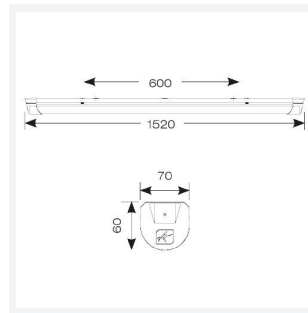

PRODUCT FEATURES

- High performance, multi-wattage LED CCT batten suitable for industrial and multi-purpose applications
- High efficiency up to 140 lm/W
- Excellent light uniformity through high transmittance polycarbonate diffuser
- Innovative spring clip gear tray release aids fast and easy installation
- Selectable CCT between 3000K, 4000K and 5700K
- Power selectable; offering high and low output option in each length
- Instant light output with unlimited switching
- Self-test, lithium emergency option

GENERAL INFORMATION	
Wattage	24W - 43W
Lumens Delivered	3300lm - 6000lm (4000K)
Lm/W	140lm/W
Beam Angle	105/140
CRI	80
CCT	3000/4000/5700K
Input	220-240V
Operating Temp	5°C - 40°C
SDCM	6
UGR	25
Product Weight without Packaging	1.724 kg

TECHNICAL INFORMATION	
Light Source	LED
Colour / Finish	White
IP Rating	IP20
Class Protection	1
Internal / External	Internal
Surface / Recessed / Suspended	Ceiling, Suspended
Lumen Depreciation	L80 54,000h
Warranty (Years)	5
CE Mark	Yes
Height	70 mm