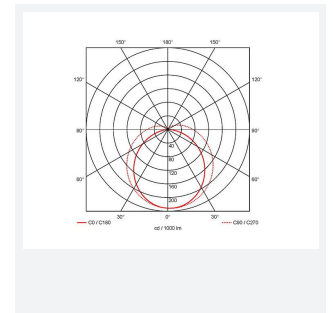

PRODUCT FEATURES

- High performance, multi-wattage LED CCT batten suitable for industrial and multi-purpose applications
- High efficiency up to 140 lm/W
- Excellent light uniformity through high transmittance polycarbonate diffuser
- Innovative spring clip gear tray release aids fast and easy installation
- Selectable CCT between 3000K, 4000K and 5700K
- Power selectable; offering high and low output option in each length
- Instant light output with unlimited switching
- Self-test, lithium emergency option

GENERAL INFORMATION	
Wattage	24W - 43W
Lumens Delivered	3300lm - 6000lm (4000K)
Lm/W	140lm/W
Beam Angle	105/140
CRI	80
CCT	3000/4000/5700K
Input	220/240V
Operating Temp	5°C - 40°C
SDCM	6
UGR	25
Product Weight without Packaging	1.724 kg

TECHNICAL INFORMATION	
Light Source	LED
Colour / Finish	White
IP Rating	IP20
Class Protection	1
Internal / External	Internal
Surface / Recessed / Suspended	Ceiling, Suspended
Lumen Depreciation	L80 54,000h
Warranty (Years)	5
CE Mark	Yes
Height	70 mm