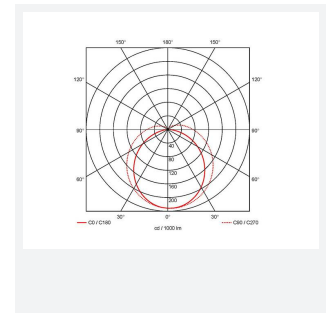

## PRODUCT FEATURES

- High performance, multi-wattage LED CCT batten suitable for industrial and multi-purpose applications
- High efficiency up to 140 lm/W
- Excellent light uniformity through high transmittance polycarbonate diffuser
- Innovative spring clip gear tray release aids fast and easy installation
- Selectable CCT between 3000K, 4000K and 5700K
- Power selectable; offering high and low output option in each length
- Instant light output with unlimited switching
- Self-test, lithium emergency option

GENERAL INFORMATION	
Wattage	24W - 43W
Lumens Delivered	3300lm - 6000lm (4000K)
Lm/W	140lm/W
Beam Angle	105/140
CRI	80
CCT	3000/4000/5700K
Input	220-240V
Operating Temp	5°C - 40°C
SDCM	6
UGR	25
Product Weight without Packaging	1.724 kg

TECHNICAL INFORMATION	
Light Source	LED
Colour / Finish	White
IP Rating	IP20
Class Protection	1
Internal / External	Internal
Surface / Recessed / Suspended	Ceiling, Suspended
Lumen Depreciation	L80 54,000h
Warranty (Years)	5
CE Mark	Yes
Height	70 mm