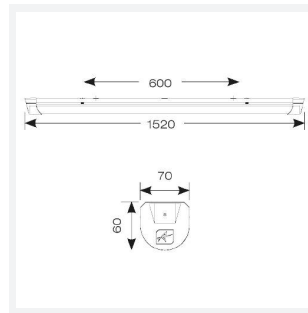

# Topline EVO

<b>Category</b>	Battens and Weatherproofs
<b>Application</b>	Ancillary, Commercial, Education, Healthcare, Industrial, Retail
<b>Specification</b>	Performance

**Code:** ATLEVO5/DD3/DM3

- High performance, multi-wattage LED CCT batten suitable for industrial and multi-purpose applications
- High efficiency up to 140 lm/W
- Excellent light uniformity through high transmittance polycarbonate diffuser
- Innovative spring clip gear tray release aids fast and easy installation
- Selectable CCT between 3000K, 4000K and 5700K
- Power selectable; offering high and low output option in each length
- Instant light output with unlimited switching
- Self-test, lithium emergency option

GENERAL INFORMATION	
Wattage	24W - 43W
Lumens Delivered	3300lm - 6000lm (4000K)
Lm/W	140lm/W
Beam Angle	105/140
CRI	80
CCT	3000/4000/5700K
Input	220-240V
Operating Temp	5°C - 40°C
SDCM	6
UGR	25
Product Weight without Packaging	1.724 kg

TECHNICAL INFORMATION	
Light Source	LED
Colour / Finish	White
IP Rating	IP20
Class Protection	1
Internal / External	Internal
Surface / Recessed / Suspended	Ceiling, Suspended
Lumen Depreciation	L80 54,000h
Warranty (Years)	5
CE Mark	Yes
Height	70 mm