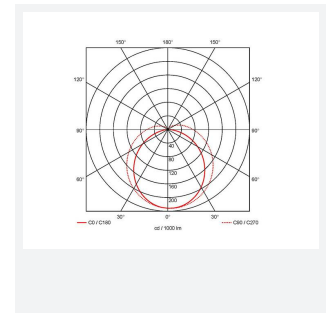

PRODUCT FEATURES

- High performance, multi-wattage LED CCT batten suitable for industrial and multi-purpose applications
- High efficiency up to 140 lm/W
- Excellent light uniformity through high transmittance polycarbonate diffuser
- Innovative spring clip gear tray release aids fast and easy installation
- Selectable CCT between 3000K, 4000K and 5700K
- Power selectable; offering high and low output option in each length
- Instant light output with unlimited switching
- Self-test, lithium emergency option

GENERAL INFORMATION	
Wattage	24W - 43W
Lumens Delivered	3300lm - 6000lm (4000K)
Lm/W	140lm/W
Beam Angle	105/140
CRI	80
CCT	3000/4000/5700K
Input	220/240V
Operating Temp	5°C - 40°C
SDCM	6
UGR	25
Product Weight without Packaging	1.724 kg

TECHNICAL INFORMATION	
Light Source	LED
Colour / Finish	White
IP Rating	IP20
Class Protection	1
Internal / External	Internal
Surface / Recessed / Suspended	Ceiling, Suspended
Lumen Depreciation	L80 54,000h
Warranty (Years)	5
CE Mark	Yes
Height	70 mm