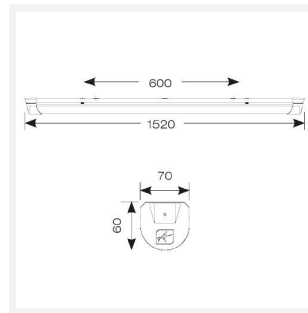

PRODUCT FEATURES

- High performance, multi-wattage LED CCT batten suitable for industrial and multi-purpose applications
- High efficiency up to 140 lm/W
- Excellent light uniformity through high transmittance polycarbonate diffuser
- Innovative spring clip gear tray release aids fast and easy installation
- Selectable CCT between 3000K, 4000K and 5700K
- Power selectable; offering high and low output option in each length
- Instant light output with unlimited switching
- Self-test, lithium emergency option

GENERAL INFORMATION	
Wattage	24W - 43W
Lumens Delivered	3300lm - 6000lm (4000K)
Lm/W	140lm/W
Beam Angle	105/140
CRI	80
CCT	3000/4000/5700K
Input	220/240V
Operating Temp	5°C - 40°C
SDCM	6
UGR	25
Product Weight without Packaging	1.724 kg

TECHNICAL INFORMATION	
Light Source	LED
Colour / Finish	White
IP Rating	IP20
Class Protection	1
Internal / External	Internal
Surface / Recessed / Suspended	Ceiling, Suspended
Lumen Depreciation	L80 54,000h
Warranty (Years)	5
CE Mark	Yes
Height	70 mm