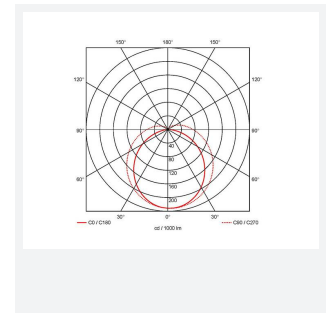

# Topline EVO

<b>Category</b>	Battens and Weatherproofs
<b>Application</b>	Ancillary, Commercial, Education, Healthcare, Industrial, Retail
<b>Specification</b>	Performance

**Code:** ATLEVO5/DD3/DM3

- High performance, multi-wattage LED CCT batten suitable for industrial and multi-purpose applications
- High efficiency up to 140 lm/W
- Excellent light uniformity through high transmittance polycarbonate diffuser
- Innovative spring clip gear tray release aids fast and easy installation
- Selectable CCT between 3000K, 4000K and 5700K
- Power selectable; offering high and low output option in each length
- Instant light output with unlimited switching
- Self-test, lithium emergency option

GENERAL INFORMATION	
Wattage	24W - 43W
Lumens Delivered	3300lm - 6000lm (4000K)
Lm/W	140lm/W
Beam Angle	105/140
CRI	80
CCT	3000/4000/5700K
Input	220-240V
Operating Temp	5°C - 40°C
SDCM	6
UGR	25
Product Weight without Packaging	1.724 kg

TECHNICAL INFORMATION	
Light Source	LED
Colour / Finish	White
IP Rating	IP20
Class Protection	1
Internal / External	Internal
Surface / Recessed / Suspended	Ceiling, Suspended
Lumen Depreciation	L80 54,000h
Warranty (Years)	5
CE Mark	Yes
Height	70 mm