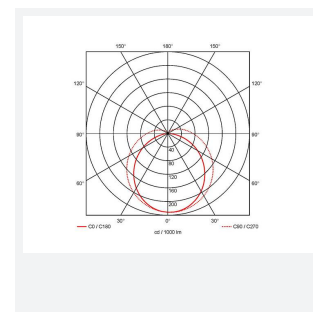

Topline EVO

Topline EVO CCT Multi Wattage 1500mm Switch
Code: ATLEVO5/DD1

Category	Battens and Weatherproofs
Application	Ancillary, Commercial, Education, Healthcare, Industrial, Retail
Specification	Performance

PRODUCT FEATURES

- High performance, multi-wattage LED CCT batten suitable for industrial and multi-purpose applications
- High efficiency up to 140 lm/W
- Excellent light uniformity through high transmittance polycarbonate diffuser
- Innovative spring clip gear tray release aids fast and easy installation
- Selectable CCT between 3000K, 4000K and 5700K
- Power selectable; offering high and low output option in each length
- Instant light output with unlimited switching
- Self-test, lithium emergency option

GENERAL INFORMATION	
Wattage	24W - 43W
Lumens Delivered	3300lm - 6000lm (4000K)
Lm/W	140lm/W
Beam Angle	105/140
CRI	80
CCT	3000/4000/5700K
Input	220/240V
Operating Temp	-10°C - 40°C
SDCM	6
UGR	25
Product Weight without Packaging	1.724 kg

TECHNICAL INFORMATION	
Light Source	LED
Colour / Finish	White
IP Rating	IP20
Class Protection	1
Internal / External	Internal
Surface / Recessed / Suspended	Ceiling, Suspended
Lumen Depreciation	L80 54,000h
Warranty (Years)	5
CE Mark	Yes
Height	70 mm