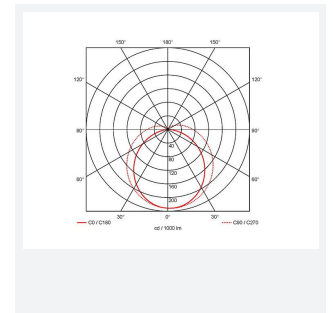

Topline EVO

Topline EVO CCT Multi Wattage 1500mm Switch
Code: ATLEVO5/DD1

Category	Battens and Weatherproofs
Application	Ancillary, Commercial, Education, Healthcare, Industrial, Retail
Specification	Performance

PRODUCT FEATURES

- High performance, multi-wattage LED CCT batten suitable for industrial and multi-purpose applications
- High efficiency up to 140 lm/W
- Excellent light uniformity through high transmittance polycarbonate diffuser
- Innovative spring clip gear tray release aids fast and easy installation
- Selectable CCT between 3000K, 4000K and 5700K
- Power selectable; offering high and low output option in each length
- Instant light output with unlimited switching
- Self-test, lithium emergency option

GENERAL INFORMATION	
Wattage	24W - 43W
Lumens Delivered	3300lm - 6000lm (4000K)
Lm/W	140lm/W
Beam Angle	105/140
CRI	80
CCT	3000/4000/5700K
Input	220-240V
Operating Temp	-10°C - 40°C
SDCM	6
UGR	25
Product Weight without Packaging	1.724 kg

TECHNICAL INFORMATION	
Light Source	LED
Colour / Finish	White
IP Rating	IP20
Class Protection	1
Internal / External	Internal
Surface / Recessed / Suspended	Ceiling, Suspended
Lumen Depreciation	L80 54,000h
Warranty (Years)	5
CE Mark	Yes
Height	70 mm