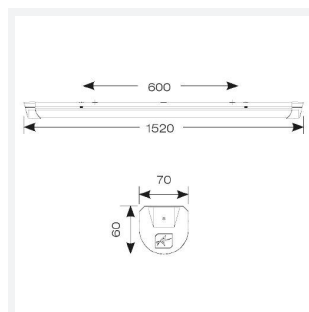

PRODUCT FEATURES

- High performance, multi-wattage LED CCT batten suitable for industrial and multi-purpose applications
- High efficiency up to 140 lm/W
- Excellent light uniformity through high transmittance polycarbonate diffuser
- Innovative spring clip gear tray release aids fast and easy installation
- Selectable CCT between 3000K, 4000K and 5700K
- Power selectable; offering high and low output option in each length
- Instant light output with unlimited switching
- Self-test, lithium emergency option

GENERAL INFORMATION	
Wattage	24W - 43W
Lumens Delivered	3300lm - 6000lm (4000K)
Lm/W	140lm/W
Beam Angle	105/140
CRI	80
CCT	3000/4000/5700K
Input	220/240V
Operating Temp	-10°C - 40°C
SDCM	6
UGR	25
Product Weight without Packaging	1.724 kg

TECHNICAL INFORMATION	
Light Source	LED
Colour / Finish	White
IP Rating	IP20
Class Protection	1
Internal / External	Internal
Surface / Recessed / Suspended	Ceiling, Suspended
Lumen Depreciation	L80 54,000h
Warranty (Years)	5
CE Mark	Yes
Height	70 mm