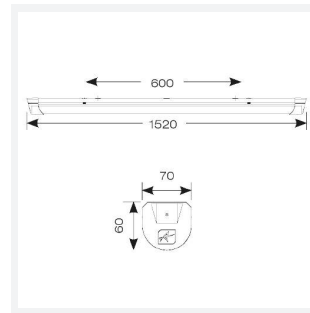

Topline EVO

Topline EVO CCT Multi Wattage 1500mm Switch
Code: ATLEVO5/DD1/SM3

Category	Battens and Weatherproofs
Application	Ancillary, Commercial, Education, Healthcare, Industrial, Retail
Specification	Performance

GENERAL INFORMATION	
Wattage	24W - 43W
Lumens Delivered	3300lm - 6000lm (4000K)
Lm/W	140lm/W
Beam Angle	105/140
CRI	80
CCT	3000/4000/5700K
Input	220/240V
Operating Temp	5°C - 40°C
SDCM	6
UGR	25
Product Weight without Packaging	1.824 kg

TECHNICAL INFORMATION	
Light Source	LED
Colour / Finish	White
IP Rating	IP20
Class Protection	1
Internal / External	Internal
Surface / Recessed / Suspended	Ceiling, Suspended
Lumen Depreciation	L80 54,000h
Warranty (Years)	5
CE Mark	Yes
Height	70 mm