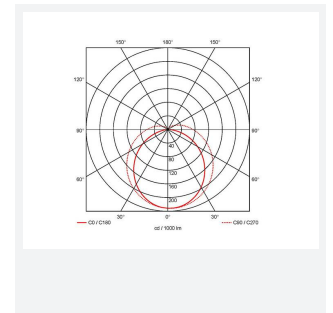

Topline EVO

Topline EVO CCT Multi Wattage 1500mm Switch
Code: ATLEVO5/DD1/SM3

Category	Battens and Weatherproofs
Application	Ancillary, Commercial, Education, Healthcare, Industrial, Retail
Specification	Performance

PRODUCT FEATURES

- High performance, multi-wattage LED CCT batten suitable for industrial and multi-purpose applications
- High efficiency up to 140 lm/W
- Excellent light uniformity through high transmittance polycarbonate diffuser
- Innovative spring clip gear tray release aids fast and easy installation
- Selectable CCT between 3000K, 4000K and 5700K
- Power selectable; offering high and low output option in each length
- Instant light output with unlimited switching
- Self-test, lithium emergency option

GENERAL INFORMATION	
Wattage	24W - 43W
Lumens Delivered	3300lm - 6000lm (4000K)
Lm/W	140lm/W
Beam Angle	105/140
CRI	80
CCT	3000/4000/5700K
Input	220/240V
Operating Temp	5°C - 40°C
SDCM	6
UGR	25
Product Weight without Packaging	1.824 kg

TECHNICAL INFORMATION	
Light Source	LED
Colour / Finish	White
IP Rating	IP20
Class Protection	1
Internal / External	Internal
Surface / Recessed / Suspended	Ceiling, Suspended
Lumen Depreciation	L80 54,000h
Warranty (Years)	5
CE Mark	Yes
Height	70 mm