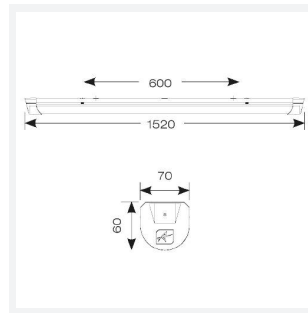

Topline EVO

Topline EVO CCT Multi Wattage 1500mm Switch
Code: ATLEVO5/DD1/SM3

Category	Battens and Weatherproofs
Application	Ancillary, Commercial, Education, Healthcare, Industrial, Retail
Specification	Performance

GENERAL INFORMATION	
Wattage	24W - 43W
Lumens Delivered	3300lm - 6000lm (4000K)
Lm/W	140lm/W
Beam Angle	105/140
CRI	80
CCT	3000/4000/5700K
Input	220-240V
Operating Temp	5°C - 40°C
SDCM	6
UGR	25
Product Weight without Packaging	1.824 kg

TECHNICAL INFORMATION	
Light Source	LED
Colour / Finish	White
IP Rating	IP20
Class Protection	1
Internal / External	Internal
Surface / Recessed / Suspended	Ceiling, Suspended
Lumen Depreciation	L80 54,000h
Warranty (Years)	5
CE Mark	Yes
Height	70 mm