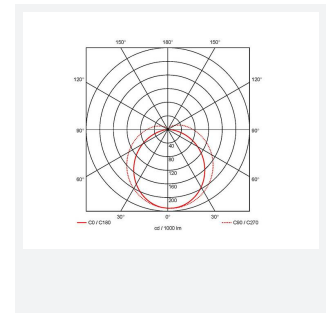

Topline EVO

Topline EVO CCT Multi Wattage 1500mm Switch
Code: ATLEVO5/DD1/SM3

Category	Battens and Weatherproofs
Application	Ancillary, Commercial, Education, Healthcare, Industrial, Retail
Specification	Performance

PRODUCT FEATURES

- High performance, multi-wattage LED CCT batten suitable for industrial and multi-purpose applications
- High efficiency up to 140 lm/W
- Excellent light uniformity through high transmittance polycarbonate diffuser
- Innovative spring clip gear tray release aids fast and easy installation
- Selectable CCT between 3000K, 4000K and 5700K
- Power selectable; offering high and low output option in each length
- Instant light output with unlimited switching
- Self-test, lithium emergency option

GENERAL INFORMATION	
Wattage	24W - 43W
Lumens Delivered	3300lm - 6000lm (4000K)
Lm/W	140lm/W
Beam Angle	105/140
CRI	80
CCT	3000/4000/5700K
Input	220-240V
Operating Temp	5°C - 40°C
SDCM	6
UGR	25
Product Weight without Packaging	1.824 kg

TECHNICAL INFORMATION	
Light Source	LED
Colour / Finish	White
IP Rating	IP20
Class Protection	1
Internal / External	Internal
Surface / Recessed / Suspended	Ceiling, Suspended
Lumen Depreciation	L80 54,000h
Warranty (Years)	5
CE Mark	Yes
Height	70 mm